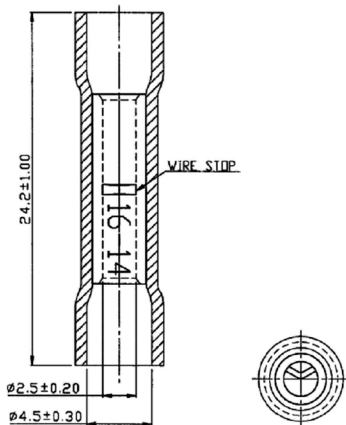

Butt Connector, Blue

Diagram

Dimensions : Millimetres

Note:

Max. Electric Current	A.W.G.	16	14
	AMP.	10	15

Max. Electrical Rating	: 75°C 300Volts
Insulation Material	: Vinyl
Insulation Colour	: Blue
Connector Material	: Brass Plate
Wire Range	: 16-14 AWG (1.5-2.5mm ²)
Terminal Surface Treatment	: Tin Plated

Part Number Table

Description	Part Number
Blue Vinyl Insulation 16-14 AWG Butt Connectors	28-6052

Important Notice : This data sheet and its contents (the "Information") belong to the members of the Premier Farnell group of companies (the "Group") or are licensed to it. No licence is granted for the use of it other than for information purposes in connection with the products to which it relates. No licence of any intellectual property rights is granted. The Information is subject to change without notice and replaces all data sheets previously supplied. The Information supplied is believed to be accurate but the Group assumes no responsibility for its accuracy or completeness, any error in or omission from it or for any use made of it. Users of this data sheet should check for themselves the Information and the suitability of the products for their purpose and not make any assumptions based on information included or omitted. Liability for loss or damage resulting from any reliance on the Information or use of it (including liability resulting from negligence or where the Group was aware of the possibility of such loss or damage arising) is excluded. This will not operate to limit or restrict the Group's liability for death or personal injury resulting from its negligence. MCM is the registered trademark of the Group. © Premier Farnell Limited 2016.