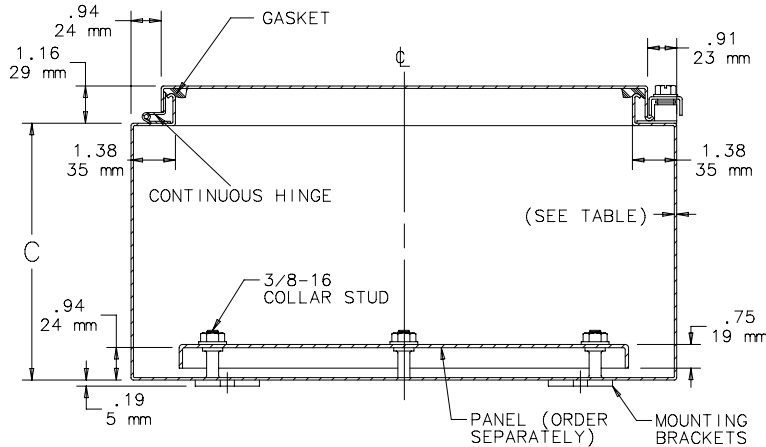

SECTION Y-Y

SECTION X-X

NOTE:

1. Removable data pocket included (see table for size). Large data pocket 12.00 x 12.00 (305mm x 305mm); small data pocket 6.00 x 6.00 (152mm x 152mm).
2. Maximum spacing between door clamps is 15.00 (382mm)

Popular Cooling Products

Enclosure Depth (C Dimension)	Thermoelectric Controller
6 in. (152 mm)	TE090624011
8 in. (203 mm)	TE162024011
10 in. (254 mm)	TE162024011
12 in. (305 mm)	TE162024011
16 in. (406 mm)	TE162024011

*Important: Visit tools.hoffmanonline.com/attachments to access our **Cooling Selection Tool** to determine the appropriate cooling solution for your application.

Popular Accessories

Enclosure Width (B Dimension)	Lights	Hole Seals	Window Kits
12 in. (305 mm)	LEDPUCK	AS050SS	APWK53NFSS
16 in. (406 mm)	LEDA2M35	AS050SS	APWK53NFSS
20 in. (508 mm)	LED24V15	AS050SS	APWK53NFSS
24 in. (610 mm)	LED24V15	AS050SS	APWK53NFSS
30 in. (762 mm)	LED24V15	AS050SS	APWK53NFSS
36 in. (914 mm)	LED24V15	AS050SS	APWK53NFSS