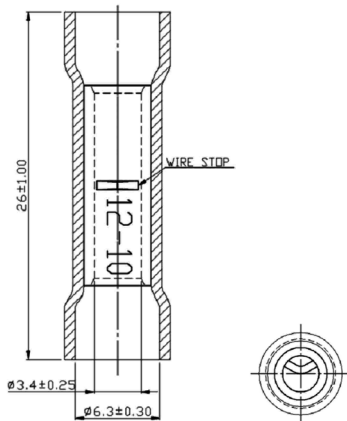

Butt Connector, Yellow

Diagram

Dimensions : Millimetres

Note:

Max. Electric Current	A.W.G.	12	10
	AMP.	20	24

Max. Electrical Rating	: 75°C 300Volts
Insulation Material	: Vinyl
Insulation Colour	: Yellow
Connector Material	: Brass Plate
Wire Range	: 12-10 AWG (4-6mm ²)
Terminal Surface Treatment	: Tin Plated

Part Number Table

Description	Part Number
Yellow Vinyl Insulation 12-10 AWG Butt Connectors	28-6053

Important Notice : This data sheet and its contents (the "Information") belong to the members of the Premier Farnell group of companies (the "Group") or are licensed to it. No licence is granted for the use of it other than for information purposes in connection with the products to which it relates. No licence of any intellectual property rights is granted. The Information is subject to change without notice and replaces all data sheets previously supplied. The Information supplied is believed to be accurate but the Group assumes no responsibility for its accuracy or completeness, any error in or omission from it or for any use made of it. Users of this data sheet should check for themselves the Information and the suitability of the products for their purpose and not make any assumptions based on information included or omitted. Liability for loss or damage resulting from any reliance on the Information or use of it (including liability resulting from negligence or where the Group was aware of the possibility of such loss or damage arising) is excluded. This will not operate to limit or restrict the Group's liability for death or personal injury resulting from its negligence. MCM is the registered trademark of the Group. © Premier Farnell Limited 2016.