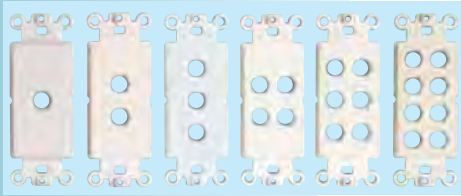

MCM CUSTOM AUDIO

Adaptiplate™ Decora Inserts

Multiple configurations allow you to select from one to eight connectors in a single gang plate size. Use alone or combine with others to provide exactly the plate configuration needed. Available in white or ivory these inserts are compatible with standard decora wall plate covers. Accepts all Adaptiplate™ A/V hex connectors.

Order #	Openings	Color
50-10000	One	White
50-10001	One	Ivory
50-10005	Two	White
50-10006	Two	Ivory
50-10010	Three	White
50-10011	Three	Ivory
50-10015	Four	White
50-10016	Four	Ivory
50-10020	Six	White
50-10021	Six	Ivory
50-10025	Eight	White
50-10026	Eight	Ivory

Your Choice
$1 69