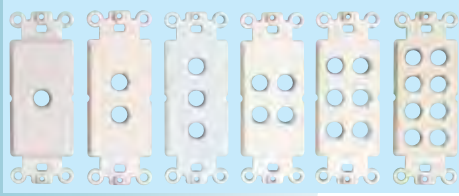

MCM CUSTOM AUDIO

Adaptiplate™ Decora Inserts

Multiple configurations allow you to select from one to eight connectors in a single gang plate size. Use alone or combine with others to provide exactly the plate configuration needed. Available in white or ivory these inserts are compatible with standard decora wall plate covers. Accepts all Adaptiplate™ A/V hex connectors.

Order #	Openings	Color
50-10000	One	White
50-10001	One	Ivory
50-10005	Two	White
50-10006	Two	Ivory
50-10010	Three	White
50-10011	Three	Ivory
50-10015	Four	White
50-10016	Four	Ivory
50-10020	Six	White
50-10021	Six	Ivory
50-10025	Eight	White
50-10026	Eight	Ivory

Your Choice
$1 69