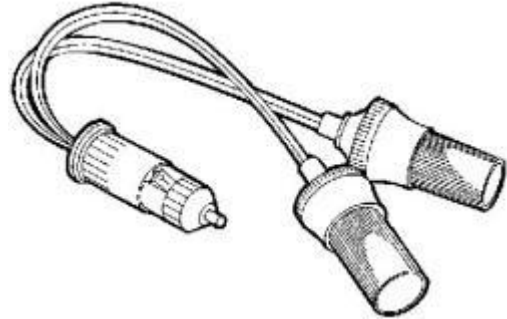

Your connection to electronic
products and components
888.235.4692
Mon-Fri 8-8, Sat 9-3et

Cigarette Lighter Y

MCM Part #: 23-165 | Distributed By MCM Part #: 10ZA059

- Fused lighter plug with 5A fuse to two lighter jacks
- Allows use of two 12VDC devices simultaneously
- 6" length