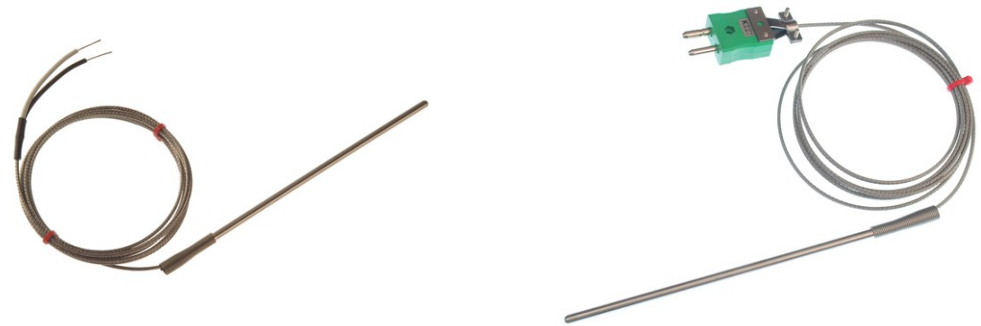

## IEC Heavy Duty Thermocouple with Stainless steel probe 4.5mm x 150mm type J or K

- Type J or K thermocouple
- Stainless steel probe 4.5mm x 150mm
- 2 metres stainless steel over braided cable 7/0.2mm
- Option of bare tails or standard plug termination with cable clamps
- Temperature rating -60°C to +350°C
- Grounded measuring junction

### Specifications:

Sensor type:	Type J or K thermocouple to IEC 584
Construction:	Stainless steel probe 4.5mm diameter x 150mm long, junction grounded to sheath at tip
Lead type:	2 metres glassfibre extension cable with stainless steel overbraid, 7/0.2mm conductors
Lead termination:	Bare wire tails or standard plug (with cable clamps)
Temperature range:	-60°C to +350°C
Accuracy:	Tolerance Class 2

Type	Termination	order code
K	Bare Tails	XF-1237-FAR
J	Standard plug with cable clamps	XF-1238-FAR
K	Standard plug with cable clamps	XF-1239-FAR