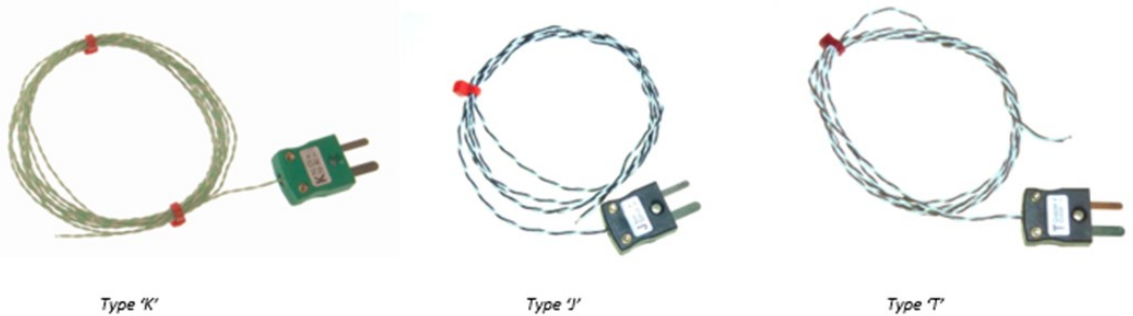

LABFACILITY

TEMPERATURE & PROCESS TECHNOLOGY

IEC PTFE Exposed Welded Tip Thermocouples with Miniature Thermocouple Plug

About Labfacility

Formed in 1971, Labfacility specialize in the field of Temperature and Process Measurement.

We are the largest UK manufacturer of both temperature sensors and thermocouple connectors.

Quality & Service

Quality and Service are key elements in the continued growth of Labfacility.

Technical support is always freely available from our experienced technical sales teams and the company has ISO9001 accreditation.

Contact Details

Email sales@labfacility.com

Website www.labfacility.com

- Thermocouple types K, J & T
- Fast response, welded exposed junction 1, 2, 5 or 10 metre lengths available
- Teflon® PTFE insulated twin-twisted lead
- 1/0.2mm conductors
- 'Re-Wireable' miniature flat pin plug
- Temperature range -75°C to +260°C
- Tolerance to IEC 584 Class 1
- Colour code to IEC 584-3
- Ideal for test & development applications

T/C Type	Conductors	Length	Termination	+Positive tail wire	-Negative tail wire code	order Code
'K'	1/0.2mm	2 m	Mini plug	Green	White	XF-1202-FAR
'K'	1/0.2mm	5 m	Mini plug	Green	White	XF-1215-FAR
'K'	1/0.2mm	10 m	Mini plug	Green	White	XF-1216-FAR
'J'	1/0.2mm	1 m	Mini plug	Black	White	XF-1203-FAR
'J'	1/0.2mm	2 m	Mini plug	Black	White	XF-1217-FAR
'J'	1/0.2mm	5 m	Mini plug	Black	White	XF-1218-FAR
'J'	1/0.2mm	10 m	Mini plug	Black	White	XF-1219-FAR
'T'	1/0.2mm	2 m	Mini plug	Brown	White	XF-1220-FAR
'T'	1/0.2mm	5 m	Mini plug	Brown	White	XF-1221-FAR