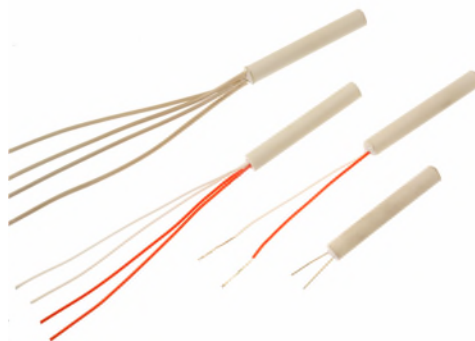

Platinum Resistance Pt100 Tubular Ceramic Insert Elements with tail wires

- Tubular ceramic encased Pt100 elements
- Thin film Pt100 element housed/potted in a ceramic sheath, 5mm dia. x 35mm long
- Class 'B' to IEC 751: 2008
- Single element, 2 or 4 wire configurations
- 450mm lead lengths, or 10mm bare wire version
- Sensor temperature rating: -50°C to +450°C bare nickel/glassfibre types

Ordering information:

Ceramic Dia	Ceramic Length	No. of Wires	Lead/Wire Type	Lead Length	order code
5mm	35mm	4 wire	1/0.4mm Nickel + Glass*	450mm	XF-1117-FAR
5mm	35mm	2 wire	1/0.4mm Nickel	10mm	XF-1116-FAR

*Glassfibre sleeving is removable from bare wire nickel leads

About Labfacility

Formed in 1971, Labfacility specialize in the field of Temperature and Process Measurement.

We are the largest UK manufacturer of both temperature sensors and thermocouple connectors.