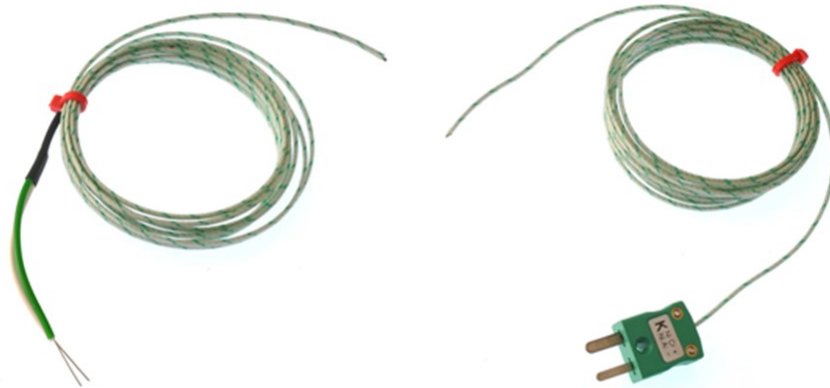

IEC Glassfibre Exposed Welded Tip Thermocouples, with & without Miniature Thermocouple Plug

About Labfacility

Formed in 1971, Labfacility specialize in the field of Temperature and Process Measurement.

We are the largest UK manufacturer of both temperature sensors and thermocouple connectors.

- Thermocouple types K
- Fast response, welded exposed junction
- Various lengths of glassfibre insulated flat pair cable
- Good temperature resistance (not suitable in fluids)
- 1/0.508mm conductors
- Bare wire or Re-Wireable miniature flat pin plug
- Temperature range -60°C to +350°C (short periods up to 400°C)
- Tolerance to IEC 584 Class 2
- Colour code to IEC 584-3
- Ideal for test & development applications

T/C Type	Conductors	Length	Termination	+Positive tail wire	-Negative tail wire	order code
'K'	1/0.508mm	2 m	Bare wire	Green	White	XF-1213-FAR
'K'	1/0.508mm	5 m	Bare wire	Green	White	XF-1214-FAR
'K'	1/0.508mm	10 m	Bare wire	Green	White	XF-1222-FAR
'K'	1/0.508mm	1 m	Mini plug	Green	White	XF-1223-FAR
'K'	1/0.508mm	5 m	Mini plug	Green	White	XF-1210-FAR
'K'	1/0.508mm	10 m	Mini plug	Green	White	XF-1224-FAR