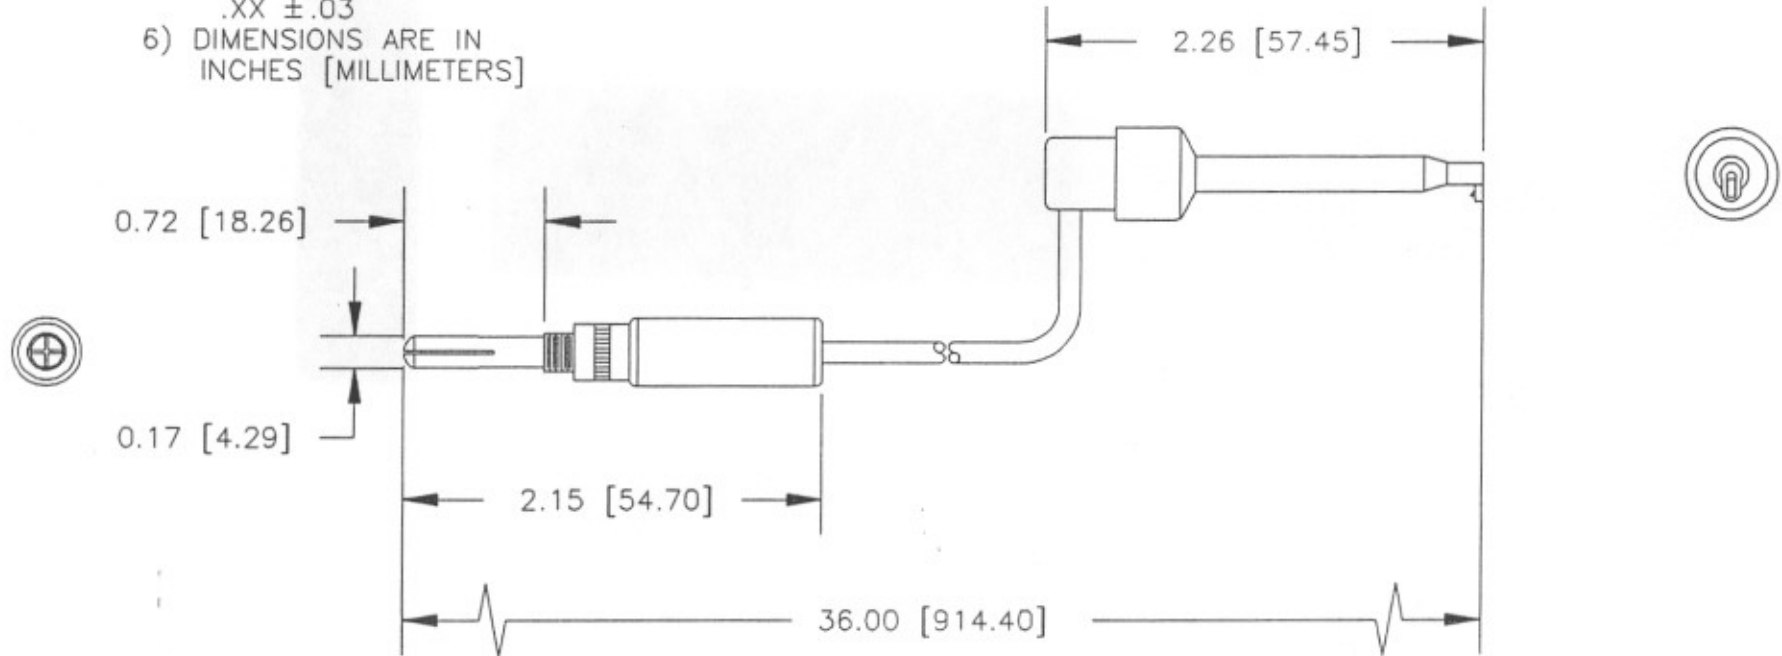

NOTES:

- 1) MATERIAL:
 BANANA PLUG:
 NICKEL PLATED BRASS
 BANANA PLUG BODY: PLASTIC
 IC CLIP BODY: PLASTIC
 IC CLIP CONTACTS: BRASS
- 2) HARDWARE: NONE
- 3) PACKAGING: POLY BAG
 WITH MCM HEADER
 ONE RED, ONE BLACK
 LEAD PER BAG
- 4) PART# IDENTIFICATION:
 21-555/HEADER
- 5) TOLERANCE:
 .XXX ±.010
 .XX ±.03
- 6) DIMENSIONS ARE IN
 INCHES [MILLIMETERS]

DATE:

REVISION

MCM PART# 21-555

DESCRIPTION: TEST LEADS, BANANA PLUGS TO
 IC CLIPS

DATE: 2/7/91

X-ON Electronics

Largest Supplier of Electrical and Electronic Components

Click to view similar products for [Tenma](#) manufacturer: