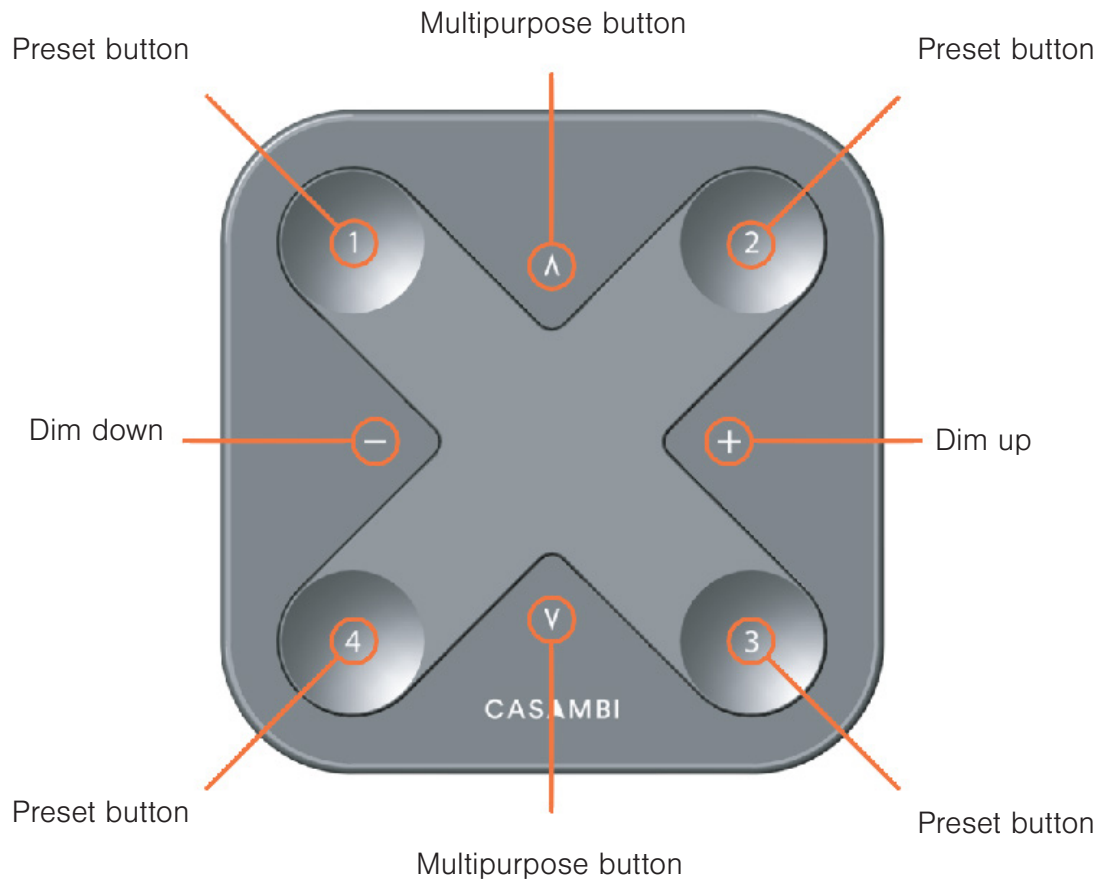

Basic Functions

The Preset buttons of Xpress can be configured via the Casambi app. A light indicates the selected preset.

Dim up, Dim down:

- Smooth dimming of last chosen preset

Multipurpose buttons:

- Change of colour temperature in steps of 25 Kelvin
- Change of the indirect/direct ratio

Preset Buttons:

- Individual luminaire control
- Group control
- Control of all lamps
- Recall scenes
- Recall animations