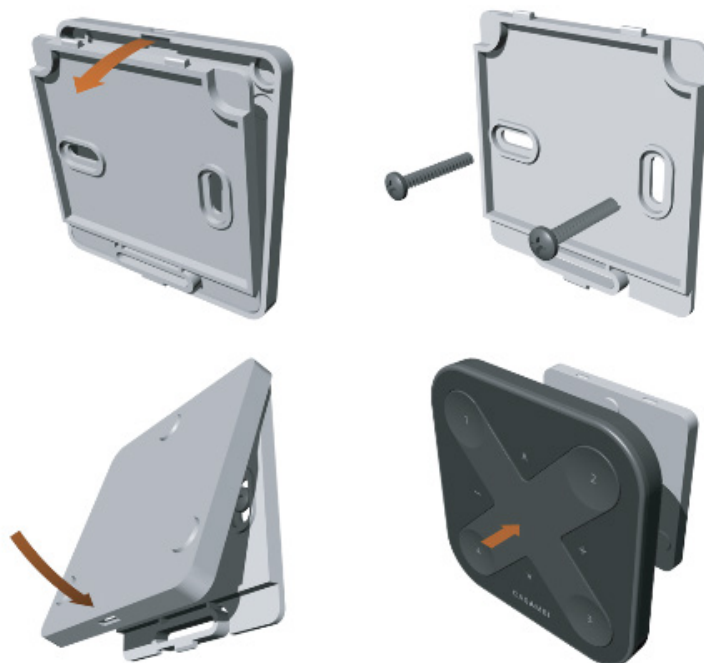

Tap the lower Multipurpose button:

- The direct part goes to max level

*sum of indirect/direct in all cases 100%

Turn Off

Press the Dim down and Dim up button for more than 1 second

- Turns all lights off in selected network

Mounting

Xpress is equipped with magnets for easy attachment to a mounting bracket. The mounting bracket is included.

Technical Facts

Size

90 x 90 x 12 mm

Colours

white and black

Range