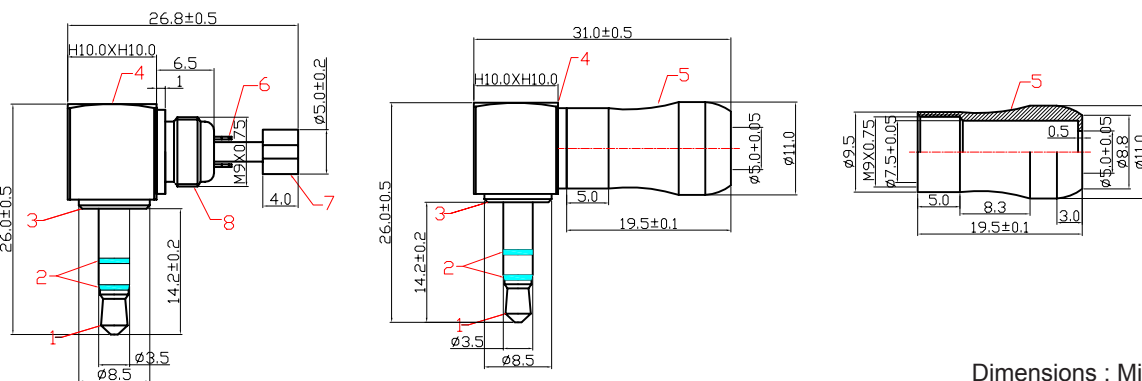

Right Angled 3.5mm Stereo Plug **pro-SIGNAL**

Diagram

Dimensions : Millimetres

Item	Designation	Material	Finish
1	Front Point	Brass	Gold
2	Dielectric	POM	Black
3	Copper Head	Brass	Gold
4	Iron Frame	Brass	Gold
5	Shell	Brass	TTN-Plated Nickel
6	Soldering Patch	Brass	Gold
7	Crimping Patch	Brass	Gold
8	Copper Head	Brass	Gold

Part Number Table

Description	Part Number
RT Angle 3.5mm Stereo Plug, TTN-Plated	PS000033

Important Notice : This data sheet and its contents (the "Information") belong to the members of the Premier Farnell group of companies (the "Group") or are licensed to it. No licence is granted for the use of it other than for information purposes in connection with the products to which it relates. No licence of any intellectual property rights is granted. The Information is subject to change without notice and replaces all data sheets previously supplied. The Information supplied is believed to be accurate but the Group assumes no responsibility for its accuracy or completeness, any error in or omission from it or for any use made of it. Users of this data sheet should check for themselves the Information and the suitability of the products for their purpose and not make any assumptions based on information included or omitted. Liability for loss or damage resulting from any reliance on the Information or use of it (including liability resulting from negligence or where the Group was aware of the possibility of such loss or damage arising) is excluded. This will not operate to limit or restrict the Group's liability for death or personal injury resulting from its negligence. pro-SIGNAL is the registered trademark of the Group. © Premier Farnell Limited 2016.