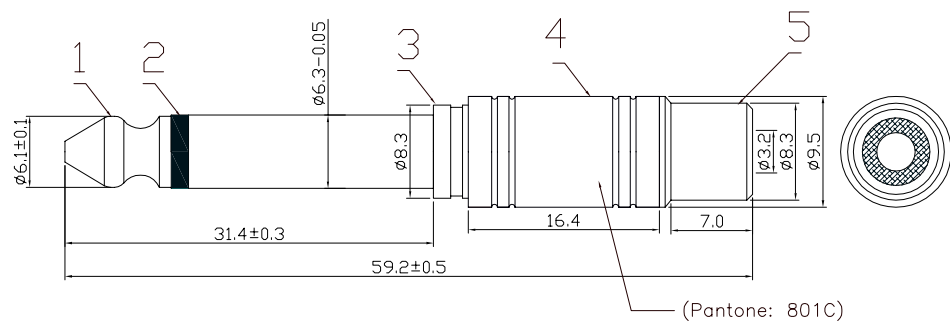

1/4" Mono Plug to RCA Jack

pro-SIGNAL

Diagram

Dimensions : Millimetres

Item	Designation	Material	Finish
1	1/4" Plug	Brass	Gold
2	Insulator	POM	-
3	Copper Head	Brass	Gold
4	Shell	Brass	Blue
5	Copper Head	Brass	Gold

Part Number Table

Description	Part Number
1/4" Mono Plug to RCA Jack, & Blue	PS000034

Important Notice : This data sheet and its contents (the "Information") belong to the members of the Premier Farnell group of companies (the "Group") or are licensed to it. No licence is granted for the use of it other than for information purposes in connection with the products to which it relates. No licence of any intellectual property rights is granted. The Information is subject to change without notice and replaces all data sheets previously supplied. The Information supplied is believed to be accurate but the Group assumes no responsibility for its accuracy or completeness, any error in or omission from it or for any use made of it. Users of this data sheet should check for themselves the Information and the suitability of the products for their purpose and not make any assumptions based on information included or omitted. Liability for loss or damage resulting from any reliance on the Information or use of it (including liability resulting from negligence or where the Group was aware of the possibility of such loss or damage arising) is excluded. This will not operate to limit or restrict the Group's liability for death or personal injury resulting from its negligence. pro-SIGNAL is the registered trademark of the Group. © Premier Farnell Limited 2016.