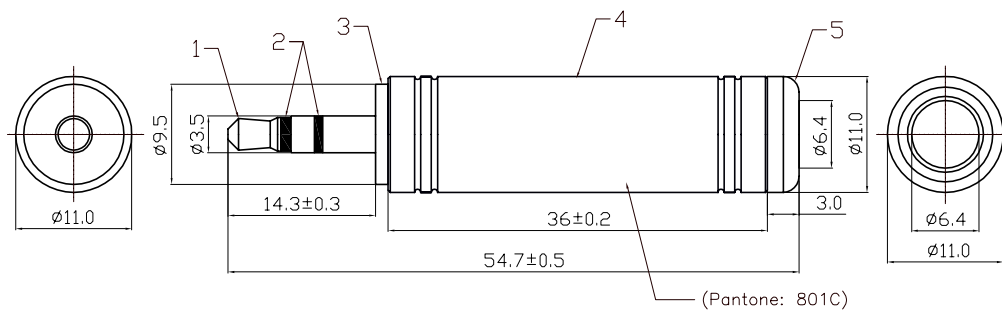

Stereo 3.5mm Plug to 1/4" Jack

pro-SIGNAL

Diagram

Dimensions : Millimetres

Item	Designation	Material	Finish
1	1/4" Plug	Brass	Gold
2	Insulator	POM	-
3	Copper Head	Brass	Gold
4	Shell	Brass	Blue
5	Copper Head	Brass	Gold

Part Number Table

Description	Part Number
3.5mm Stereo Plug to 1/4" Stereo Jack	PS000035

Important Notice : This data sheet and its contents (the "Information") belong to the members of the Premier Farnell group of companies (the "Group") or are licensed to it. No licence is granted for the use of it other than for information purposes in connection with the products to which it relates. No licence of any intellectual property rights is granted. The Information is subject to change without notice and replaces all data sheets previously supplied. The Information supplied is believed to be accurate but the Group assumes no responsibility for its accuracy or completeness, any error in or omission from it or for any use made of it. Users of this data sheet should check for themselves the Information and the suitability of the products for their purpose and not make any assumptions based on information included or omitted. Liability for loss or damage resulting from any reliance on the Information or use of it (including liability resulting from negligence or where the Group was aware of the possibility of such loss or damage arising) is excluded. This will not operate to limit or restrict the Group's liability for death or personal injury resulting from its negligence. pro-SIGNAL is the registered trademark of the Group. © Premier Farnell Limited 2016.