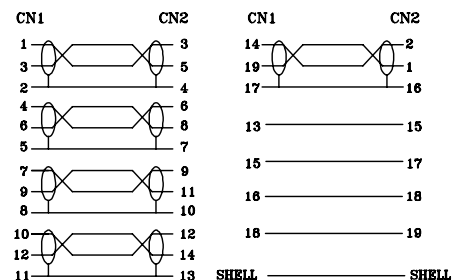

HDMI A Male to D Male

pro-SIGNAL

RoHS
Compliant

Diagram

Dimensions : Millimetres

No.	Description	Qty
1	(1/0.2BC×1P+1/0.2BC+AM)×5C+1/0.2BC×4C+AL+1/0.2BC+64#/0.12ALB OD: 4.5mm PVC	1.5M
2	HDMI A	1 Pc
3	HDMI D	1 Pc
4	PE	-
5	45P PCV	-

Part Number Table

Description	Part Number
HDMI A Male to HDMI D Male	PS000037

Important Notice : This data sheet and its contents (the "Information") belong to the members of the Premier Farnell group of companies (the "Group") or are licensed to it. No licence is granted for the use of it other than for information purposes in connection with the products to which it relates. No licence of any intellectual property rights is granted. The Information is subject to change without notice and replaces all data sheets previously supplied. The Information supplied is believed to be accurate but the Group assumes no responsibility for its accuracy or completeness, any error in or omission from it or for any use made of it. Users of this data sheet should check for themselves the Information and the suitability of the products for their purpose and not make any assumptions based on information included or omitted. Liability for loss or damage resulting from any reliance on the Information or use of it (including liability resulting from negligence or where the Group was aware of the possibility of such loss or damage arising) is excluded. This will not operate to limit or restrict the Group's liability for death or personal injury resulting from its negligence. pro-SIGNAL is the registered trademark of the Group. © Premier Farnell Limited 2016.