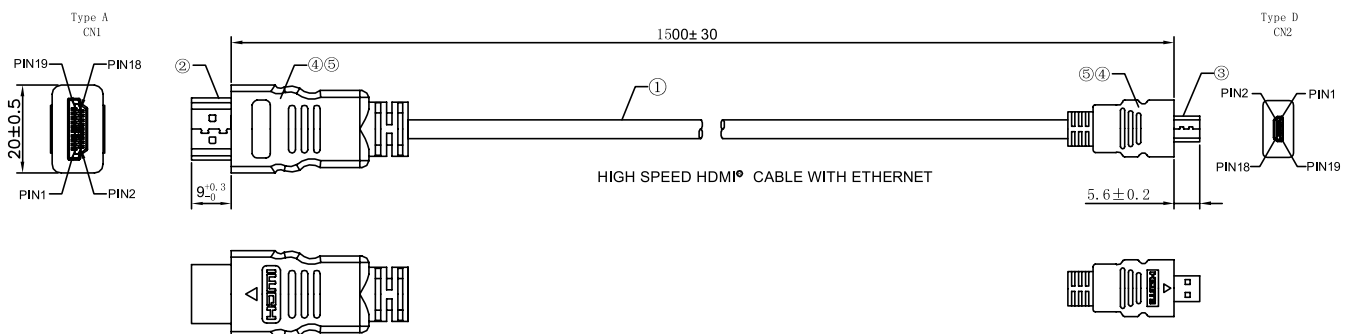

HDMI A Male to D Male

pro-SIGNAL

RoHS
Compliant

Diagram

Dimensions : Millimetres

No.	Description	Qty
1	(1/0.2BC×1P+1/0.2BC+AM)×5C+1/0.2BC×4C+AL+1/0.2BC+64#/0.12ALB OD: 4.5mm PVC	1.5M
2	HDMI A	1 Pc
3	HDMI D	1 Pc
4	PE	-
5	45P PCV	-

Part Number Table

Description	Part Number
HDMI A Male to HDMI D Male	PS000037

Important Notice : This data sheet and its contents (the "Information") belong to the members of the Premier Farnell group of companies (the "Group") or are licensed to it. No licence is granted for the use of it other than for information purposes in connection with the products to which it relates. No licence of any intellectual property rights is granted. The Information is subject to change without notice and replaces all data sheets previously supplied. The Information supplied is believed to be accurate but the Group assumes no responsibility for its accuracy or completeness, any error in or omission from it or for any use made of it. Users of this data sheet should check for themselves the Information and the suitability of the products for their purpose and not make any assumptions based on information included or omitted. Liability for loss or damage resulting from any reliance on the Information or use of it (including liability resulting from negligence or where the Group was aware of the possibility of such loss or damage arising) is excluded. This will not operate to limit or restrict the Group's liability for death or personal injury resulting from its negligence. pro-SIGNAL is the registered trademark of the Group. © Premier Farnell Limited 2016.