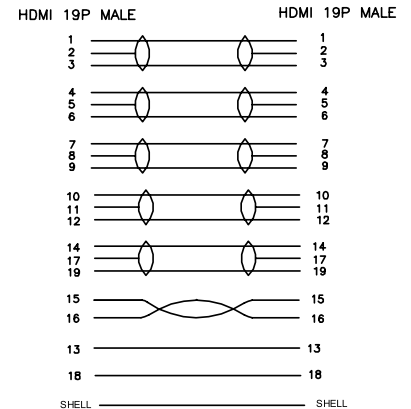

HDMI 19P Male to Male

pro-SIGNAL

Diagram

Dimensions : Millimetres

Part Number Table

Description	Part Number
HDMI 19P Male to HDMI 19P Male	PS000040

Important Notice : This data sheet and its contents (the "Information") belong to the members of the Premier Farnell group of companies (the "Group") or are licensed to it. No licence is granted for the use of it other than for information purposes in connection with the products to which it relates. No licence of any intellectual property rights is granted. The Information is subject to change without notice and replaces all data sheets previously supplied. The Information supplied is believed to be accurate but the Group assumes no responsibility for its accuracy or completeness, any error in or omission from it or for any use made of it. Users of this data sheet should check for themselves the Information and the suitability of the products for their purpose and not make any assumptions based on information included or omitted. Liability for loss or damage resulting from any reliance on the Information or use of it (including liability resulting from negligence or where the Group was aware of the possibility of such loss or damage arising) is excluded. This will not operate to limit or restrict the Group's liability for death or personal injury resulting from its negligence. pro-SIGNAL is the registered trademark of the Group. © Premier Farnell Limited 2016.