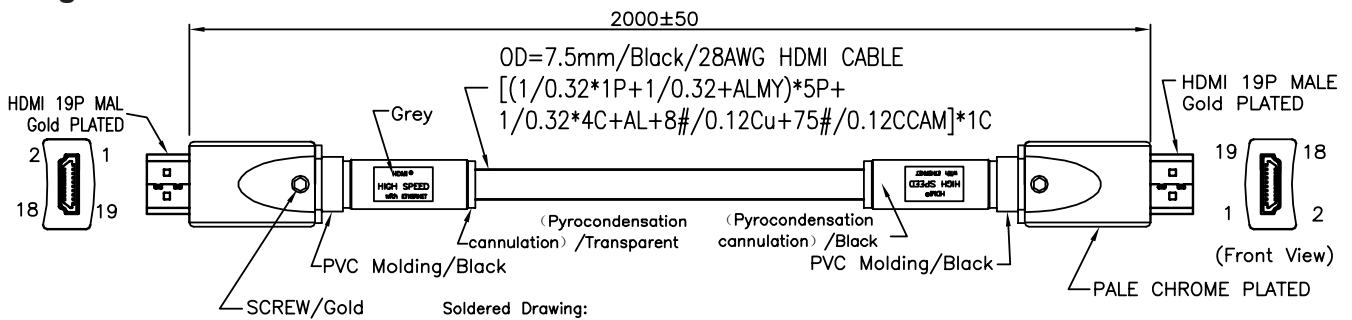

HDMI 19P Male to Male

pro-SIGNAL

Diagram

Dimensions : Millimetres

Part Number Table

Description	Part Number
HDMI 19P Male to HDMI 19P Male	PS000040

Important Notice : This data sheet and its contents (the "Information") belong to the members of the Premier Farnell group of companies (the "Group") or are licensed to it. No licence is granted for the use of it other than for information purposes in connection with the products to which it relates. No licence of any intellectual property rights is granted. The Information is subject to change without notice and replaces all data sheets previously supplied. The Information supplied is believed to be accurate but the Group assumes no responsibility for its accuracy or completeness, any error in or omission from it or for any use made of it. Users of this data sheet should check for themselves the Information and the suitability of the products for their purpose and not make any assumptions based on information included or omitted. Liability for loss or damage resulting from any reliance on the Information or use of it (including liability resulting from negligence or where the Group was aware of the possibility of such loss or damage arising) is excluded. This will not operate to limit or restrict the Group's liability for death or personal injury resulting from its negligence. pro-SIGNAL is the registered trademark of the Group. © Premier Farnell Limited 2016.