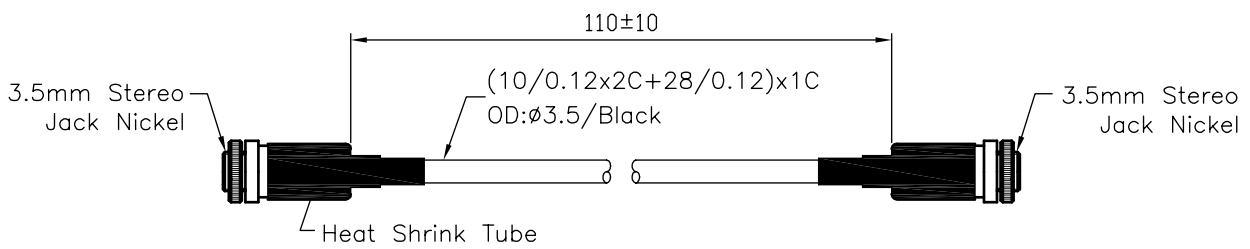

# 3.5mm Stereo Jack

pro-SIGNAL

## Diagram

Soldered Drawing:

3.5mm Stereo Jack      3.5mm Stereo Jack

Dimensions : Millimetres