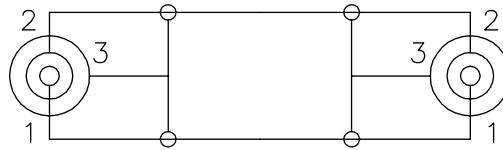

## Diagram

Soldered Drawing:

3.5mm Stereo Jack      3.5mm Stereo Jack

Dimensions : Millimetres