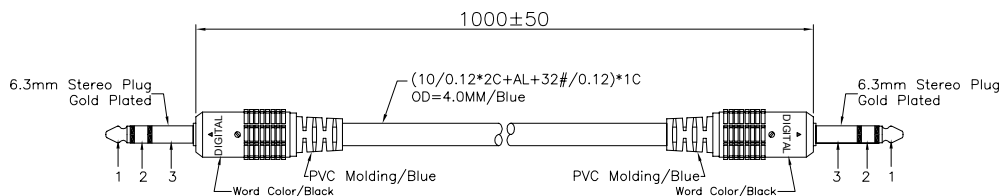

6.3mm Stereo Plug

Diagram

Soldered Drawing:

Dimensions : Millimetres

Cable Word:

Digital Fully Shielded High Definition PC-OFC interconnect cable for home theatre and digital stereo Hi-Fi systems

Part Number Table

Description	Part Number
6.3mm Stereo Plug to 6.3mm Stereo Plug	PS000046

Important Notice : This data sheet and its contents (the "Information") belong to the members of the Premier Farnell group of companies (the "Group") or are licensed to it. No licence is granted for the use of it other than for information purposes in connection with the products to which it relates. No licence of any intellectual property rights is granted. The Information is subject to change without notice and replaces all data sheets previously supplied. The Information supplied is believed to be accurate but the Group assumes no responsibility for its accuracy or completeness, any error in or omission from it or for any use made of it. Users of this data sheet should check for themselves the Information and the suitability of the products for their purpose and not make any assumptions based on information included or omitted. Liability for loss or damage resulting from any reliance on the Information or use of it (including liability resulting from negligence or where the Group was aware of the possibility of such loss or damage arising) is excluded. This will not operate to limit or restrict the Group's liability for death or personal injury resulting from its negligence. pro-SIGNAL is the registered trademark of the Group. © Premier Farnell Limited 2016.