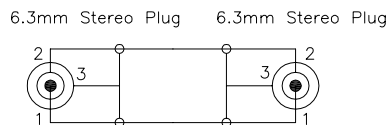

6.3mm Stereo Plug

Diagram

Soldered Drawing:

Dimensions : Millimetres

Cable Word:

Digital Fully Shielded High Definition PC-OFC interconnect cable for home theatre and digital stereo Hi-Fi systems

Part Number Table

Description	Part Number
6.3mm Stereo Plug to 6.3mm Stereo Plug	PS000046

Important Notice : This data sheet and its contents (the "Information") belong to the members of the Premier Farnell group of companies (the "Group") or are licensed to it. No licence is granted for the use of it other than for information purposes in connection with the products to which it relates. No licence of any intellectual property rights is granted. The Information is subject to change without notice and replaces all data sheets previously supplied. The Information supplied is believed to be accurate but the Group assumes no responsibility for its accuracy or completeness, any error in or omission from it or for any use made of it. Users of this data sheet should check for themselves the Information and the suitability of the products for their purpose and not make any assumptions based on information included or omitted. Liability for loss or damage resulting from any reliance on the Information or use of it (including liability resulting from negligence or where the Group was aware of the possibility of such loss or damage arising) is excluded. This will not operate to limit or restrict the Group's liability for death or personal injury resulting from its negligence. pro-SIGNAL is the registered trademark of the Group. © Premier Farnell Limited 2016.