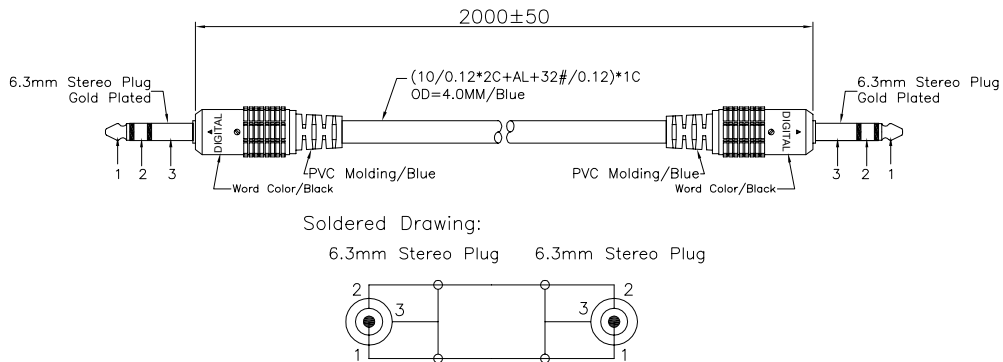

6.3mm Stereo Plug

pro-SIGNAL

Diagram

Dimensions : Millimetres

Cable Word:

Digital Fully Shielded High Definition PC-OFC interconnect cable for home theatre and digital stereo Hi-Fi systems

Part Number Table

Description	Part Number
6.3mm Stereo Plug to 6.3mm Stereo Plug	PS000047

Important Notice : This data sheet and its contents (the "Information") belong to the members of the Premier Farnell group of companies (the "Group") or are licensed to it. No licence is granted for the use of it other than for information purposes in connection with the products to which it relates. No licence of any intellectual property rights is granted. The Information is subject to change without notice and replaces all data sheets previously supplied. The Information supplied is believed to be accurate but the Group assumes no responsibility for its accuracy or completeness, any error in or omission from it or for any use made of it. Users of this data sheet should check for themselves the Information and the suitability of the products for their purpose and not make any assumptions based on information included or omitted. Liability for loss or damage resulting from any reliance on the Information or use of it (including liability resulting from negligence or where the Group was aware of the possibility of such loss or damage arising) is excluded. This will not operate to limit or restrict the Group's liability for death or personal injury resulting from its negligence. pro-SIGNAL is the registered trademark of the Group. © Premier Farnell Limited 2016.