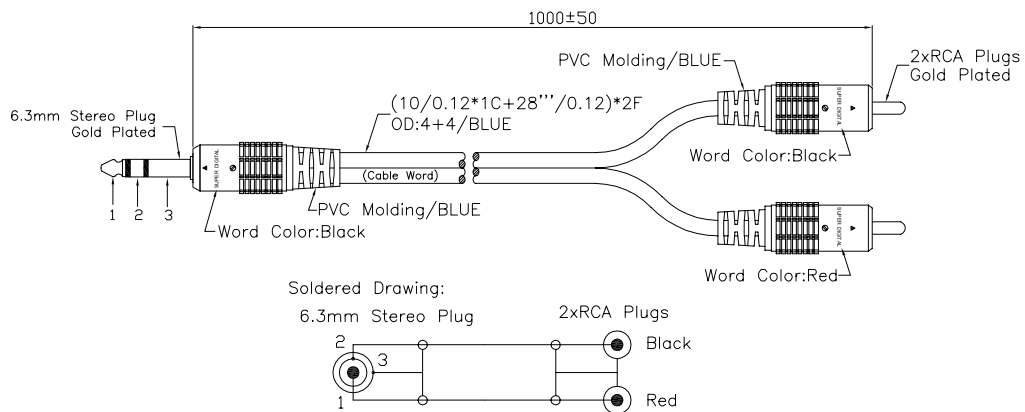

## Diagram

Dimensions : Millimetres

### Cable Word:

Digital Fully Shielded High Definition PC-OFC interconnect cable for home theatre and digital stereo Hi-Fi systems

## Part Number Table

Description	Part Number
6.3mm Stereo Plug to 2×RCA Plugs	PS000048

**Important Notice :** This data sheet and its contents (the "Information") belong to the members of the Premier Farnell group of companies (the "Group") or are licensed to it. No licence is granted for the use of it other than for information purposes in connection with the products to which it relates. No licence of any intellectual property rights is granted. The Information is subject to change without notice and replaces all data sheets previously supplied. The Information supplied is believed to be accurate but the Group assumes no responsibility for its accuracy or completeness, any error in or omission from it or for any use made of it. Users of this data sheet should check for themselves the Information and the suitability of the products for their purpose and not make any assumptions based on information included or omitted. Liability for loss or damage resulting from any reliance on the Information or use of it (including liability resulting from negligence or where the Group was aware of the possibility of such loss or damage arising) is excluded. This will not operate to limit or restrict the Group's liability for death or personal injury resulting from its negligence. pro-SIGNAL is the registered trademark of the Group. © Premier Farnell Limited 2016.