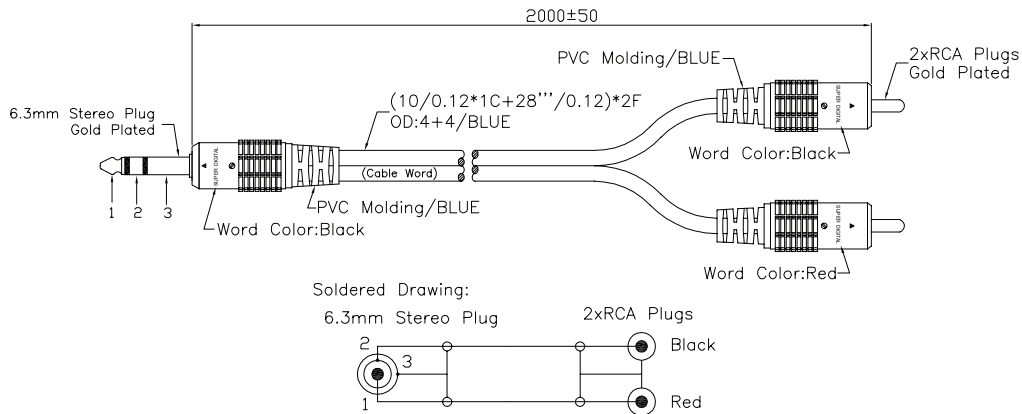

6.3mm Stereo Plug

Diagram

Dimensions : Millimetres

Cable Word:

Digital Fully Shielded High Definition PC-OFC interconnect cable for home theatre and digital stereo Hi-Fi systems

Part Number Table

Description	Part Number
6.3mm Stereo Plug to 2×RCA Plugs	PS000049