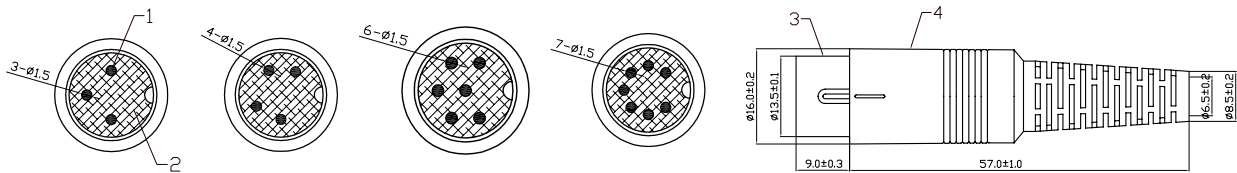

DIN Plug with Plastic Handle

pro-SIGNAL

Diagram

Dimensions : Millimetres

Item	Designation	Material
1	Pin	Brass
2	Dielectric	ABS
3	Shell	Fe
4	Plastic Handle	PVC

Part Number Table

Description	Part Number
DIN Plug With Plastic Handle, 3 Pin	PS000052
DIN Plug With Plastic Handle, 4 Pin	PS000053
DIN Plug With Plastic Handle, 6 Pin	PS000054
DIN Plug With Plastic Handle, 7 Pin	PS000055