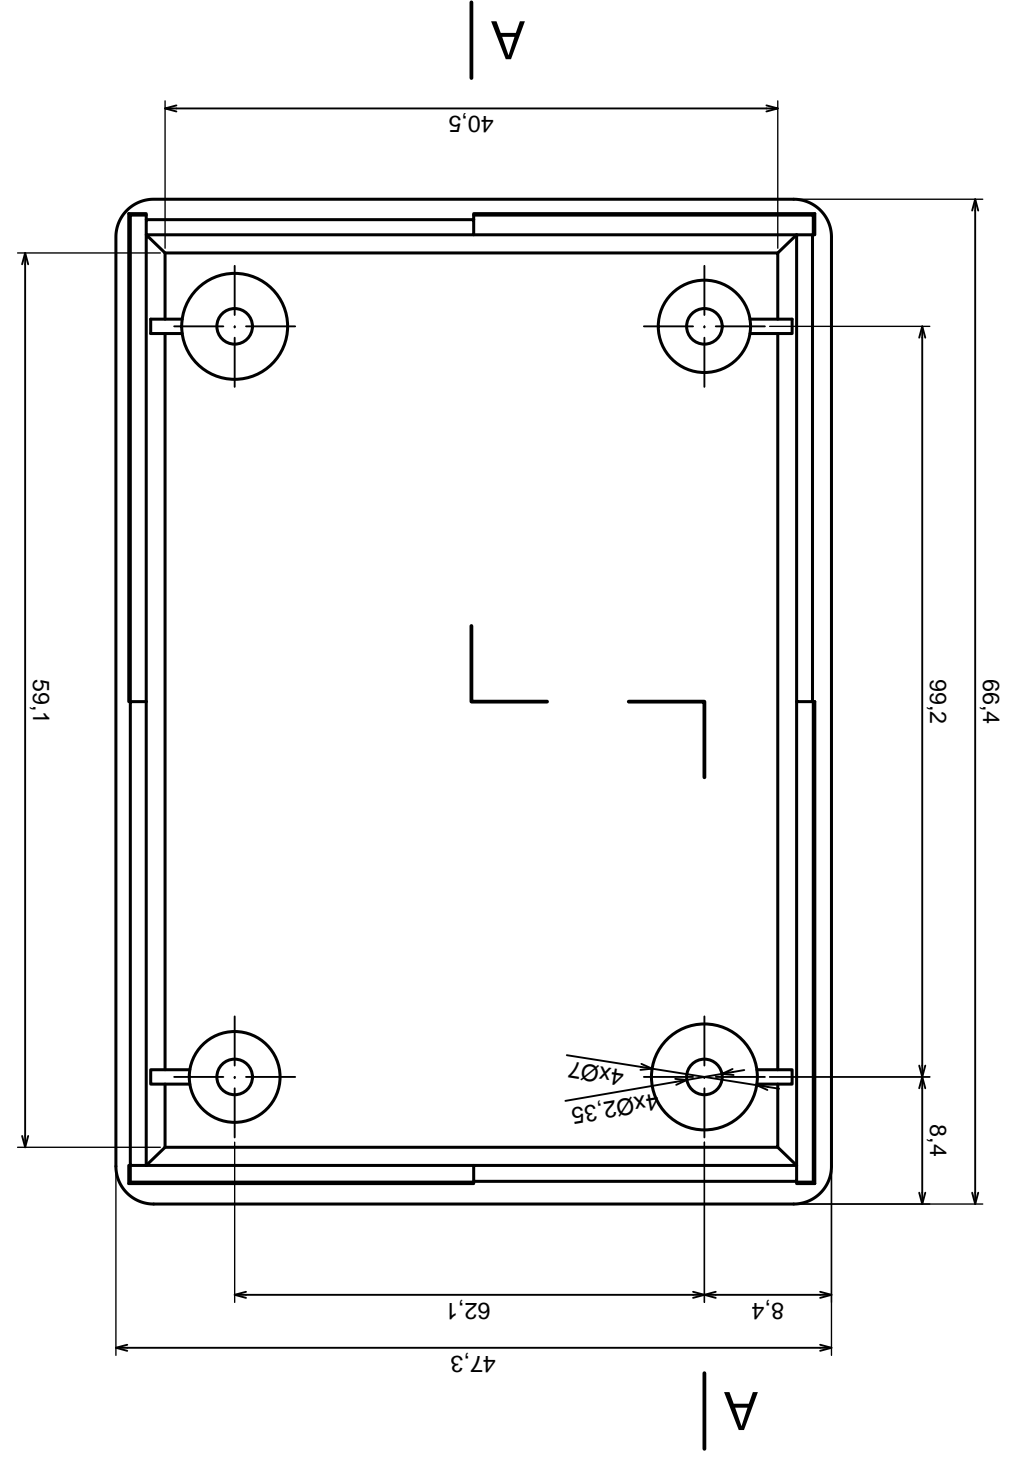

Tolerance: +/- 0,5

Material: PS, ABS

Scale 2:1

Format: A3

Product model
Enclosure Z24 - assembly

All rights reserved, Copyright Kradex 2016

All rights reserved, Copyright Kradex 2016		Product model	Enclosure Z24 - base
Format: A3		Material: PS, ABS	
Scale 2:1		Tolerance: +/- 0,5	