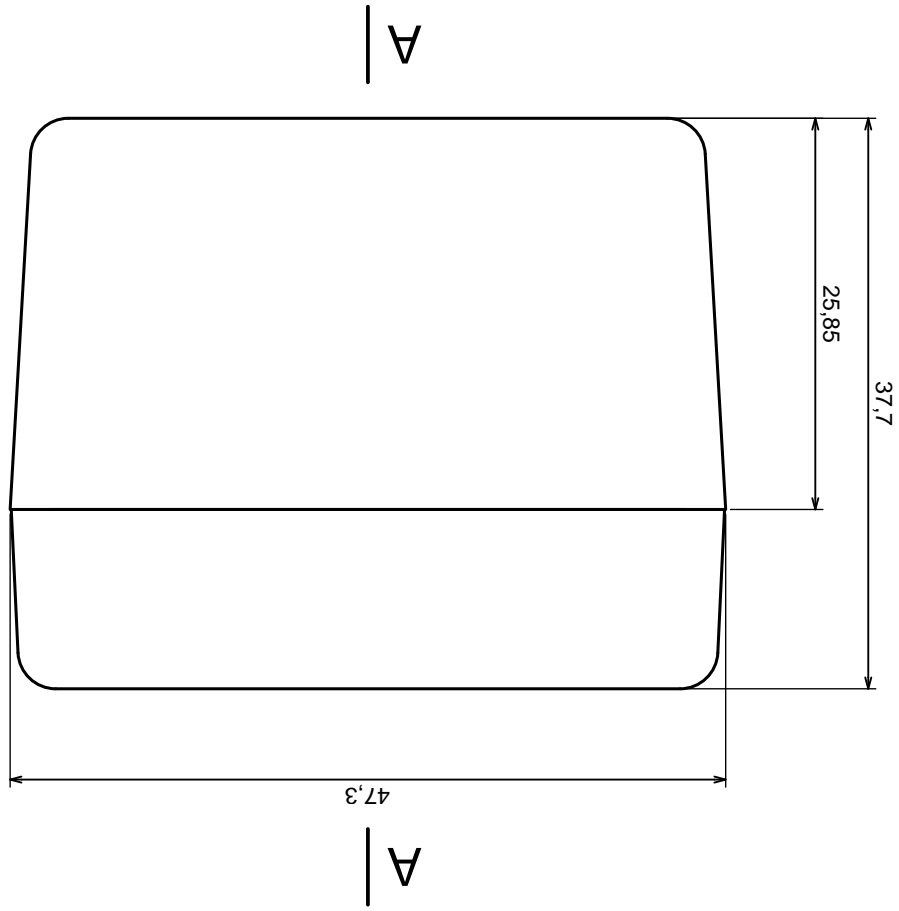

Tolerance: +/- 0,5

Material: PS, ABS

Scale 2:1

Format: A3

Product model
Enclosure Z24 - assembly

All rights reserved, Copyright Kradex 2016

All rights reserved, Copyright Kradex 2016		Product model	Enclosure Z24 - base
Format: A3		Material: PS, ABS	
Scale 2:1		Tolerance: +/- 0,5	