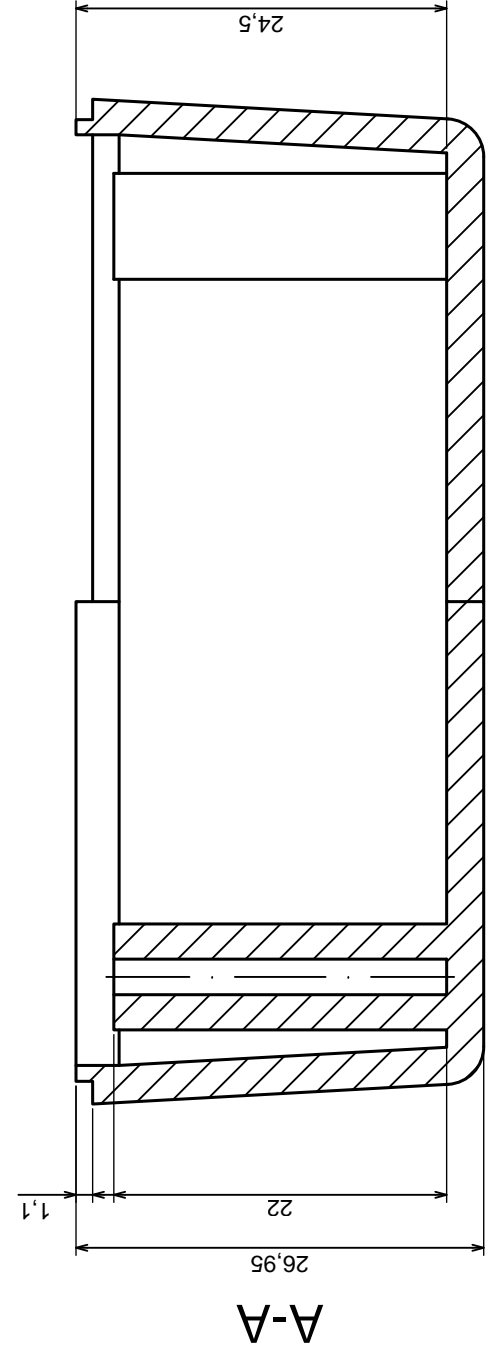

Tolerance: +/- 0,5

Material: PS, ABS

Scale 2:1

Format: A3

Product model
Enclosure Z24 - assembly

All rights reserved, Copyright Kradex 2016

All rights reserved, Copyright Kradex 2016		Product model	Enclosure Z24 - base
Format: A3		Material: PS, ABS	
Scale 2:1		Tolerance: +/- 0,5	