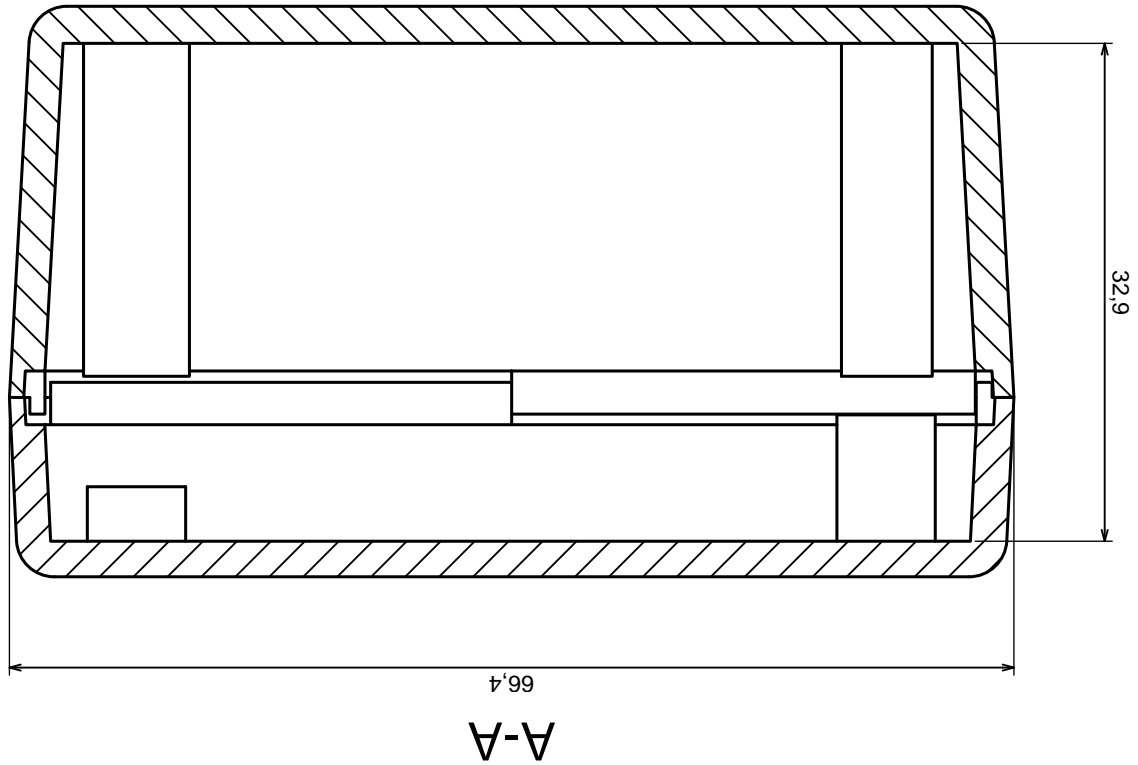

Tolerance: +/- 0,5

Material: PS, ABS

Scale 2:1

Format: A3

Product model
Enclosure Z24 - assembly

All rights reserved, Copyright Kradex 2016

All rights reserved, Copyright Kradex 2016		Product model	Enclosure Z24 - base
Format: A3		Material: PS, ABS	
Scale 2:1		Tolerance: +/- 0,5	