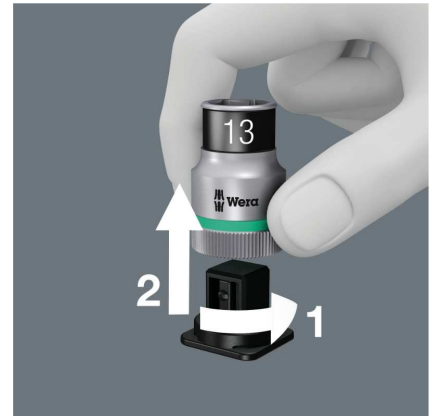

Belt 1 Zyklop socket set with holding function, 1/4" drive, 10 pieces
Zyklop bit socket with 1/4" drive holding function

EAN	4013288190758	Dimension:	266x70x45 mm
Code:	05003880001	Weight:	267 g
Article-No.		Country of origin:	CZ
		Customs tariff no.:	82042000

- 10-piece socket set on a robust textile belt, 1/4 "
- Sockets with holding function for screws/bolts/nuts
- Smooth Twist to Unlock mechanism for a secure fit and simple removal of the sockets
- "Take it easy" Tool Finder with colour coding according to sizes
- Suitable for attachment to a wall, shelf, tool trolley and to the Wera 2go System

"Typically Wera designed robust textile belt with 9 sockets taking up minimal space. A smooth Twist to Unlock mechanism ensures a secure fit and simple removal of the sockets. Comes with "Take it easy" Tool Finder with colour coding according to size to enable the right tool to be selected easily and quickly. Includes a snap hook for secure fastening to a belt loop or pocket. Sockets with holding function for particularly convenient screwdriving with reduced risk of losing the screw when approaching the workpiece. Supplied with a non-woven reverse side and hook and loop strips for simple attachment e.g. to a wall, shelf, tool trolley and to the Wera 2go tool transport system. "