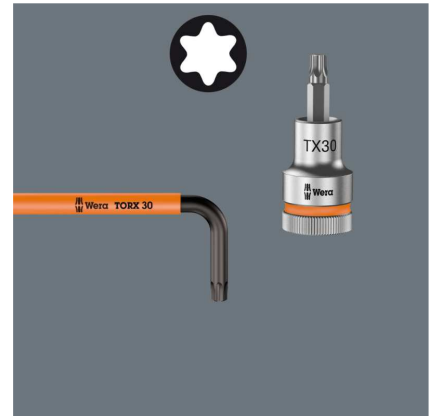

8767 A HF TORX® Zyklop bit socket with 1/4" drive with holding function, TX 25 x 28 mm  
Zyklop bit socket with 1/4" drive holding function

|             |               |                     |              |
|-------------|---------------|---------------------|--------------|
| EAN         | 4013288186874 | Dimension:          | 100x44x22 mm |
| Code:       | 05003365001   | Weight:             | 21 g         |
| Article-No. |               | Country of origin:  | CZ           |
|             |               | Customs tariff no.: | 82079030     |

- Bit socket (non-impact) for manual or machine tool operations
- The holding function holds screws securely on the tool
- "Take it easy" Tool Finder with colour coding according to sizes
- Knurling on lower end for more grip when used manually
- Chrome vanadium steel, matt chrome-plated

Bit socket with 1/4 inch drive and holding function for extremely convenient screwdriving with reduced risk of losing the screw when addressing the workpiece. "Take it easy" Tool Finder with colour coding according to size - for simple and rapid accessing of the required tool.