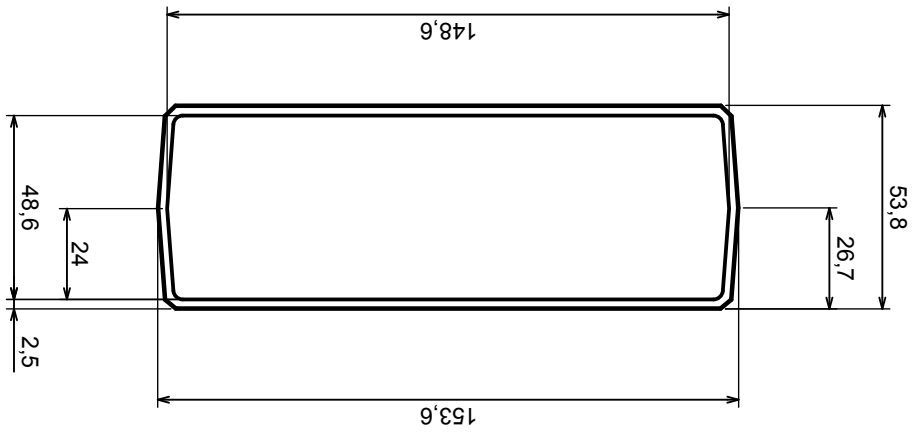

	Tolerance: +/- 0.8	Scale 1:2
	Material: PS, ABS	Format: A3
Product model		Enclosure Z4AW - Assembly
All rights reserved, Copyright Kradex 2017		

All rights reserved, Copyright Kradex 2017		Product model	Enclosure Z4AW - Base
Format: A3		Material: PS, ABS	
Scale 1:1		Tolerance: +/- 0.8	

A-A

Scale 1:2	Tolerance: +/- 0,8
Format: A3	Material: PS, ABS
Product model	Enclosure Z4AW - Cover

All rights reserved, Copyright Kradex 2017

Scale 1:1		Tolerance: +/- 0,8
Format: A3		
Material: PS, ABS		Product model Enclosure Z4AW - Board
All rights reserved, Copyright Kradex 2017		

Scale 5:1		Tolerance: +/- 0.8
Format: A3		Material: PS, ABS
Product model		Enclosure Z4AW - Foot
All rights reserved, Copyright Kradex 2017		

X-ON Electronics

Largest Supplier of Electrical and Electronic Components