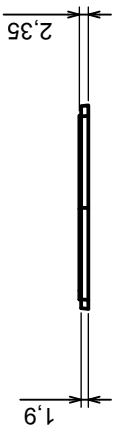

	Tolerance: +/- 0.8	Scale 1:2
	Material: PS, ABS	Format: A3
Product model		Enclosure Z4AW - Assembly
All rights reserved, Copyright Kradex 2017		

All rights reserved, Copyright Kradex 2017		Product model	Enclosure Z4AW - Base
Format: A3		Material: PS, ABS	
Scale 1:1		Tolerance: +/- 0.8	

A-A

Scale 1:2	Tolerance: +/- 0,8
Format: A3	Material: PS, ABS
Product model	Enclosure Z4AW - Cover

All rights reserved, Copyright Kradex 2017

Scale 1:1		Tolerance: +/- 0,8
Format: A3		
Material: PS, ABS		Product model Enclosure Z4AW - Board
All rights reserved, Copyright Kradex 2017		

Scale 5:1		Tolerance: +/- 0.8
Format: A3		Material: PS, ABS
Product model		Enclosure Z4AW - Foot
All rights reserved, Copyright Kradex 2017		

X-ON Electronics

Largest Supplier of Electrical and Electronic Components