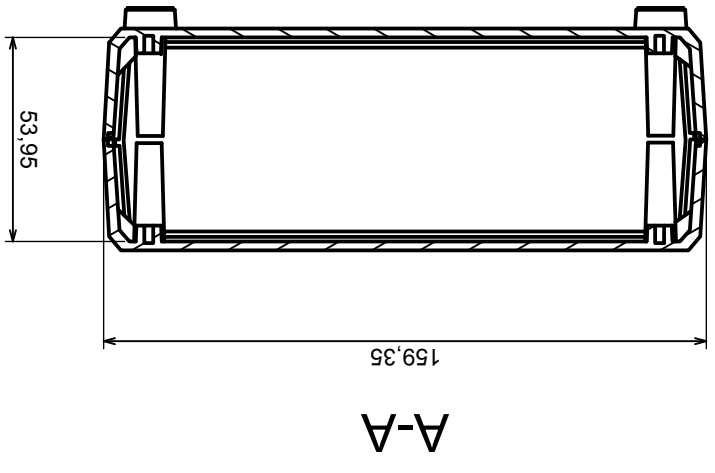

	Tolerance: +/- 0.8	Scale 1:2
	Material: PS, ABS	Format: A3
Product model		Enclosure Z4AW - Assembly
All rights reserved, Copyright Kradex 2017		

All rights reserved, Copyright Kradex 2017		Product model	Enclosure Z4AW - Base
Format: A3		Material: PS, ABS	
Scale 1:1		Tolerance: +/- 0.8	

A-A

Scale 1:2	Tolerance: +/- 0,8
Format: A3	Material: PS, ABS
Product model	Enclosure Z4AW - Cover

All rights reserved, Copyright Kradex 2017

Scale 1:1		Tolerance: +/- 0,8
Format: A3		
Material: PS, ABS		Product model Enclosure Z4AW - Board
All rights reserved, Copyright Kradex 2017		

Scale 5:1		Tolerance: +/- 0.8
Format: A3		Material: PS, ABS
Product model		Enclosure Z4AW - Foot
All rights reserved, Copyright Kradex 2017		

X-ON Electronics

Largest Supplier of Electrical and Electronic Components