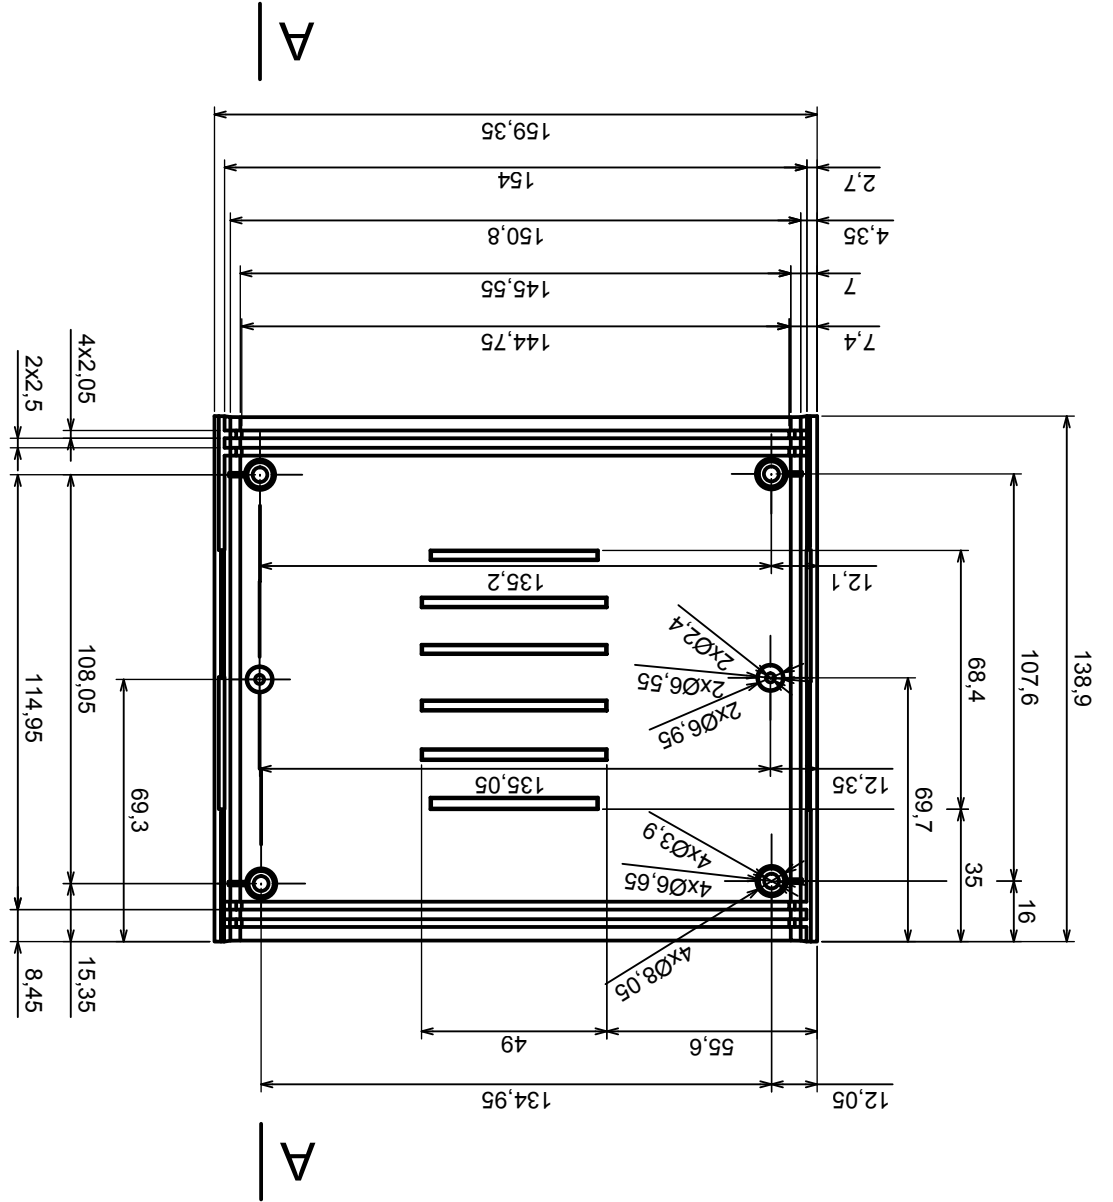

	Tolerance: +/- 0.8	Scale 1:2
	Material: PS, ABS	Format: A3
Product model		Enclosure Z4AW - Assembly
All rights reserved, Copyright Kradex 2017		

All rights reserved, Copyright Kradex 2017		Product model	Enclosure Z4AW - Base
Format: A3		Material: PS, ABS	
Scale 1:1		Tolerance: +/- 0.8	

A-A

Scale 1:2	Tolerance: +/- 0,8
Format: A3	Material: PS, ABS
Product model	Enclosure Z4AW - Cover

All rights reserved, Copyright Kradex 2017

Scale 1:1		Tolerance: +/- 0,8
Format: A3		
Material: PS, ABS		Product model Enclosure Z4AW - Board
All rights reserved, Copyright Kradex 2017		

Scale 5:1		Tolerance: +/- 0.8
Format: A3		Material: PS, ABS
Product model		Enclosure Z4AW - Foot
All rights reserved, Copyright Kradex 2017		

X-ON Electronics

Largest Supplier of Electrical and Electronic Components