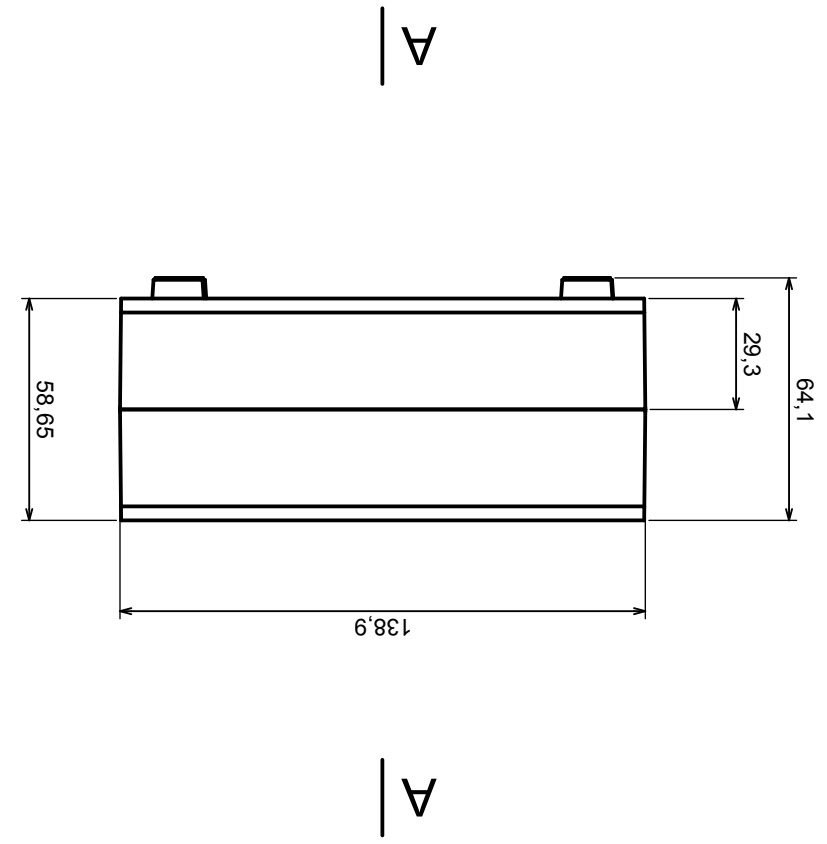

	Tolerance: +/- 0.8	Scale 1:2
	Material: PS, ABS	Format: A3
Product model		Enclosure Z4AW - Assembly
All rights reserved, Copyright Kradex 2017		

All rights reserved, Copyright Kradex 2017		Product model	Enclosure Z4AW - Base
Format: A3		Material: PS, ABS	
Scale 1:1		Tolerance: +/- 0.8	

A-A

Scale 1:2	Tolerance: +/- 0,8
Format: A3	Material: PS, ABS
Product model	Enclosure Z4AW - Cover

All rights reserved, Copyright Kradex 2017

Scale 1:1		Tolerance: +/- 0,8
Format: A3		
Material: PS, ABS		Product model Enclosure Z4AW - Board
All rights reserved, Copyright Kradex 2017		

Scale 5:1		Tolerance: +/- 0.8
Format: A3		Material: PS, ABS
Product model		Enclosure Z4AW - Foot
All rights reserved, Copyright Kradex 2017		

X-ON Electronics

Largest Supplier of Electrical and Electronic Components