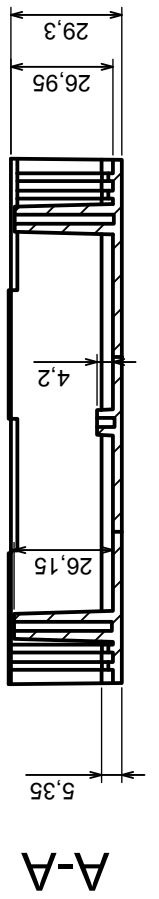

	Tolerance: +/- 0.8	Scale 1:2
	Material: PS, ABS	Format: A3
Product model		Enclosure Z4AW - Assembly
All rights reserved, Copyright Kradex 2017		

All rights reserved, Copyright Kradex 2017		Product model	Enclosure Z4AW - Base
Format: A3		Material: PS, ABS	
Scale 1:1		Tolerance: +/- 0.8	

A-A

Scale 1:2	Tolerance: +/- 0,8
Format: A3	Material: PS, ABS
Product model	Enclosure Z4AW - Cover

All rights reserved, Copyright Kradex 2017

Scale 1:1		Tolerance: +/- 0,8
Format: A3		
Material: PS, ABS		Product model Enclosure Z4AW - Board
All rights reserved, Copyright Kradex 2017		

Scale 5:1		Tolerance: +/- 0.8
Format: A3		Material: PS, ABS
Product model		Enclosure Z4AW - Foot
All rights reserved, Copyright Kradex 2017		

X-ON Electronics

Largest Supplier of Electrical and Electronic Components