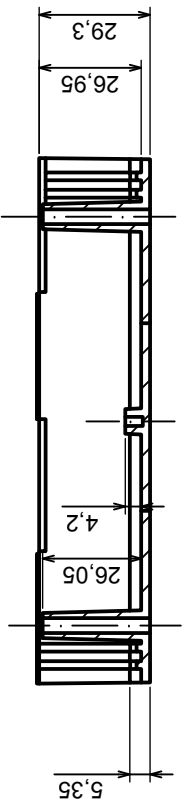

	Tolerance: +/- 0.8	Scale 1:2
	Material: PS, ABS	Format: A3
Product model		Enclosure Z4AW - Assembly
All rights reserved, Copyright Kradex 2017		

All rights reserved, Copyright Kradex 2017		Product model	Enclosure Z4AW - Base
Format: A3		Material: PS, ABS	
Scale 1:1		Tolerance: +/- 0.8	

A-A

Scale 1:2	Tolerance: +/- 0,8
Format: A3	Material: PS, ABS
Product model	Enclosure Z4AW - Cover

All rights reserved, Copyright Kradex 2017

Scale 1:1		Tolerance: +/- 0,8
Format: A3		
Material: PS, ABS		Product model Enclosure Z4AW - Board
All rights reserved, Copyright Kradex 2017		

Scale 5:1		Tolerance: +/- 0.8
Format: A3		Material: PS, ABS
Product model		Enclosure Z4AW - Foot
All rights reserved, Copyright Kradex 2017		

X-ON Electronics

Largest Supplier of Electrical and Electronic Components