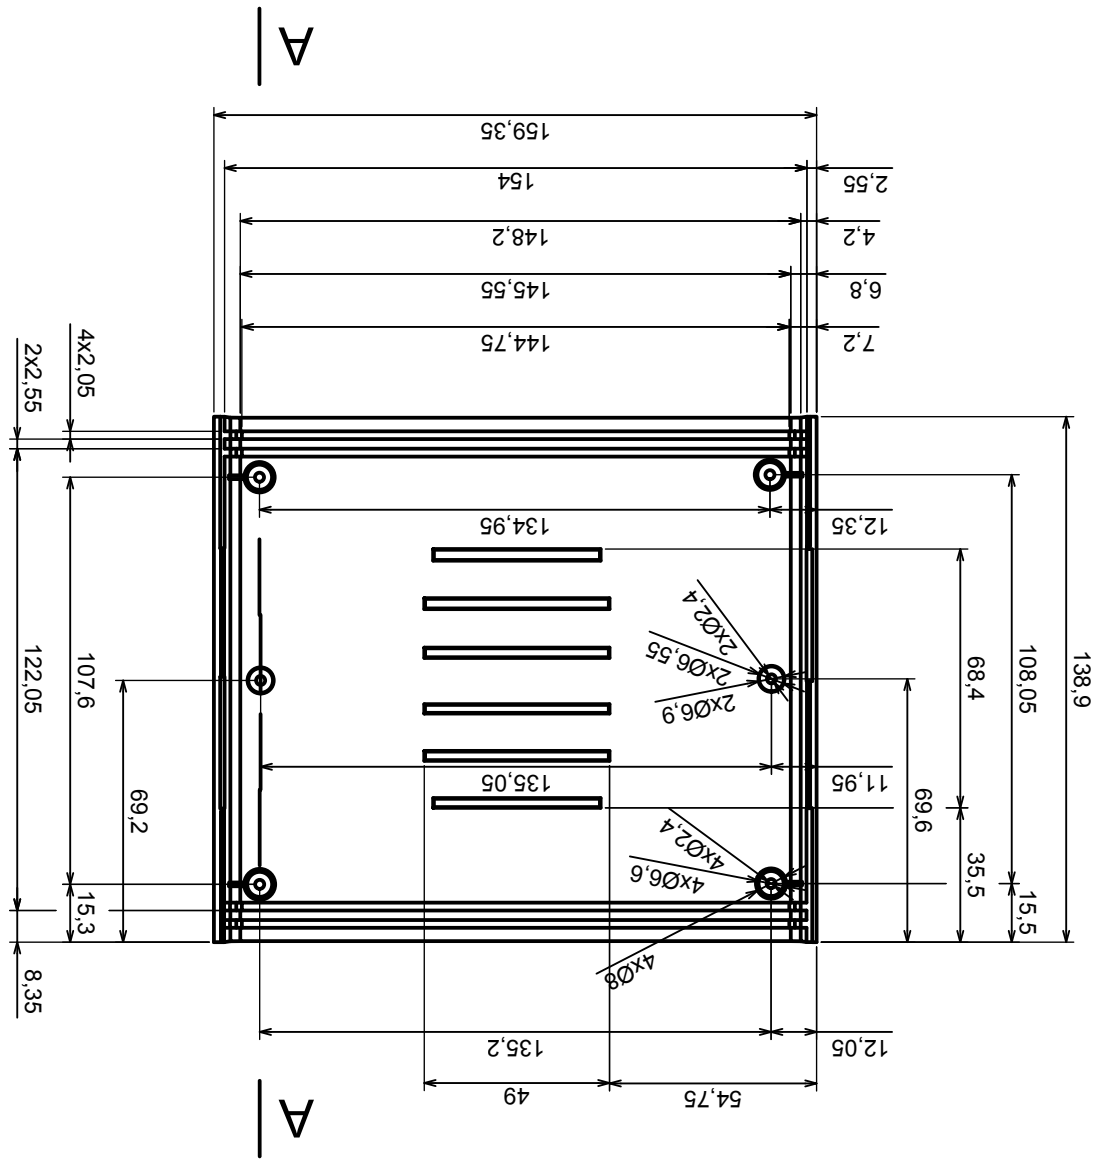

	Tolerance: +/- 0.8	Scale 1:2
	Material: PS, ABS	Format: A3
Product model		Enclosure Z4AW - Assembly
All rights reserved, Copyright Kradex 2017		

All rights reserved, Copyright Kradex 2017		Product model	Enclosure Z4AW - Base
Format: A3		Material: PS, ABS	
Scale 1:1		Tolerance: +/- 0.8	

A-A

Scale 1:2	Tolerance: +/- 0,8
Format: A3	Material: PS, ABS
Product model	Enclosure Z4AW - Cover

All rights reserved, Copyright Kradex 2017

Scale 1:1		Tolerance: +/- 0,8
Format: A3		
Material: PS, ABS		Product model Enclosure Z4AW - Board
All rights reserved, Copyright Kradex 2017		

Scale 5:1		Tolerance: +/- 0.8
Format: A3		Material: PS, ABS
Product model		Enclosure Z4AW - Foot
All rights reserved, Copyright Kradex 2017		

X-ON Electronics

Largest Supplier of Electrical and Electronic Components