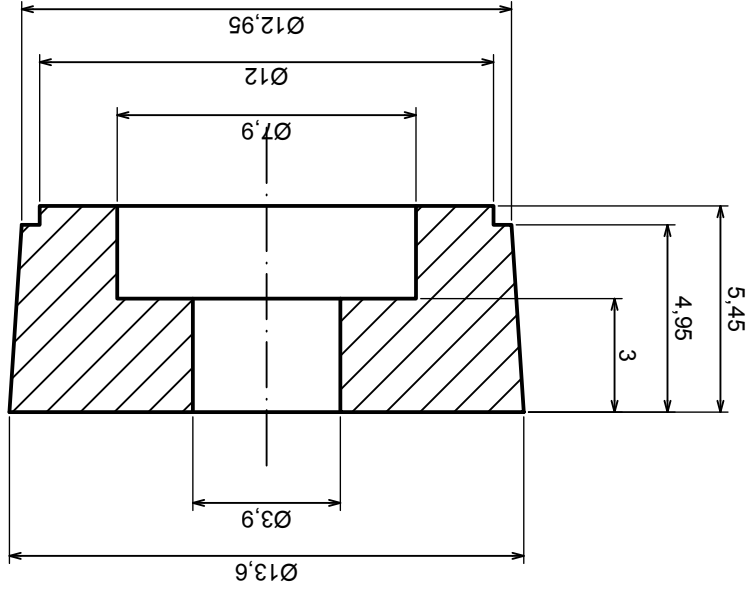

A-A

Scale 1:2	Tolerance: +/- 0,8
Format: A3	Material: PS, ABS
Product model	Enclosure Z4AW - Cover

All rights reserved, Copyright Kradex 2017

Scale 1:1		Tolerance: +/- 0,8
Format: A3		
Material: PS, ABS		Product model Enclosure Z4AW - Board
All rights reserved, Copyright Kradex 2017		

Scale 5:1		Tolerance: +/- 0.8
Format: A3		Material: PS, ABS
Product model		Enclosure Z4AW - Foot
All rights reserved, Copyright Kradex 2017		

X-ON Electronics

Largest Supplier of Electrical and Electronic Components