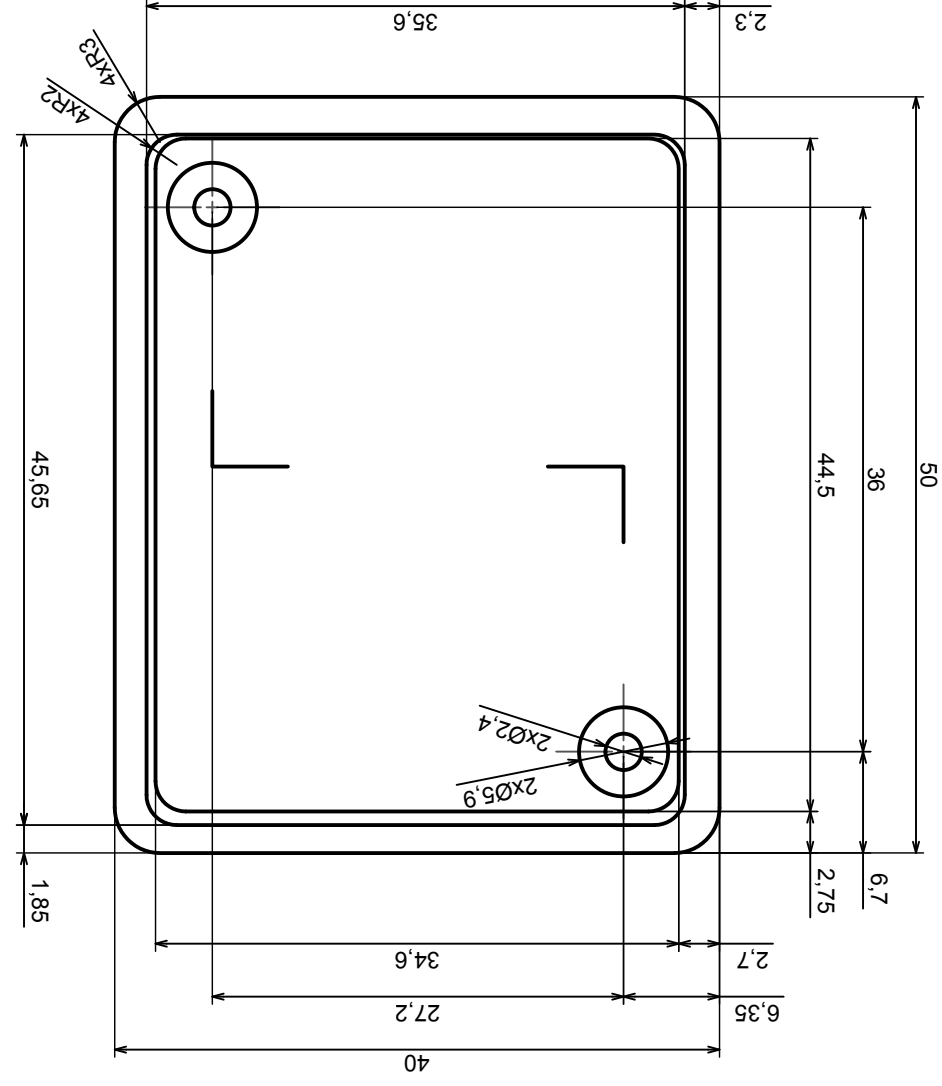

Tolerance: +/- 0,5	Scale 2:1
	Material: PS, ABS	Format: A3
Product model		Enclosure Z47U - Base
All rights reserved, Copyright Kradex 2017		

B-B

B

B