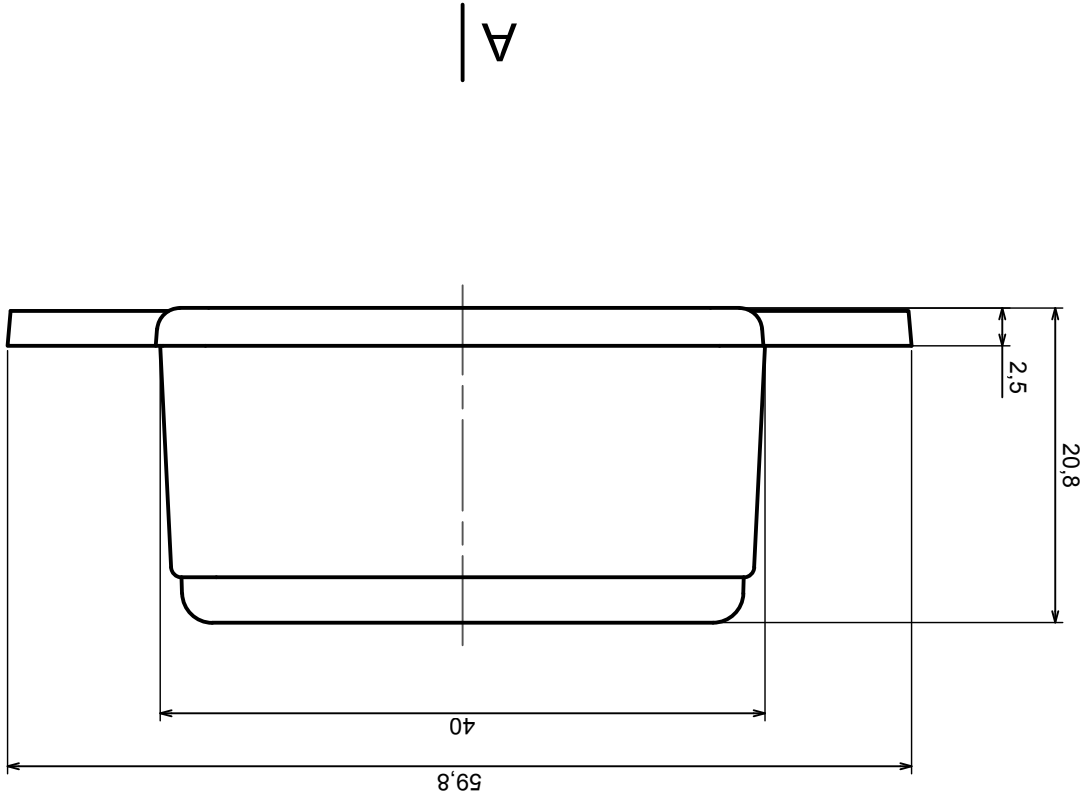

All rights reserved, Copyright Kradex 2017		Product model	Enclosure Z47U - Assembly
Format: A3	Material: PS, ABS	Scale 2:1	Tolerance: +/- 0,5

A |

A |

16,3

A-A

	Tolerance: +/- 0,5	Scale 2:1
	Material: PS, ABS	Format: A3
Product model		Enclosure Z47U - Base
All rights reserved, Copyright Kradex 2017		