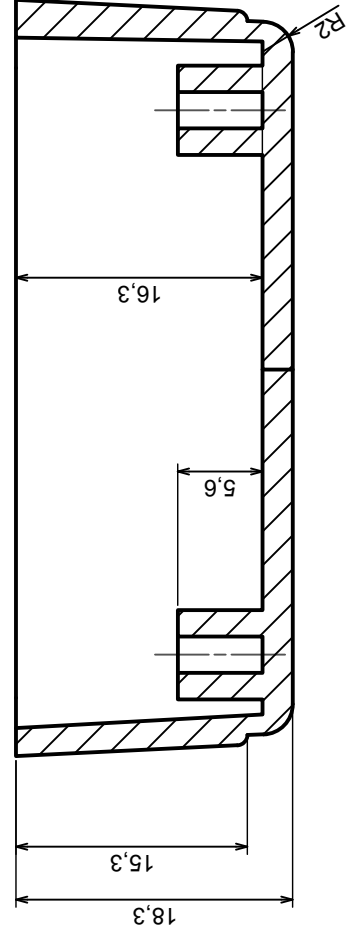

All rights reserved, Copyright Kradex 2017		Product model	Enclosure Z47U - Assembly
Format: A3	Material: PS, ABS	Scale 2:1	Tolerance: +/- 0,5

A |

A |

16,3

A-A

	Tolerance: +/- 0,5	Scale 2:1
	Material: PS, ABS	Format: A3
Product model		Enclosure Z47U - Base
All rights reserved, Copyright Kradex 2017		