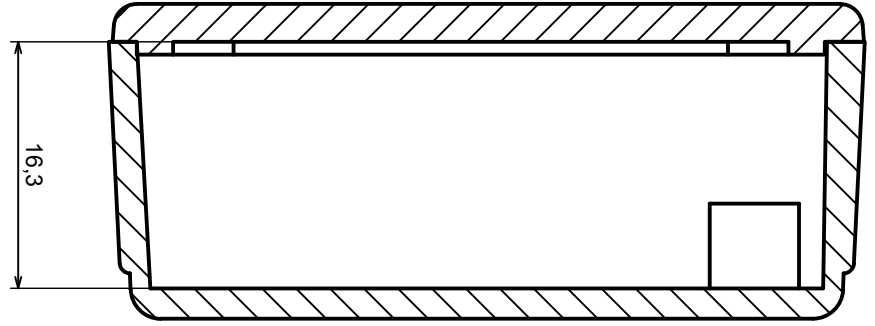

All rights reserved, Copyright Kradex 2017		Product model	Enclosure Z47U - Assembly
Format: A3	Material: PS, ABS	Scale 2:1	Tolerance: +/- 0,5

A |

A |

16,3

A-A

	Tolerance: +/- 0,5	Scale 2:1
	Material: PS, ABS	Format: A3
Product model		Enclosure Z47U - Base
All rights reserved, Copyright Kradex 2017		