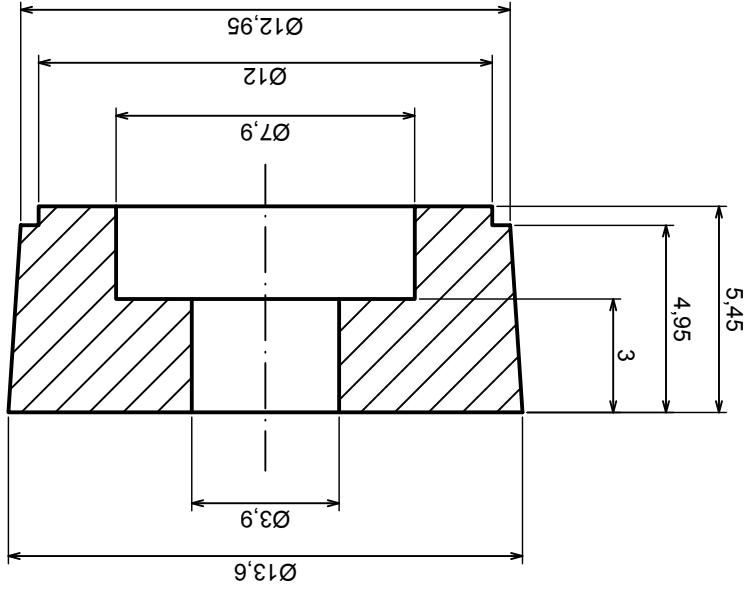

Tolerance: +/- 0.8

Scale 1:1

Material: PS, ABS

Format: A3

Product model
Enclosure Z50B - Assembly

All rights reserved, Copyright Kradex 2017

A-A

A

A

Scale 1:1	Tolerance: +/- 0,8
Format: A3	Material: PS, ABS
Product model	Enclosure Z50B - Base
All rights reserved, Copyright Kradex 2017	

Scale 1:1	Tolerance: +/- 0,8
Format: A3	Material: PS, ABS
Product model	Enclosure Z50B - Cover
All rights reserved, Copyright Kradex 2017	

Scale 1:1		
Tolerance: +/- 0,8		
Format: A3		Material: PS, ABS
Product model		
Enclosure Z50B - Board		
All rights reserved, Copyright Kradex 2017		

Scale 5:1		Tolerance: +/- 0,5
Format: A3		Material: PS, ABS
Product model		Enclosure Z50B - Foot
All rights reserved, Copyright Kradex 2017		