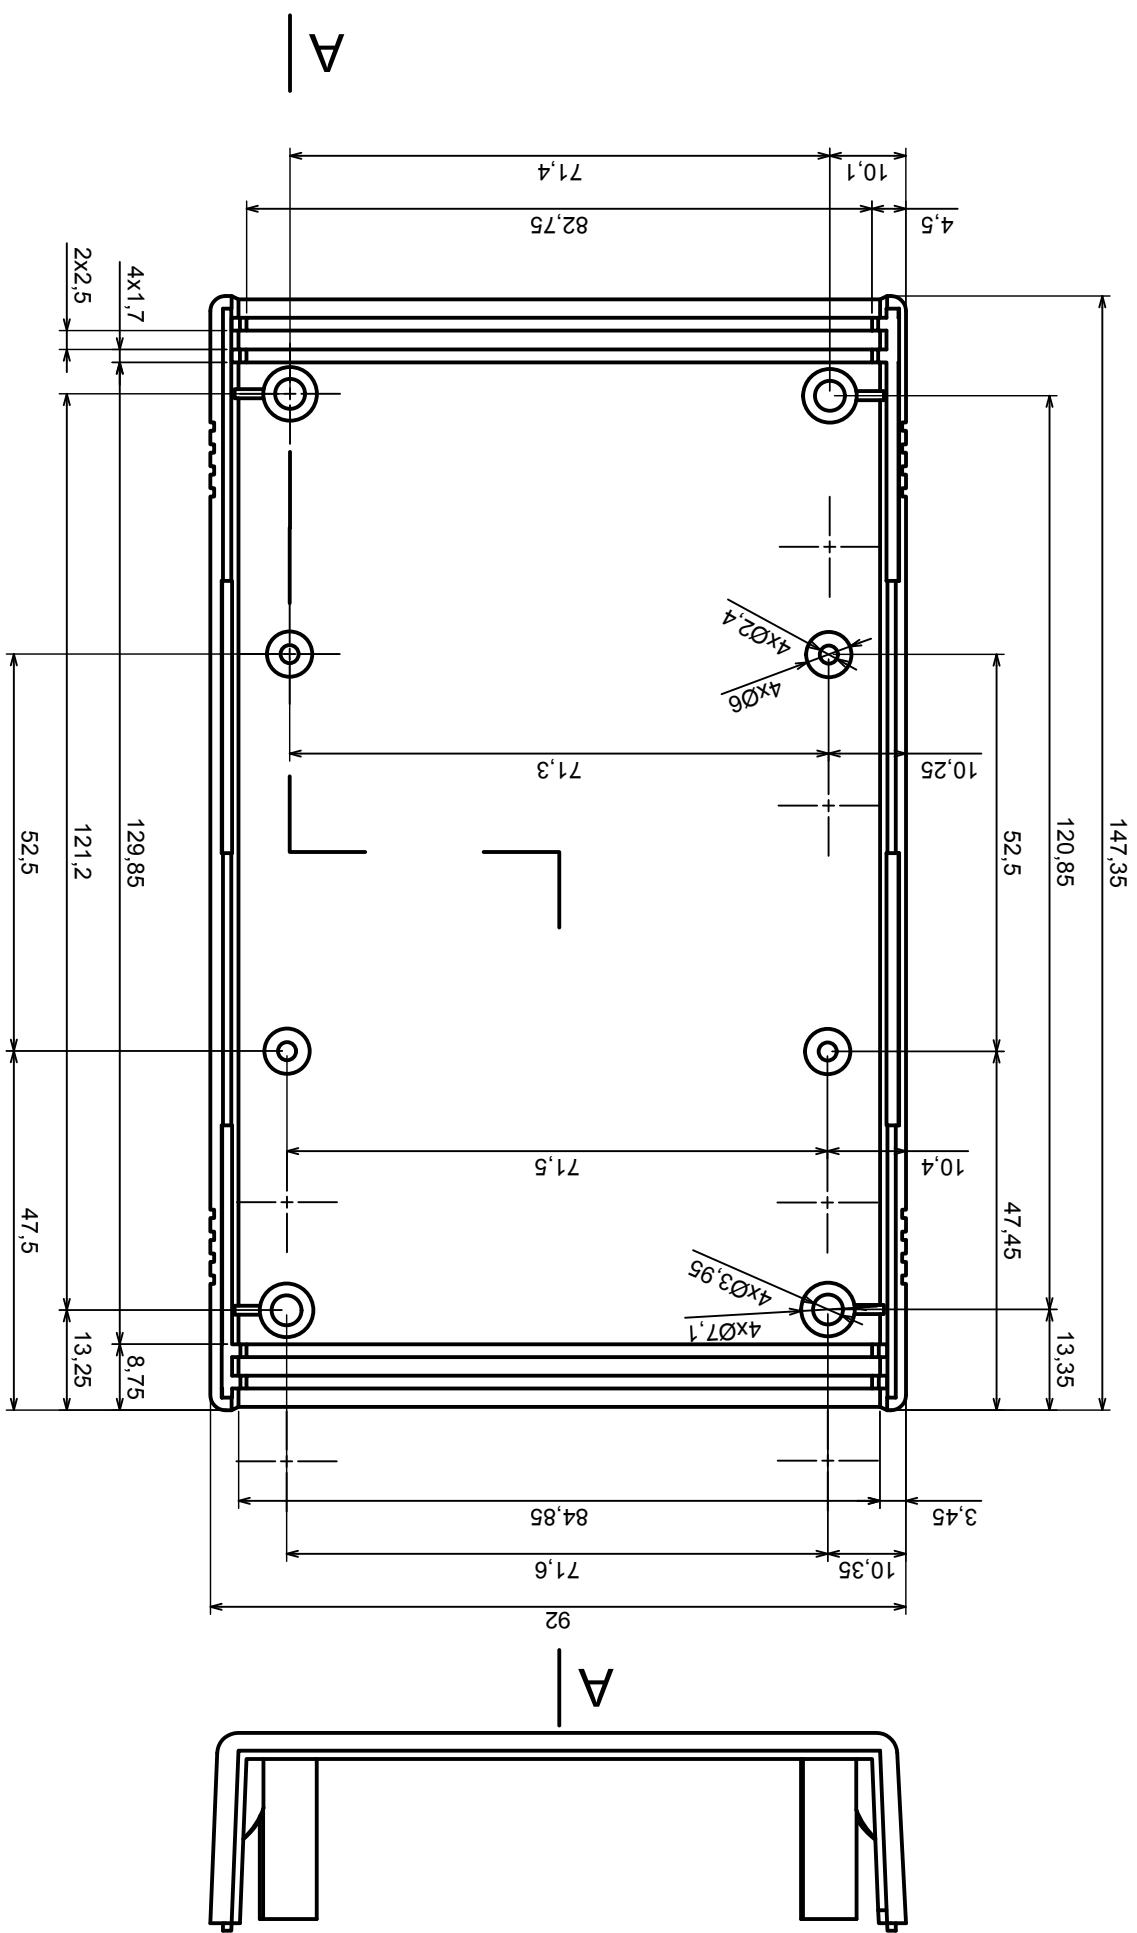

Tolerance: +/- 0.8

Scale 1:1

Material: PS, ABS

Format: A3

Product model
Enclosure Z50B - Assembly

All rights reserved, Copyright Kradex 2017

A-A

A

A

Scale 1:1	Tolerance: +/- 0,8
Format: A3	Material: PS, ABS
Product model	Enclosure Z50B - Base
All rights reserved, Copyright Kradex 2017	

Scale 1:1	Tolerance: +/- 0,8
Format: A3	Material: PS, ABS
Product model	Enclosure Z50B - Cover
All rights reserved, Copyright Kradex 2017	

Scale 1:1		
Tolerance: +/- 0,8		
Format: A3		Material: PS, ABS
Product model		
Enclosure Z50B - Board		
All rights reserved, Copyright Kradex 2017		

Scale 5:1		Tolerance: +/- 0,5
Format: A3		Material: PS, ABS
Product model		Enclosure Z50B - Foot
All rights reserved, Copyright Kradex 2017		