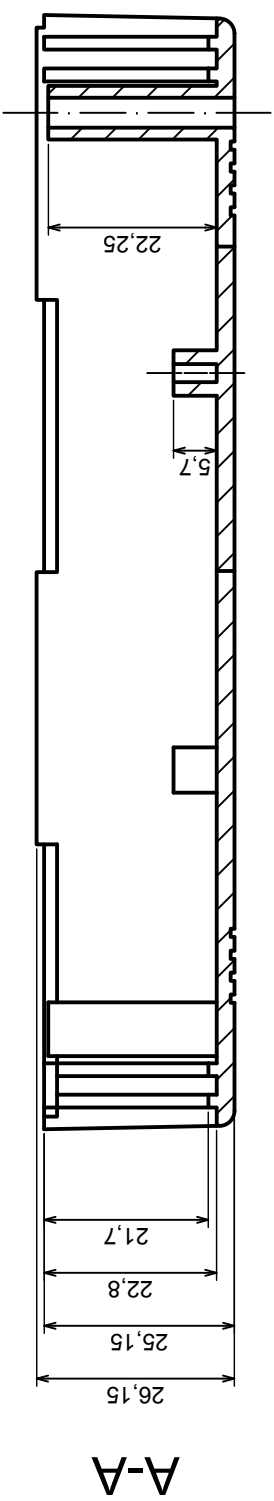

Tolerance: +/- 0.8

Scale 1:1

Material: PS, ABS

Format: A3

Product model
Enclosure Z50B - Assembly

All rights reserved, Copyright Kradex 2017

A-A

A

A

Scale 1:1	Tolerance: +/- 0,8
Format: A3	Material: PS, ABS
Product model	Enclosure Z50B - Base
All rights reserved, Copyright Kradex 2017	

Scale 1:1	Tolerance: +/- 0,8
Format: A3	Material: PS, ABS
Product model	Enclosure Z50B - Cover
All rights reserved, Copyright Kradex 2017	

Scale 1:1		
Tolerance: +/- 0,8		
Format: A3		Material: PS, ABS
Product model		
Enclosure Z50B - Board		
All rights reserved, Copyright Kradex 2017		

Scale 5:1		Tolerance: +/- 0,5
Format: A3		Material: PS, ABS
Product model		Enclosure Z50B - Foot
All rights reserved, Copyright Kradex 2017		