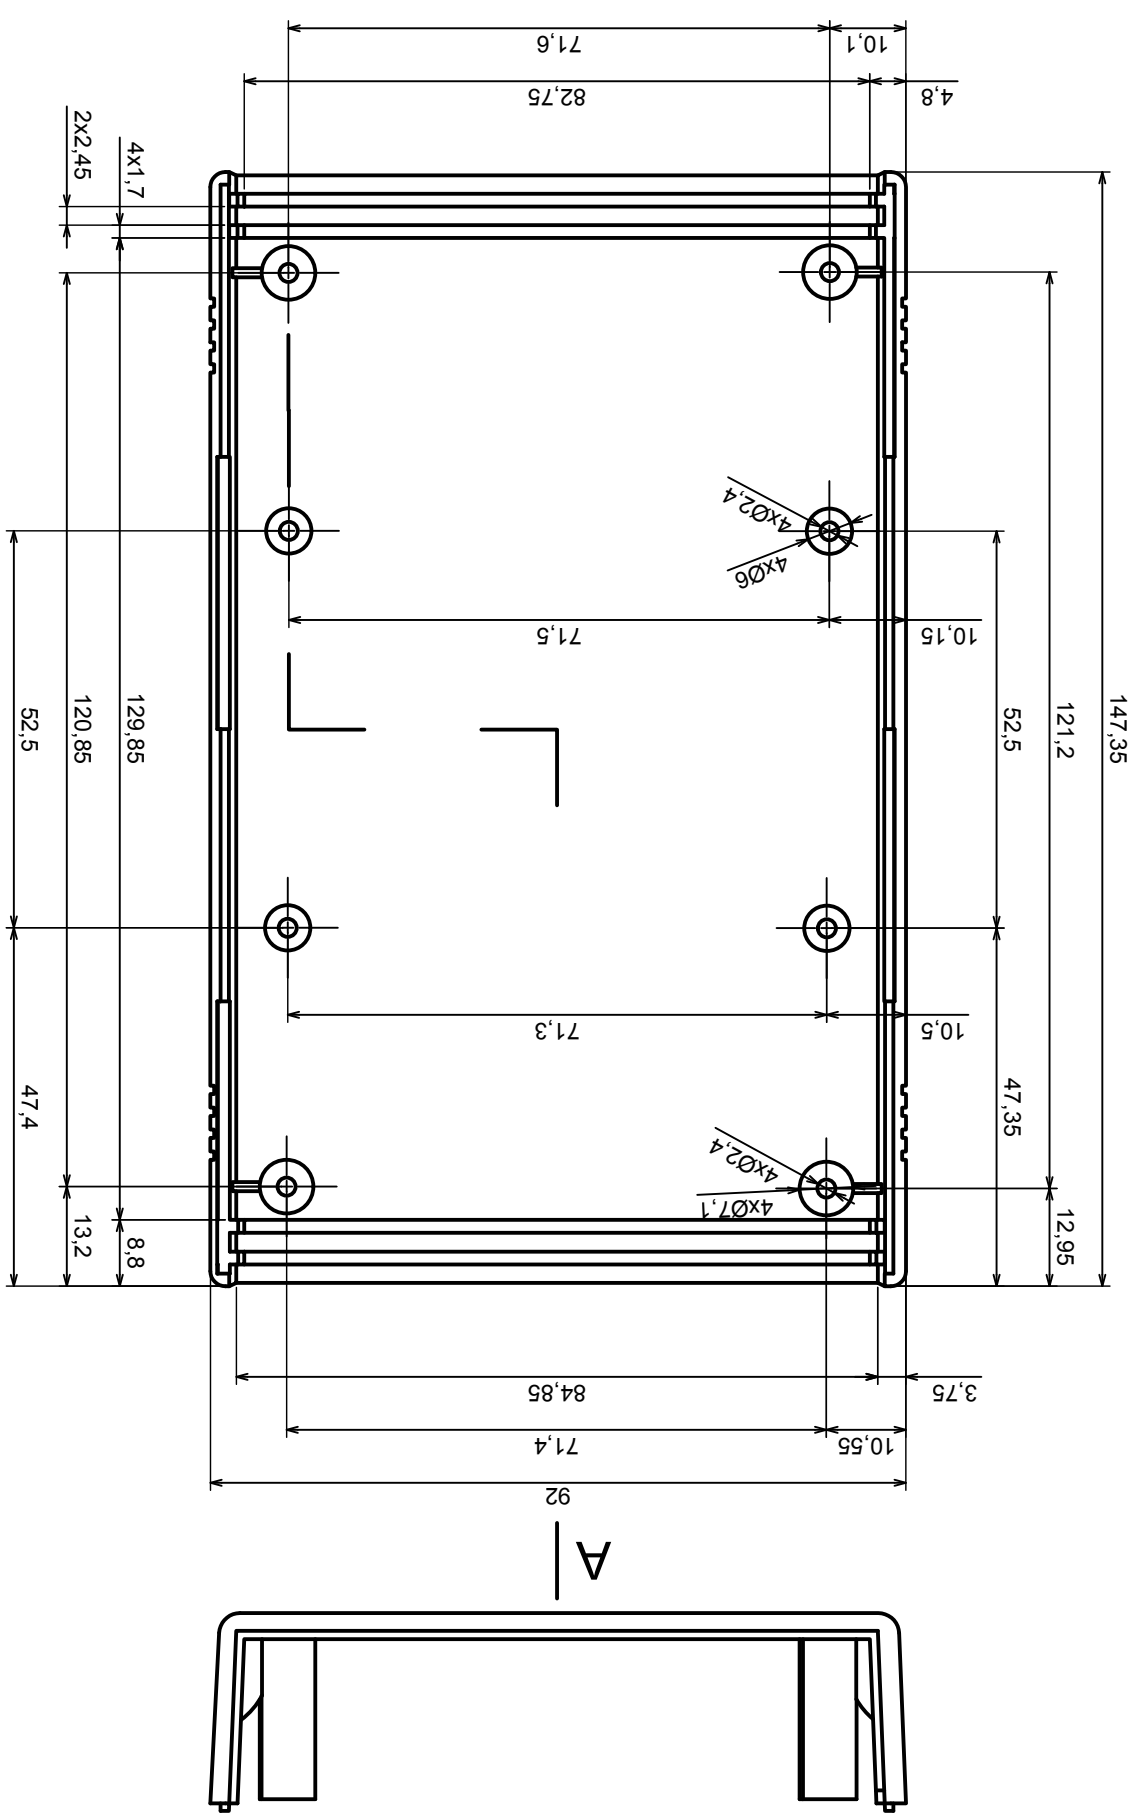

Tolerance: +/- 0.8

Scale 1:1

Material: PS, ABS

Format: A3

Product model
Enclosure Z50B - Assembly

All rights reserved, Copyright Kradex 2017

A-A

A

A

Scale 1:1	Tolerance: +/- 0,8
Format: A3	Material: PS, ABS
Product model	Enclosure Z50B - Base
All rights reserved, Copyright Kradex 2017	

Scale 1:1	Tolerance: +/- 0,8
Format: A3	Material: PS, ABS
Product model	Enclosure Z50B - Cover
All rights reserved, Copyright Kradex 2017	

Scale 1:1		
Tolerance: +/- 0,8		
Format: A3		Material: PS, ABS
Product model		
Enclosure Z50B - Board		
All rights reserved, Copyright Kradex 2017		

Scale 5:1		Tolerance: +/- 0,5
Format: A3		Material: PS, ABS
Product model		Enclosure Z50B - Foot
All rights reserved, Copyright Kradex 2017		