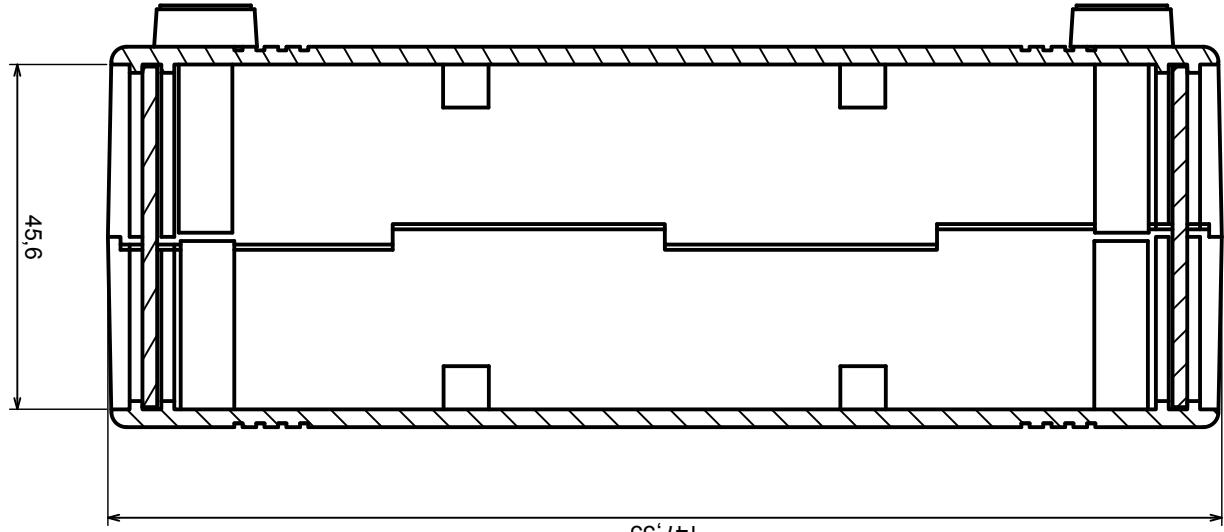

Tolerance: +/- 0.8

Scale 1:1

Material: PS, ABS

Format: A3

Product model
Enclosure Z50B - Assembly

All rights reserved, Copyright Kradex 2017

A-A

A

A

Scale 1:1	Tolerance: +/- 0,8
Format: A3	Material: PS, ABS
Product model	Enclosure Z50B - Base
All rights reserved, Copyright Kradex 2017	

Scale 1:1	Tolerance: +/- 0,8
Format: A3	Material: PS, ABS
Product model	Enclosure Z50B - Cover
All rights reserved, Copyright Kradex 2017	

Scale 1:1		
Tolerance: +/- 0,8		
Format: A3		Material: PS, ABS
Product model		
Enclosure Z50B - Board		
All rights reserved, Copyright Kradex 2017		

Scale 5:1		Tolerance: +/- 0,5
Format: A3		Material: PS, ABS
Product model		Enclosure Z50B - Foot
All rights reserved, Copyright Kradex 2017		