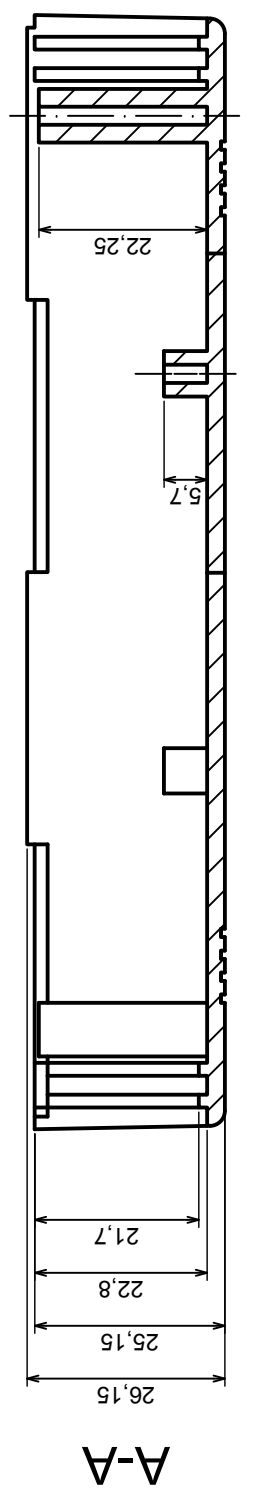

Tolerance: +/- 0.8

Scale 1:1

Material: PS, ABS

Format: A3

Product model
Enclosure Z50B - Assembly

All rights reserved, Copyright Kradex 2017

A-A

A

A

Scale 1:1	Tolerance: +/- 0,8
Format: A3	Material: PS, ABS
Product model	Enclosure Z50B - Base
All rights reserved, Copyright Kradex 2017	

Scale 1:1	Tolerance: +/- 0,8
Format: A3	Material: PS, ABS
Product model	Enclosure Z50B - Cover
All rights reserved, Copyright Kradex 2017	

Scale 1:1		
Tolerance: +/- 0,8		
Format: A3		Material: PS, ABS
Product model		
Enclosure Z50B - Board		
All rights reserved, Copyright Kradex 2017		

Scale 5:1		Tolerance: +/- 0,5
Format: A3		Material: PS, ABS
Product model		Enclosure Z50B - Foot
All rights reserved, Copyright Kradex 2017		