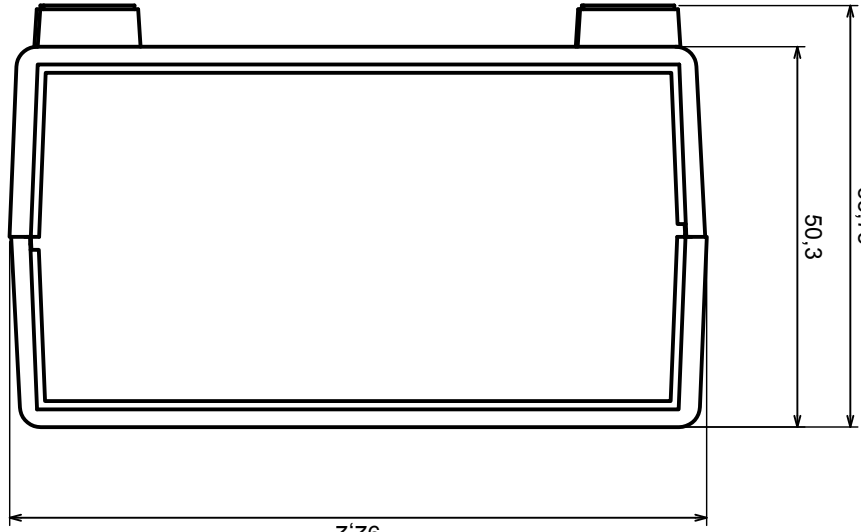

Tolerance: +/- 0.8

Scale 1:1

Material: PS, ABS

Format: A3

Product model
Enclosure Z50B - Assembly

All rights reserved, Copyright Kradex 2017

A-A

A

A

Scale 1:1	Tolerance: +/- 0,8
Format: A3	Material: PS, ABS
Product model	Enclosure Z50B - Base
All rights reserved, Copyright Kradex 2017	

Scale 1:1	Tolerance: +/- 0,8
Format: A3	Material: PS, ABS
Product model	Enclosure Z50B - Cover
All rights reserved, Copyright Kradex 2017	

Scale 1:1		
Tolerance: +/- 0,8		
Format: A3		Material: PS, ABS
Product model		
Enclosure Z50B - Board		
All rights reserved, Copyright Kradex 2017		

Scale 5:1		Tolerance: +/- 0,5
Format: A3		Material: PS, ABS
Product model		Enclosure Z50B - Foot
All rights reserved, Copyright Kradex 2017		