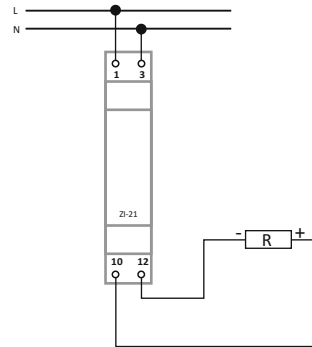

F&F Filipowski sp. j.
Konstytucyjńska 79/81 95-200 Pabianice
phone/fax: (+48 42) 215 23 83 / 227 09 71 POLAND
http://www.fif.com.pl e-mail: fif@fif.com.pl

PULSE POWER SUPPLY
Stabilized

ZI-21

Purpose

Pulse power supply is used for powering electrical and electronic equipment that require stable, filtered supply voltage independent of mains voltage alterations.

Mounting

1. Turn off the power.
2. Connect network cables to the input terminals 1-3 of the power supply.
3. Connect the receiver to the output terminals of the power supply in accordance with the marked polarization 10 (+) - 12 (-).

Technical data

input voltage	100-264V AC
output voltage	24V DC
output current	0.5A
power output	12W
current limit	I_{max}=110%I_{out}
minimum load	0%
keying frequency	70kHz
working temperature	-10-40°C
terminal dimensions	2.5mm² screw terminals
weight	1 module (18mm)
mounting	80g
ingress protection	on TH-35 rail IP20

Wiring diagram