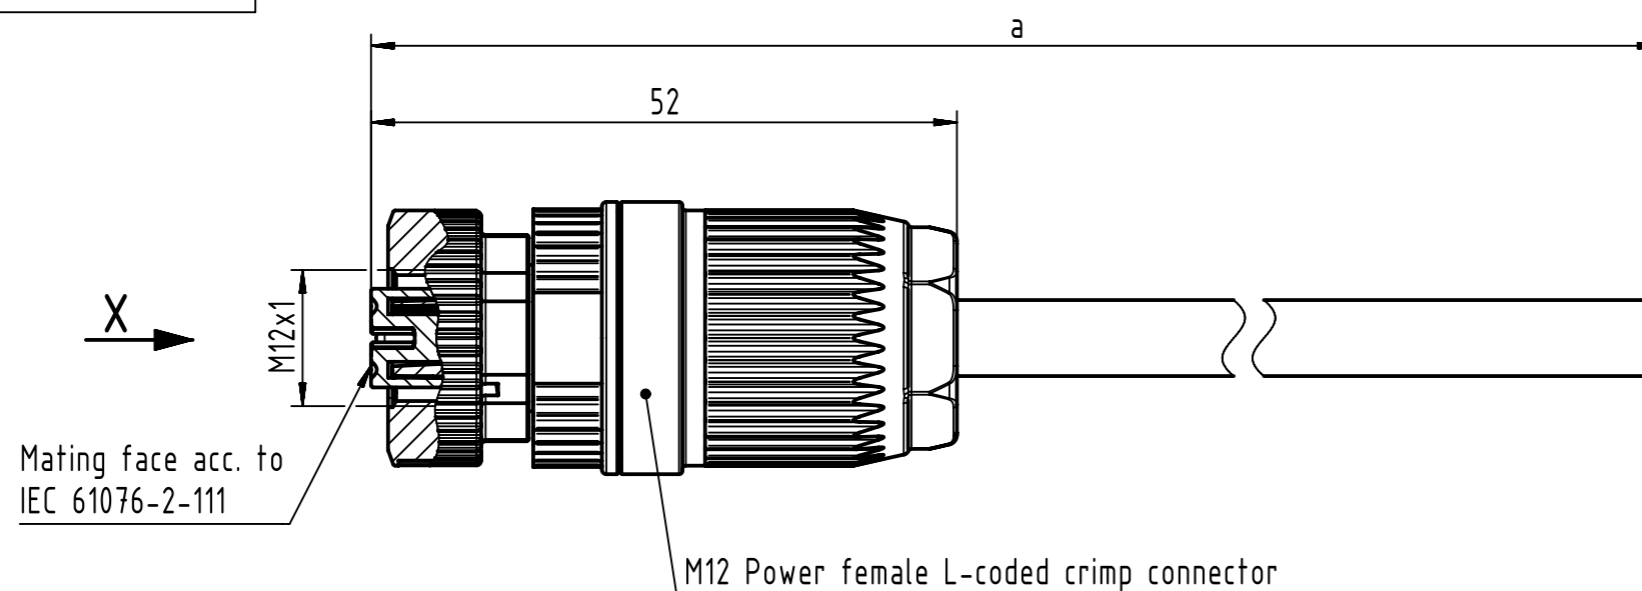

Connector Location A

Connector Location B

Mating face acc. to IEC 61076-2-111

M12 Power female L-coded crimp connector

Loading-Plan:

- 1 wire 1
- 2 wire 2
- 3 wire 3
- 4 wire 4
- FE wire 5

- Protection level: IP65/67
 - Temperature range: -40°C ... +80°C

length in "1m" step	100	XXX=000
	99	XXX=990
	.	.
	12	XXX=120
	11	XXX=110
length in "0.1m" step	10	XXX=100
	9.9	XXX=099
	9.8	XXX=098
	.	.
	.	.
	0.5	XXX=005
	0.4	XXX=004
	0.3	XXX=003
	0.2	XXX=002
Step	a[m]	XXX

6.0 to 100	±1%
0.6 to 5.9	+0.04
0.2 to 0.5	+0.02
a [m]	Tolerance

OZ-500, PVC grey, 5x1,5mm ²	2133A700523XXX
Type of cable	Part no.

All rights reserved Department HCS - RO HARTING Customised Solutions D-32427 Minden	All Dimensions in mm Tech. Character. Free size tol. According to production drawing 2016-09-07	Created by COSTEA	Inspected by MUNTEANV	Standardisation AVRAM	Date 2016-09-08	State Final Release	Doc-Key / ECM-Nr. 100689087/UGD/001/A 500000108685
	Title M12 L-coded Cable Assembly	Type TB	Number 2133A700523XXX	Rev. A	Page 1/1		