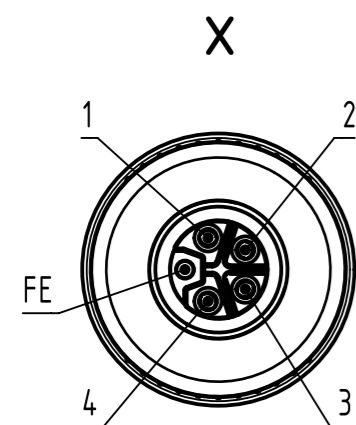

Connector Location A

Connector Location B

Mating face acc. to IEC 61076-2-111

M12 Power female L-coded crimp connector

Loading-Plan:

- 1 wire 1
- 2 wire 2
- 3 wire 3
- 4 wire 4
- FE wire 5

- Protection level: IP65/67
 - Temperature range: -40°C ... +80°C

length in "1m" step	100	XXX=000
	99	XXX=990
	.	.
	12	XXX=120
	11	XXX=110
length in "0.1m" step	10	XXX=100
	9.9	XXX=099
	9.8	XXX=098
	.	.
	.	.
	0.5	XXX=005
	0.4	XXX=004
	0.3	XXX=003
	0.2	XXX=002
Step	a[m]	XXX

6.0 to 100	±1%
0.6 to 5.9	+0.04
0.2 to 0.5	+0.02
a [m]	Tolerance

OZ-500, PVC grey, 5x1,5mm ²	2133A700523XXX
Type of cable	Part no.

All rights reserved Department HCS - RO HARTING Customised Solutions D-32427 Minden	All Dimensions in mm Tech. Character. Free size tol. According to production drawing 2016-09-07	Created by COSTEA	Inspected by MUNTEANV	Standardisation AVRAM	Date 2016-09-08	State Final Release	Doc-Key / ECM-Nr. 100689087/UGD/001/A 500000108685
	Title M12 L-coded Cable Assembly	Type TB	Number 2133A700523XXX	Rev. A	Page 1/1		