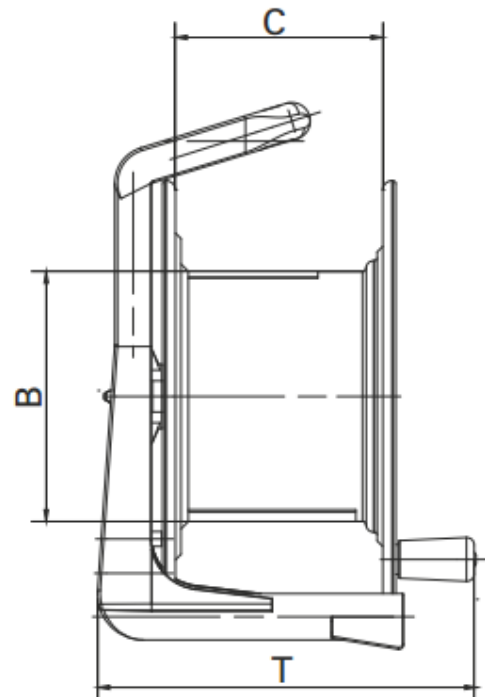

GT235 HAND WOUND CABLE REEL

Part number. 428515

Weight: 1.00kg

Min/Max Operating Temperature: -20°C to +100°C

Measures in mm / inch A: 233 / 9,17 B: 135 / 5,31 C:
112 / 4,41 F: 208 / 8,19 G: 137 / 5,39 H: 295 / 11,61
T: 204 / 8,03

Please note - this reel does not have sockets as standard.

X-ON Electronics

Largest Supplier of Electrical and Electronic Components

Click to view similar products for [MARCADDY](#) manufacturer:

Other Similar products are found below :