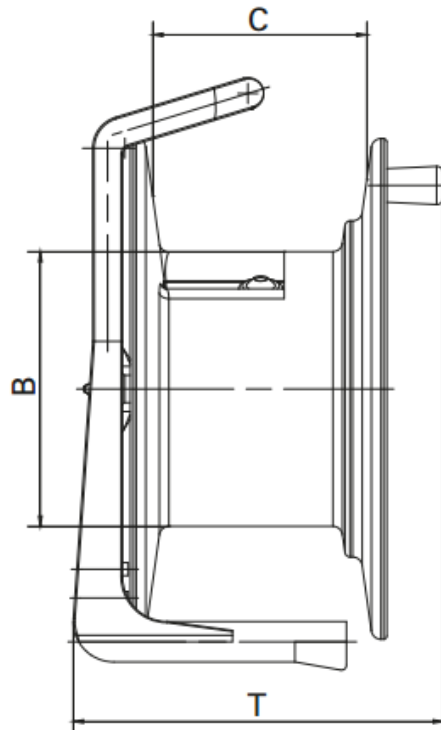

GT310 HAND WOUND CABLE REEL

Part number. 428519

Weight: 1.80kg

Min/Max Operating Temperature: -20°C to +100°C

Measures in mm / inch A: 310 / 12,2 B: 170 / 6,69
C: 132 / 5,2 F: 263 / 10,35 G: 174 / 6,85 H: 367 / 14,45 T: 229 / 9,02

Please note - this reel does not have sockets as standard.

X-ON Electronics

Largest Supplier of Electrical and Electronic Components

Click to view similar products for [MARCADDY](#) manufacturer:

Other Similar products are found below :