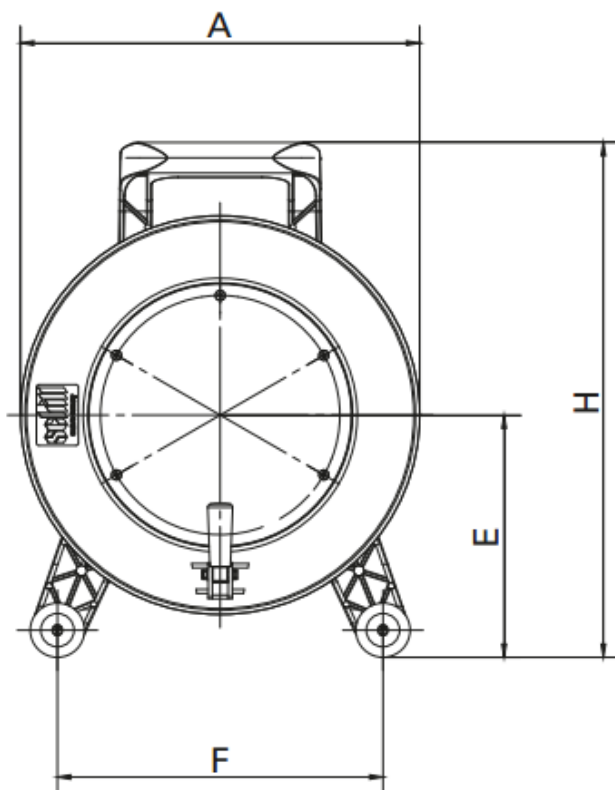

GT380 HAND WOUND CABLE REEL

Part number. 428523

Weight: 4.20kg

Min/Max Operating Temperature: -20°C to +100°C

Measures in mm / inch A: 380 / 14,96 B: 236 / 9,29 C: 182 / 7,17 F: 310 / 12,2 G: 231 / 9,09 H: 491 / 19,33 T: 291 / 11,46

Please note - this reel does not have sockets as standard and can be supplied with a metal or plastic stand.

X-ON Electronics

Largest Supplier of Electrical and Electronic Components

Click to view similar products for [MARCADDY](#) manufacturer: