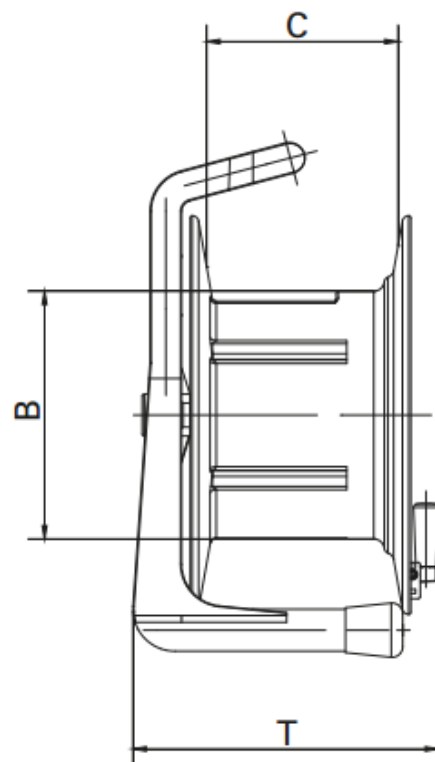

GT380 HAND WOUND CABLE REEL

Part number. 428523

Weight: 4.20kg

Min/Max Operating Temperature: -20°C to +100°C

Measures in mm / inch A: 380 / 14,96 B: 236 / 9,29 C: 182 / 7,17 F: 310 / 12,2 G: 231 / 9,09 H: 491 / 19,33 T: 291 / 11,46

Please note - this reel does not have sockets as standard and can be supplied with a metal or plastic stand.

X-ON Electronics

Largest Supplier of Electrical and Electronic Components

Click to view similar products for [MARCADDY](#) manufacturer: