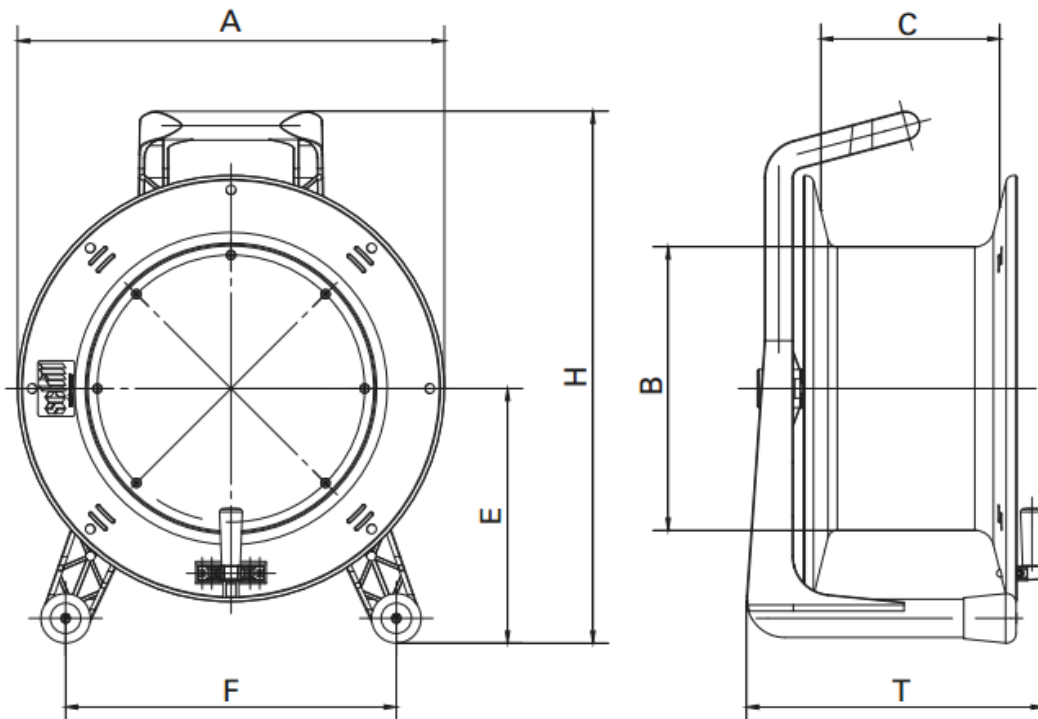

GT450 HAND WOUND CABLE REEL

Part number. 428524

Weight: 5.20kg

Min/Max Operating Temperature: -20°C to +100°C

Measures in mm / inch A: 445 / 17.52 B: 296 / 11.65 C: 187 / 7.36 F: 345 / 13.58 G: 266 / 10.47 H: 555 / 21.85 T: 312 / 12.28