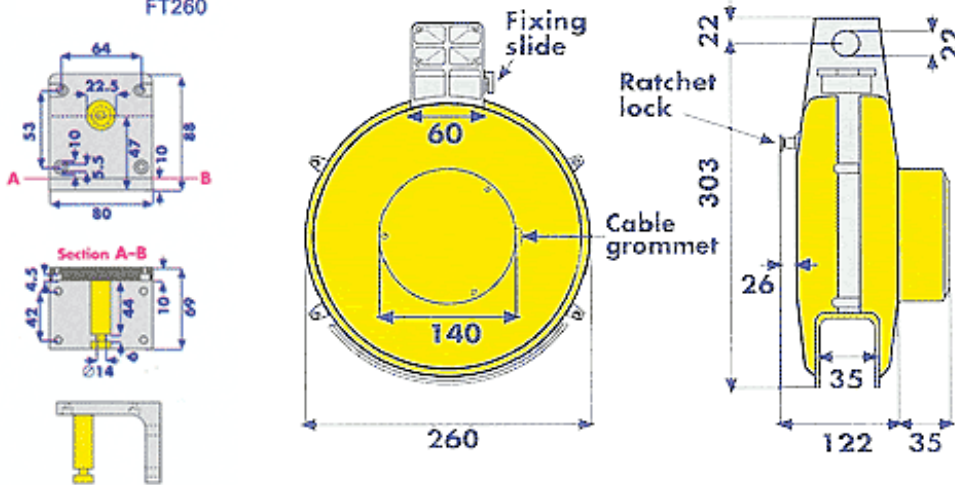

Depending on requirements, the desired length of cable is unwound; the remaining cable is neatly stored on the reel - safe from dirt and damage. When the cable connection is no longer required, a short pull on the stopper and the cable neatly rewinds. A spring return cable reel means a safe and organized workplace.

Features:

- Adjustable ball stop
- Ratchet on/off facility
- Fused terminal block
- 0.8mOhm contact resistance
- Universal mounting bracket
- IP20 protection
- High quality brass slip ring with silver contacts

Supplied with a variety of lengths, sizes and types of cable, with an operating temperature range of +5°C to +60°C.

See specifications for full range.

Dimensions: FT260

Universal bracket for FT260

Specifications: FT260

Model	Cable Length, Cores & Size	Max Load		Weight	Part No
		Wound	Unwound		
FT260.0312	12m 3 x 1.0mm ²	4A	10A	4.1kg	400001
FT260.0308	8m 3 x 1.5mm ²	8A	10A*	4.0kg	400002
FT260.0505	5m 5 x 1.5mm ²	5A	10A*	4.0kg	400003
FTE260.0110	10m 1 x 10mm ²	-	-	4.5kg	400004
FT260.0406	6m 4 x 1.5mm ²	4A	10A*	4.0kg	400005
FTT260.0210	10m 2 x 10mm ²	100w	@24V	7.5kg	400006
FT260.0305 16A 240V	5m 3 x 2.5mm ²	8A**	16A**	4.0kg	400007
FT260.0305 32A 240V	5m 3 x 4.0mm ²	16A**	32A**	5.0kg	400008
FT260 0305 16A 110V	5m 3 x 2.5mm ²	8A**	16A**	4.0kg	400009
FT260 0305 32A 110V	5m 3 x 4.0mm ²	16A**	32A**	5.0kg	400010
* This may be increased to 16A if fused terminal block is replaced with standard block and cable is suitably protected					
** No internal fused terminal block, cable must be suitably protected					