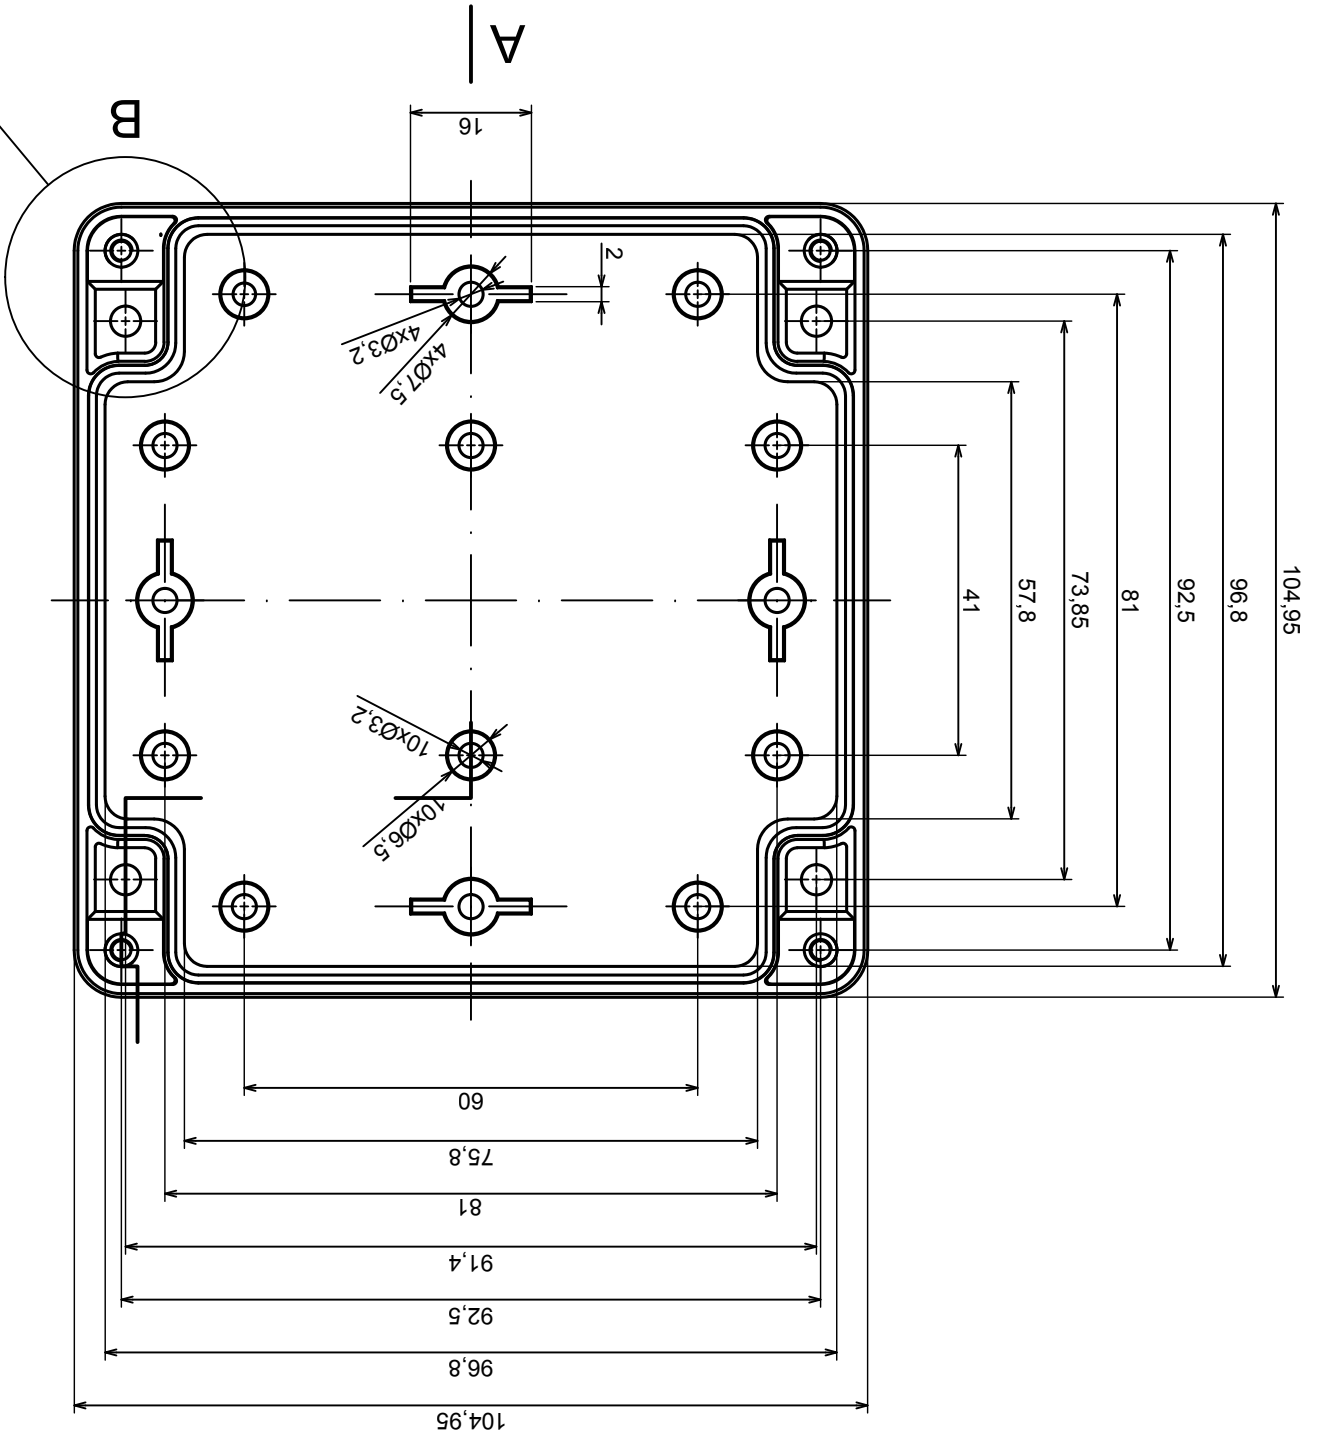

A

Tolerance: +/- 0.6

Material: PC, ABS

Scale 1:1

Format: A3

Product model: Enclosure ZP105.105.60J\_TM - Base ZP105.105.45J\_TM

All rights reserved, Copyright Kradex 2018

B (2:1)

A |

A-A

C (2:1)

Tolerance: +/- 0.6

Material: PC, ABS

Format: A3

Product model: Enclosure ZP105.105.60J\_TM-Cover ZP105.105.15J

All rights reserved, Copyright Kradex 2018