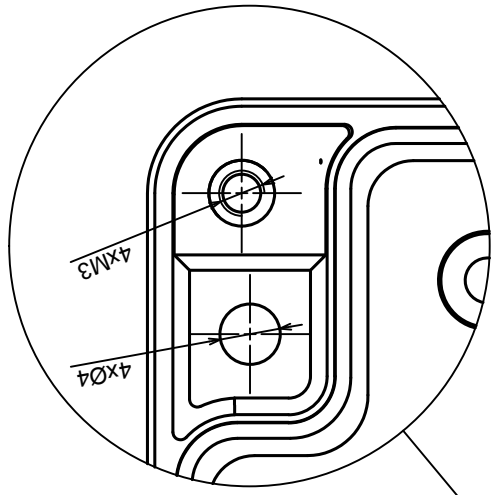

A

Tolerance: +/- 0.6

Material: PC, ABS

Scale 1:1

Format: A3

Product model: Enclosure ZP105.105.60J\_TM - Base ZP105.105.45J\_TM

All rights reserved, Copyright Kradex 2018

B (2:1)

A |

A-A

C (2:1)

Tolerance: +/- 0.6

Material: PC, ABS

Format: A3

Product model: Enclosure ZP105.105.60J\_TM-Cover ZP105.105.15J

All rights reserved, Copyright Kradex 2018