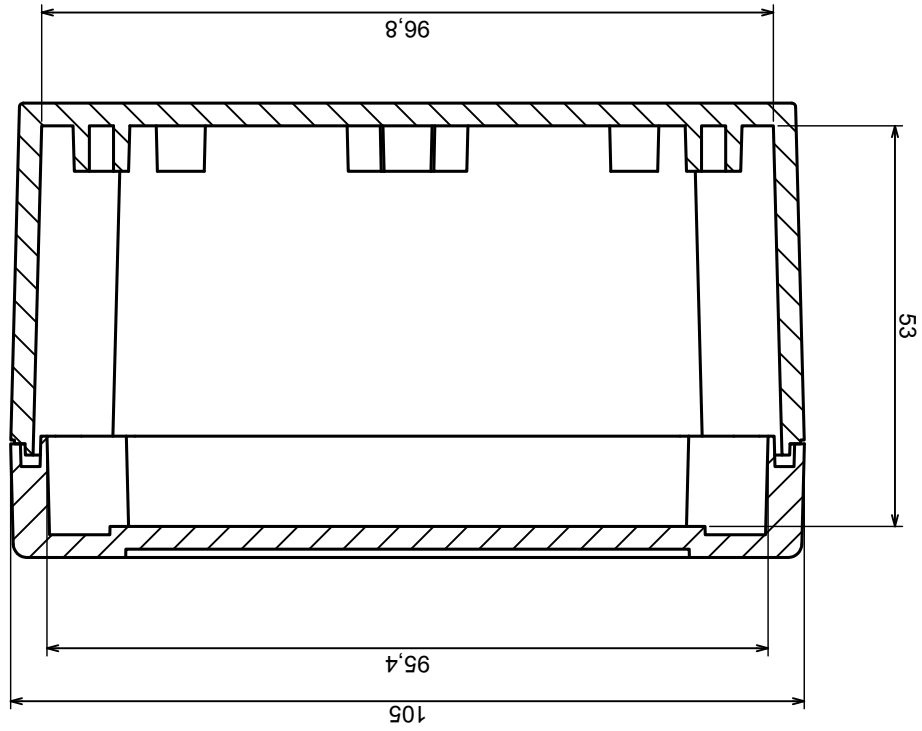

Tolerance: +/- 0,6

Material: PC, ABS

Scale 1:1

Format: A3

Product model  
Enclosure ZP105.105.60J\_TM - Assembly

All rights reserved, Copyright Kradex 2018

A-A

A

A

Tolerance: +/- 0.6

Material: PC, ABS

Scale 1:1

Format: A3

Product model: Enclosure ZP105.105.60J\_TM - Base ZP105.105.45J\_TM

All rights reserved, Copyright Kradex 2018

B (2:1)

A |

A-A

C (2:1)

Tolerance: +/- 0.6

Material: PC, ABS

Format: A3

Product model: Enclosure ZP105.105.60J\_TM-Cover ZP105.105.15J

All rights reserved, Copyright Kradex 2018