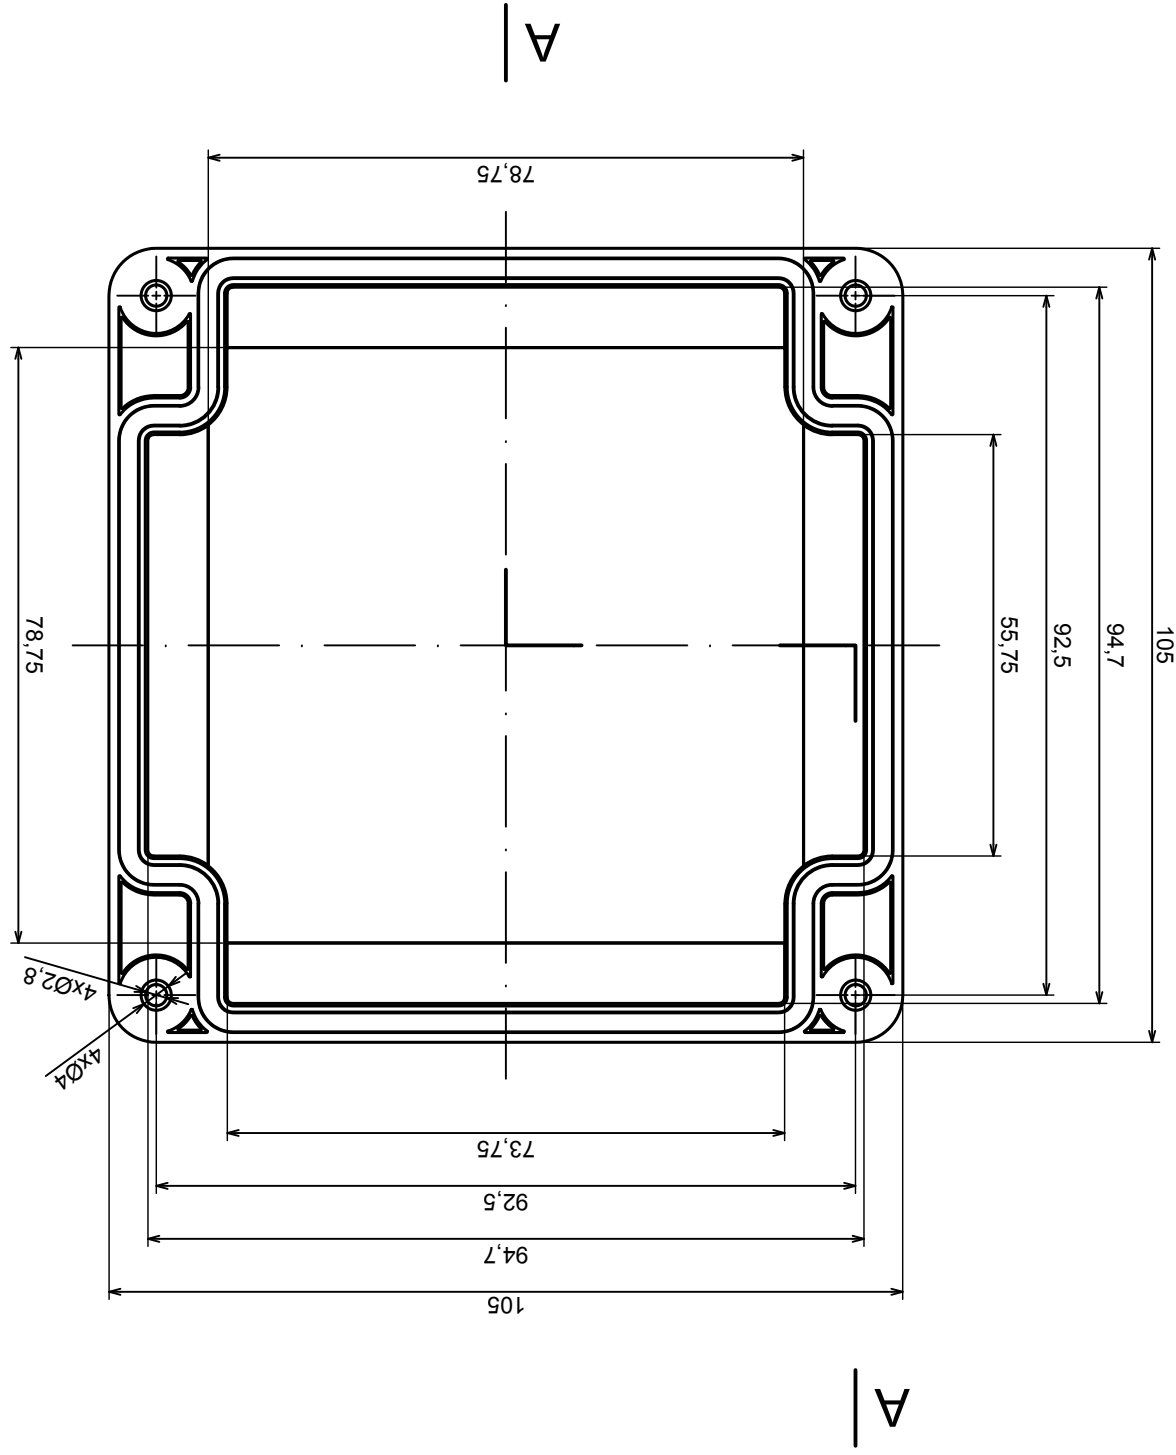

A |

A-A

C (2:1)

Tolerance: +/- 0.6

Material: PC, ABS

Format: A3

Product model: Enclosure ZP105.105.60J\_TM-Cover ZP105.105.15J

All rights reserved, Copyright Kradex 2018