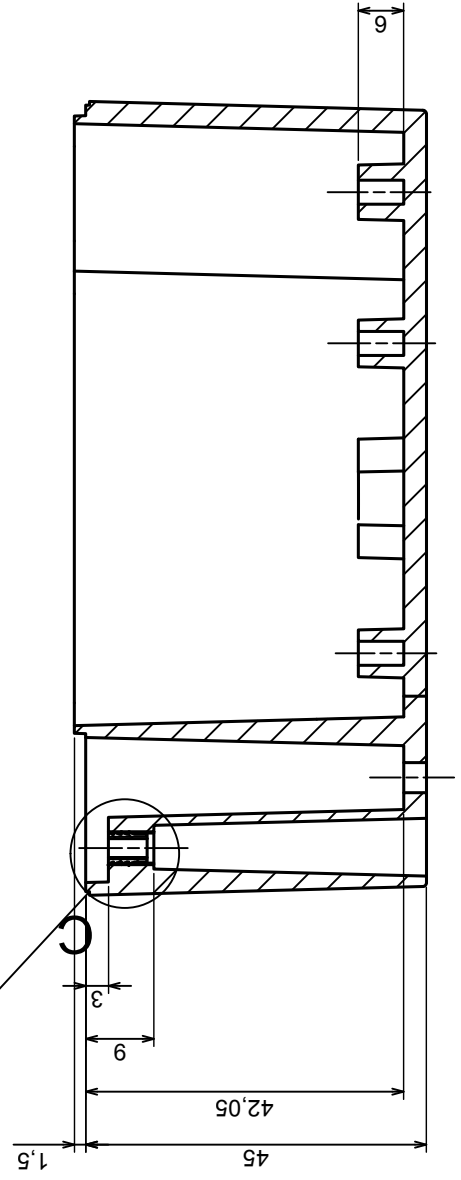

Tolerance: +/- 0,6

Material: PC, ABS

Scale 1:1

Format: A3

Product model  
Enclosure ZP105.105.60J\_TM - Assembly

All rights reserved, Copyright Kradex 2018

A-A

A

A

Tolerance: +/- 0.6

Material: PC, ABS

Scale 1:1

Format: A3

Product model: Enclosure ZP105.105.60J\_TM - Base ZP105.105.45J\_TM

All rights reserved, Copyright Kradex 2018

B (2:1)

A |

A-A

C (2:1)

Tolerance: +/- 0.6

Material: PC, ABS

Format: A3

Product model: Enclosure ZP105.105.60J\_TM-Cover ZP105.105.15J

All rights reserved, Copyright Kradex 2018