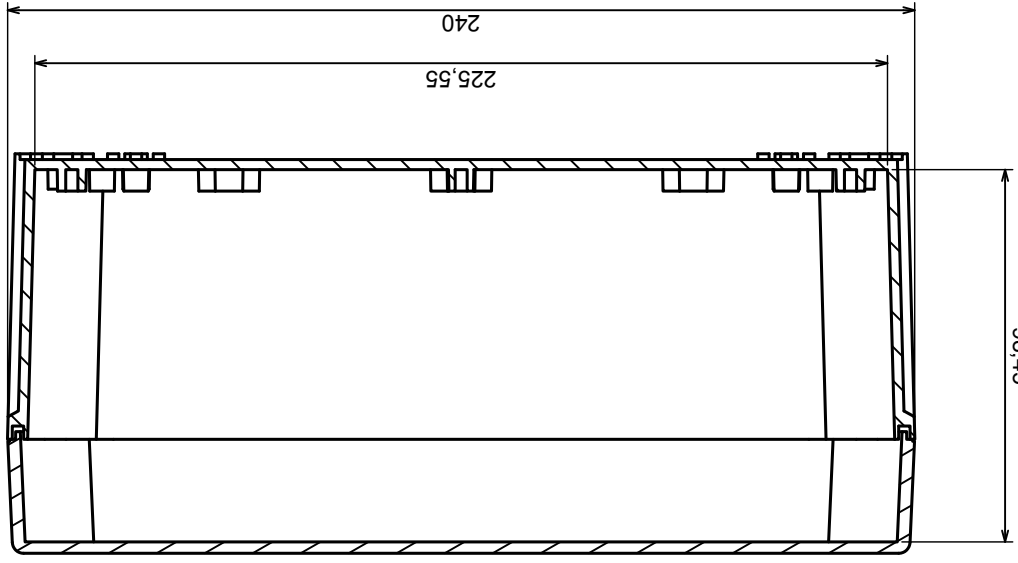

Tolerance: +/- 0.8

Scale 1:2

Material: PC, ABS

Format: A3

Product model  
Enclosure ZP240.190.105J TM - Assembly

All rights reserved, Copyright Kradex 2019

A-A

A

A

Tolerance: +/- 0.5

Material: PC, ABS

Scale 1:2

Format: A3

Product model  
Enclosure ZP240, 190, 105J TM - Base

All rights reserved, Copyright Kradex 2019

B (1:1)

D (1:1)

A-A

All rights reserved, Copyright Kradex 2019

Product model  
Enclosure ZP240.190.105J TM - Cover

Format: A3  
Material: PC, ABS

Scale 1:2  
Tolerance: +/- 0,5