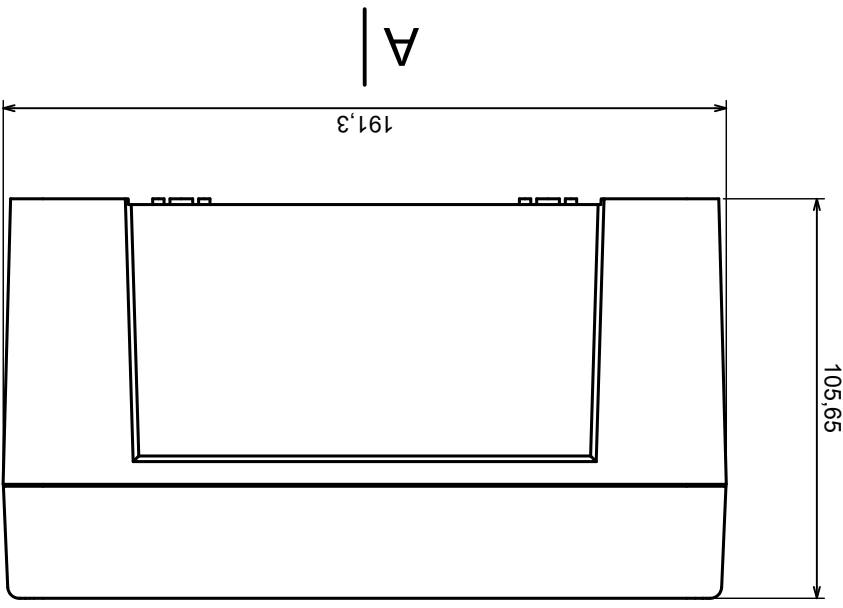

Tolerance: +/- 0.8

Scale 1:2

Material: PC, ABS

Format: A3

Product model  
Enclosure ZP240.190.105J TM - Assembly

All rights reserved, Copyright Kradex 2019

A-A

A

A

Tolerance: +/- 0.5

Material: PC, ABS

Scale 1:2

Format: A3

Product model  
Enclosure ZP240, 190, 105J TM - Base

All rights reserved, Copyright Kradex 2019

B (1:1)

D (1:1)

A-A

All rights reserved, Copyright Kradex 2019

Product model  
Enclosure ZP240.190.105J TM - Cover

Format: A3  
Material: PC, ABS

Scale 1:2  
Tolerance: +/- 0,5