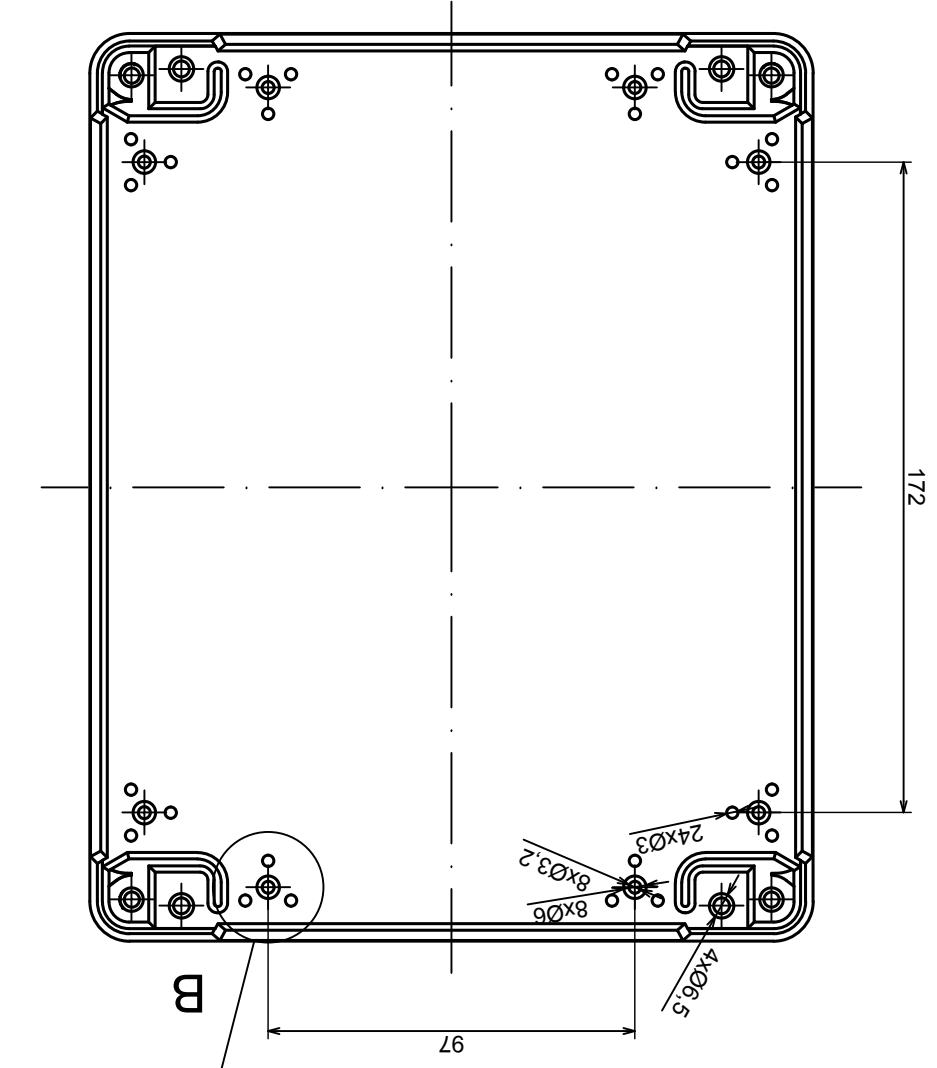

Tolerance: +/- 0.8

Scale 1:2

Material: PC, ABS

Format: A3

Product model  
Enclosure ZP240.190.105J TM - Assembly

All rights reserved, Copyright Kradex 2019

A-A

A

A

Tolerance: +/- 0.5

Material: PC, ABS

Scale 1:2

Format: A3

Product model  
Enclosure ZP240, 190, 105J TM - Base

All rights reserved, Copyright Kradex 2019

B (1:1)

D (1:1)

A-A

All rights reserved, Copyright Kradex 2019

Product model  
Enclosure ZP240.190.105J TM - Cover

Format: A3  
Material: PC, ABS

Scale 1:2  
Tolerance: +/- 0,5