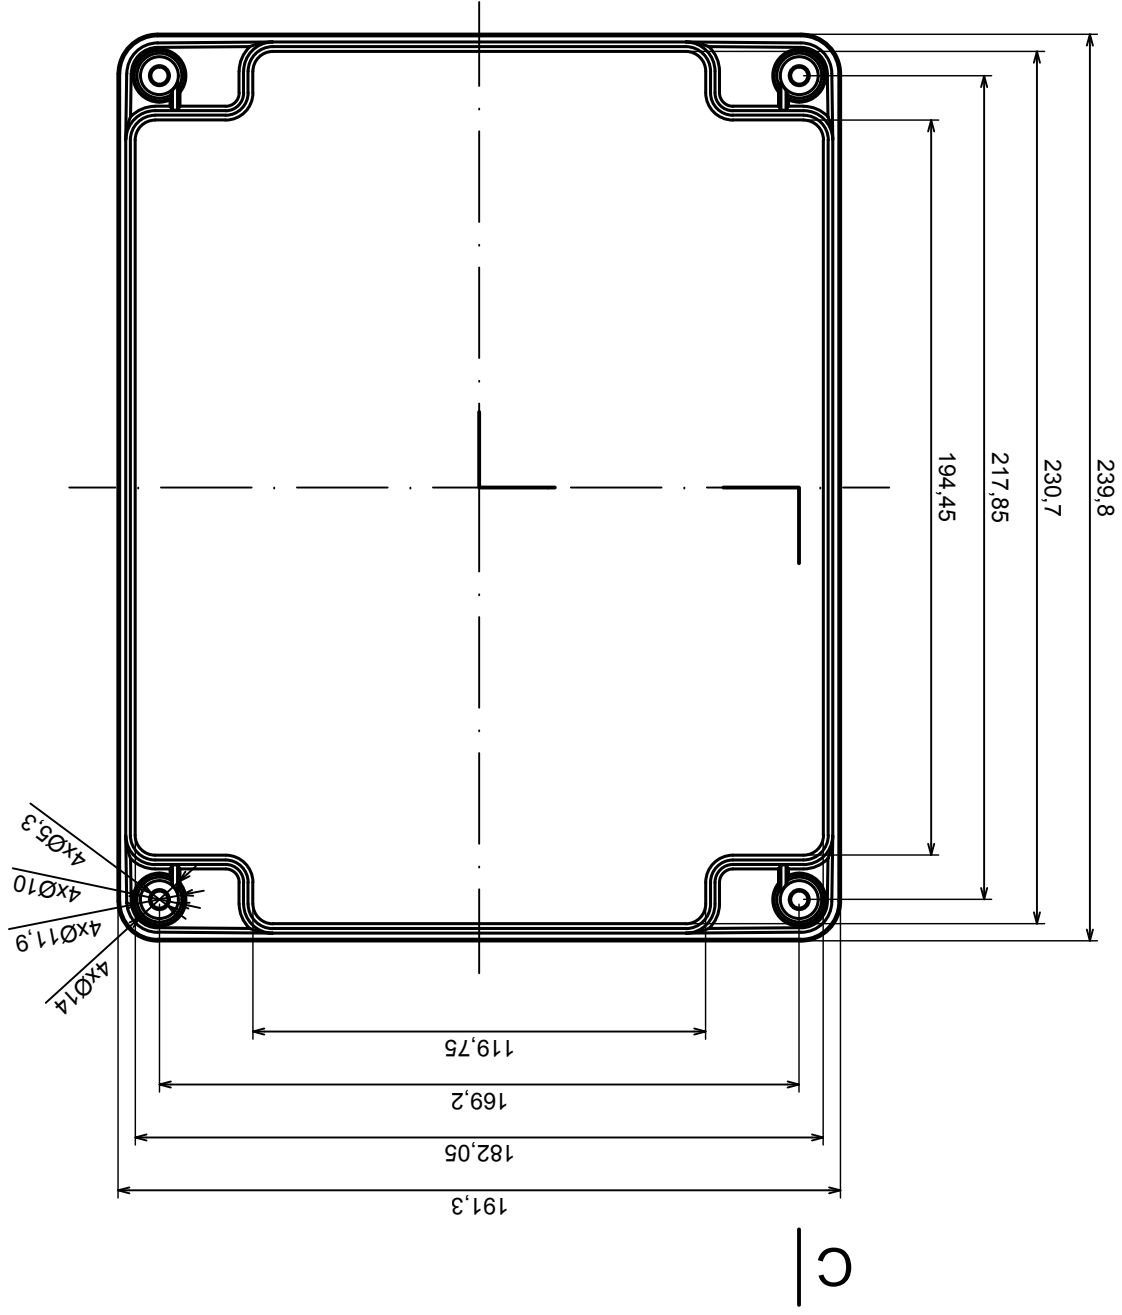

Tolerance: +/- 0.8

Scale 1:2

Material: PC, ABS

Format: A3

Product model  
Enclosure ZP240.190.105J TM - Assembly

All rights reserved, Copyright Kradex 2019

A-A

A

A

Tolerance: +/- 0.5

Material: PC, ABS

Scale 1:2

Format: A3

Product model  
Enclosure ZP240, 190, 105J TM - Base

All rights reserved, Copyright Kradex 2019

B (1:1)

D (1:1)

A-A

All rights reserved, Copyright Kradex 2019

Product model  
Enclosure ZP240.190.105J TM - Cover

Format: A3  
Material: PC, ABS

Scale 1:2  
Tolerance: +/- 0,5