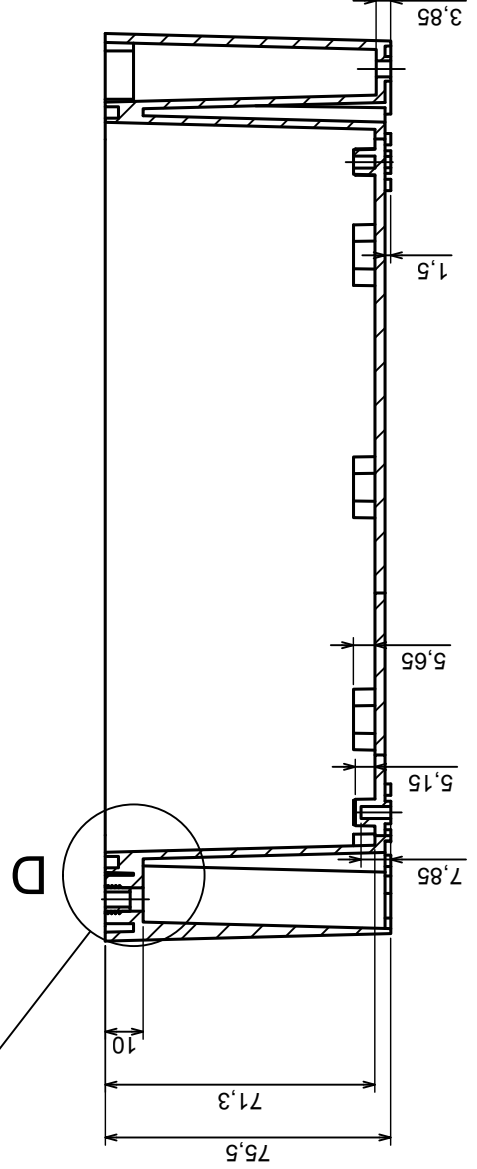

Tolerance: +/- 0.8

Scale 1:2

Material: PC, ABS

Format: A3

Product model  
Enclosure ZP240.190.105J TM - Assembly

All rights reserved, Copyright Kradex 2019

A-A

A

A

Tolerance: +/- 0.5

Material: PC, ABS

Scale 1:2

Format: A3

Product model  
Enclosure ZP240, 190, 105J TM - Base

All rights reserved, Copyright Kradex 2019

B (1:1)

D (1:1)

A-A

All rights reserved, Copyright Kradex 2019

Product model  
Enclosure ZP240.190.105J TM - Cover

Format: A3  
Material: PC, ABS

Scale 1:2  
Tolerance: +/- 0,5