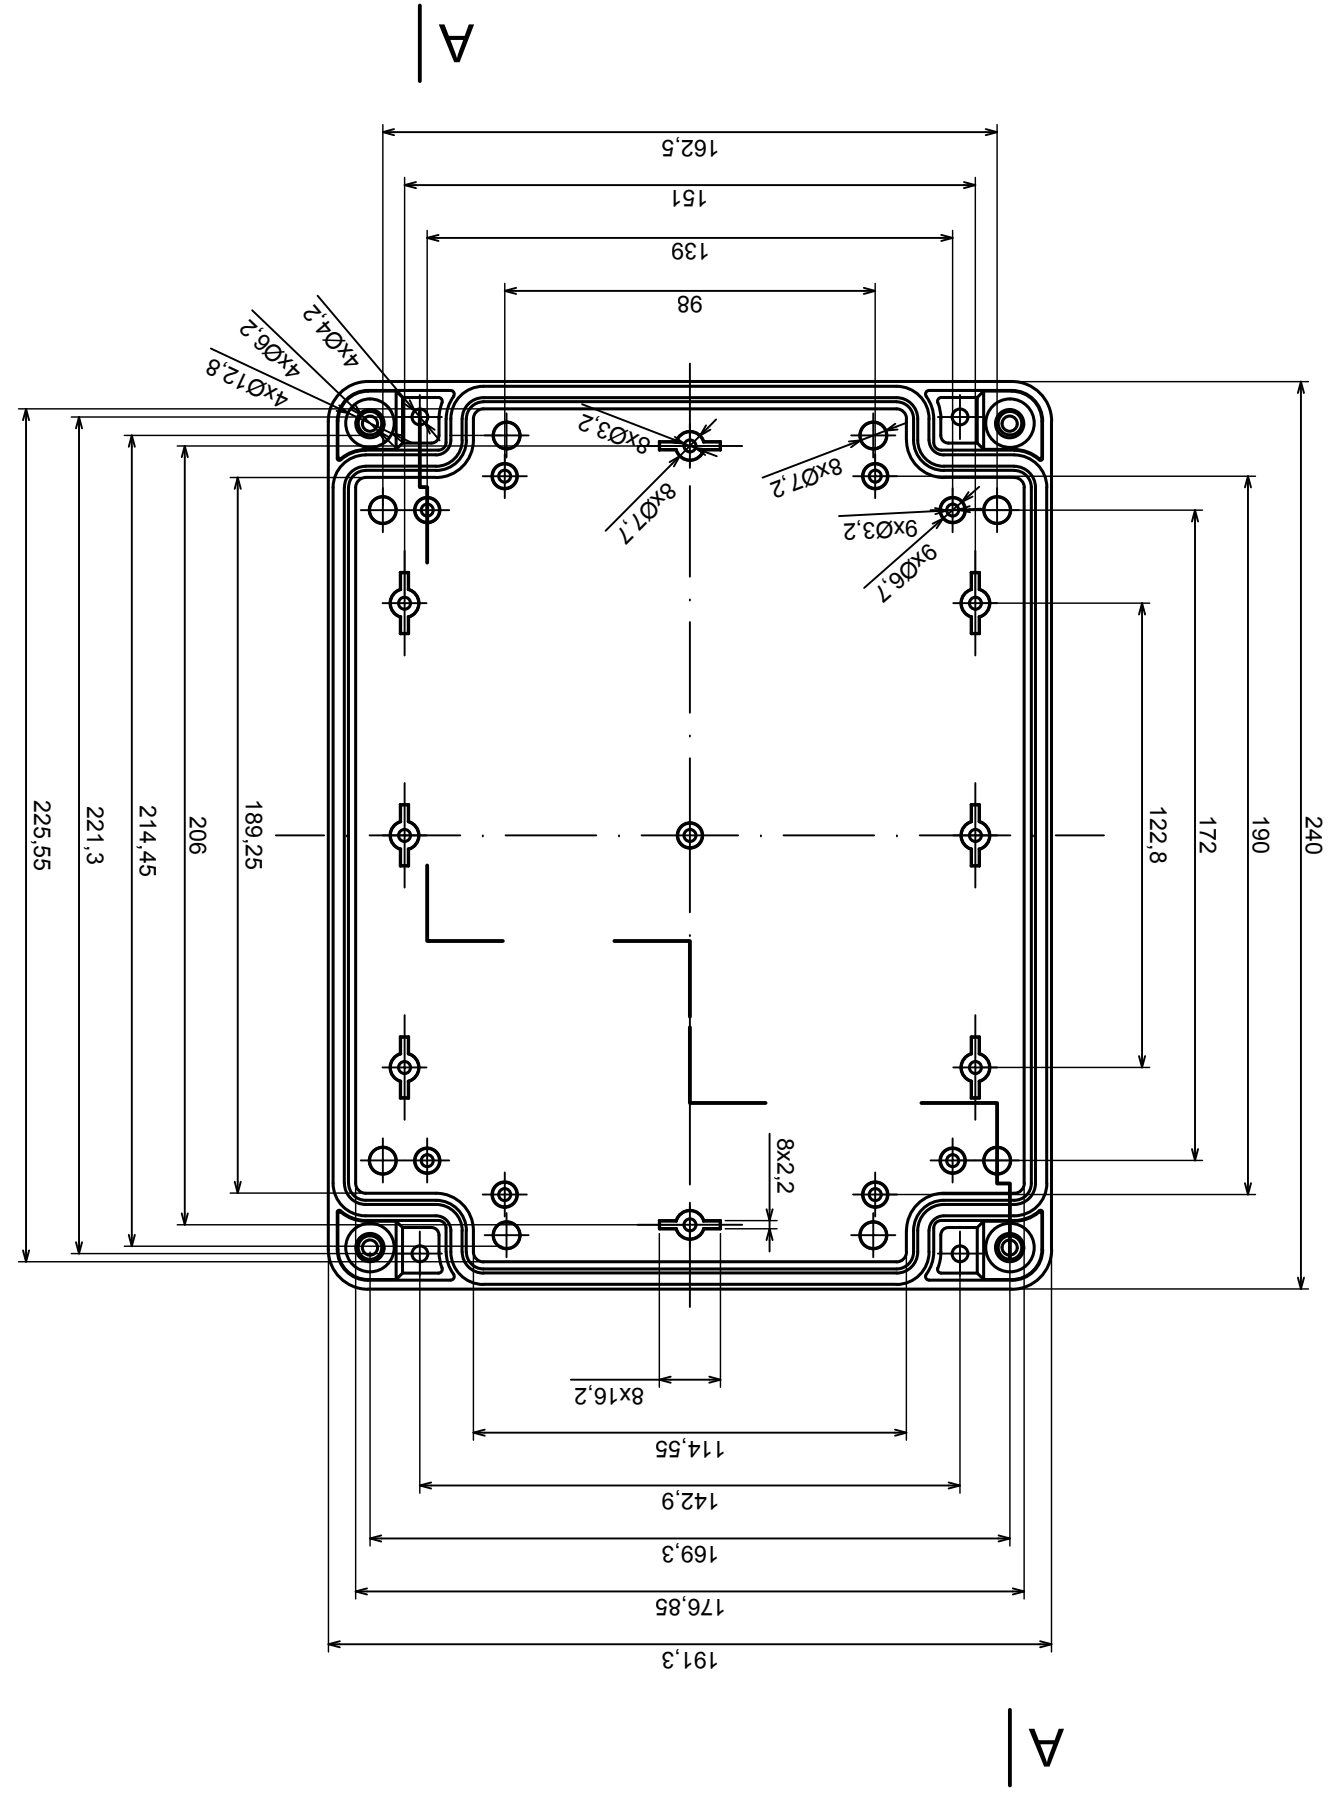

Tolerance: +/- 0.8

Scale 1:2

Material: PC, ABS

Format: A3

Product model  
Enclosure ZP240.190.105J TM - Assembly

All rights reserved, Copyright Kradex 2019

A-A

A

A

Tolerance: +/- 0.5

Material: PC, ABS

Scale 1:2

Format: A3

Product model  
Enclosure ZP240, 190, 105J TM - Base

All rights reserved, Copyright Kradex 2019

B (1:1)

D (1:1)

A-A

All rights reserved, Copyright Kradex 2019

Product model  
Enclosure ZP240.190.105J TM - Cover

Format: A3  
Material: PC, ABS

Scale 1:2  
Tolerance: +/- 0,5