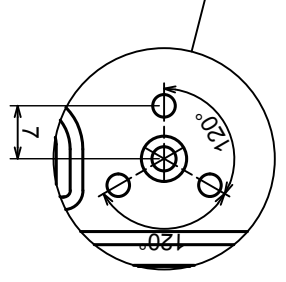

A

Tolerance: +/- 0.5

Material: PC, ABS

Scale 1:2

Format: A3

Product model  
Enclosure ZP240, 190, 105J TM - Base

All rights reserved, Copyright Kradex 2019

B (1:1)

D (1:1)

A-A

All rights reserved, Copyright Kradex 2019

Product model  
Enclosure ZP240.190.105J TM - Cover

Format: A3  
Material: PC, ABS

Scale 1:2  
Tolerance: +/- 0,5