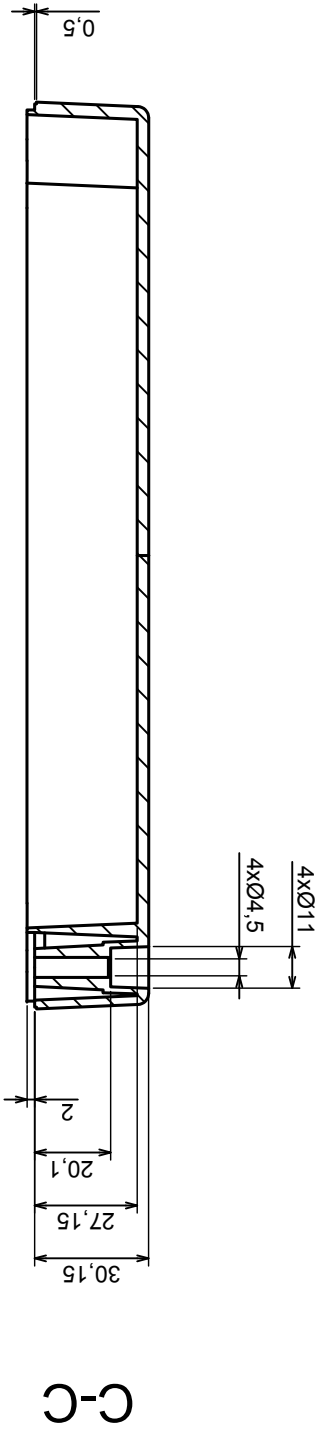

Tolerance: +/- 0.8

Scale 1:2

Material: PC, ABS

Format: A3

Product model  
Enclosure ZP240.190.105J TM - Assembly

All rights reserved, Copyright Kradex 2019

A-A

A

A

Tolerance: +/- 0.5

Material: PC, ABS

Scale 1:2

Format: A3

Product model  
Enclosure ZP240, 190, 105J TM - Base

All rights reserved, Copyright Kradex 2019

B (1:1)

D (1:1)

A-A

All rights reserved, Copyright Kradex 2019

Product model  
Enclosure ZP240.190.105J TM - Cover

Format: A3  
Material: PC, ABS

Scale 1:2  
Tolerance: +/- 0,5