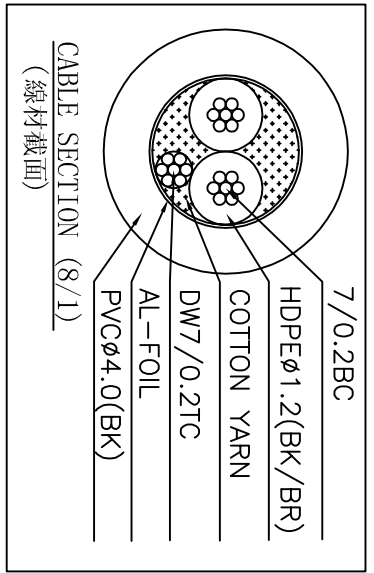

ISS	ZONE	DESCRIPTION\PER REQUEST\DATE
A2	C-5	加包材
V	OPEN	對客戶公開圖紙
	OPEN	對供應商公開圖紙
	CLOSED	僅限廠內使用

Stellar Labs - 110 ohm DMX-512 & AES/EBU Patch Cord

- NOTES:
- HOUSING WITH A FLOWER LOGO (鍍殼上有花型商標)
  - 1PCS 用一個 Stellar Labs 塑袋包裝並封口 封口機溫度須控制在 200 度
  - RoHS 貼紙與品名貼紙, 須注意貼至 塑袋"正面置中"處

CABLE NO.: 4101020238  
3070100119-91

Stellar Labs  
小號塑膠袋 (200mmX270mm)  
中號塑膠袋 (270mmX350mm)  
RoHS 貼紙 (20mmX10mm)  
品名貼紙 (45mmX18mm)

	LENGTH	ITEM	Stellar Labs袋	貼紙
	3FT (915 ± 30)	555-11900	小	V
	6FT (1835 ± 30)	555-11901	小	V
	10FT (3050 ± 50)	555-11902	小	V
	15FT (4575 ± 80)	555-11903	中	V
	30FT (9150 ± 100)	555-11904	中	V
	50FT (15250 ± 100)	555-11905	中	V
	75FT (22875 ± 100)	555-11906	中	V
	100FT (30500 ± 100)	555-11907	中	V

3	CONNECTOR	Zznl14-1	鍍銀(NICKEL)	1	SVP555S-NL
2	CABLE		黑色(BLACK)	1	3070100119-91
1	CONNECTOR	Zznl14-1	鍍銀(NICKEL)	1	SVP556S-NL
NO.	DESCRIPTION	MATERIAL	FINISH	QTY	DRAWING NO.

DIMENSIONS ARE IN MILLIMETERS UNLESS OTHERWISE SPECIFIED		APPROVED	DATE	TITLE SVP555S/556S-NL+3070100119-91 (3FT/6FT/10FT/15FT/30FT/50FT/75FT/100FT)
TOLERANCES		余憲錫	2011-10-11	
ANGLES = ±5° UP TO 6 = ±0.2 6-40 = ±0.4 40-120 = ±0.6 120-315 = ±1 ABOVE 315 = ±1.6		CHECKED 程美琴	DATE 2011-10-10	
THIRD_ANGLE	SCALE	DRAWN 董芳芳	DATE 2011-10-09	FILE NO.
1/1	1/1	ERP LINK:		PART NO.