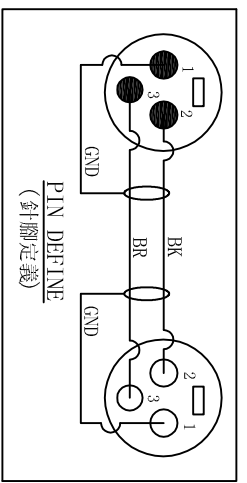

ISS	ZONE	DESCRIPTION\PER REQUEST\DATE
A2	C-5	加包材
V	OPEN	對客戶公開圖紙
	OPEN	對供應商公開圖紙
	CLOSED	僅限廠內使用

Stellar Labs - 110 ohm DMX-512 & AES/EBU Patch Cord

- NOTES:
- HOUSING WITH A FLOWER LOGO (鍍殼上有花型商標)
  - 1PCS 用一個 Stellar Labs 塑袋包裝並封口 封口機溫度須控制在 200 度
  - RoHS 貼紙與品名貼紙, 須注意貼至 塑袋"正面置中"處

CABLE NO.: 4101020238  
3070100119-91

Stellar Labs  
小號塑膠袋 (200mmX270mm)  
中號塑膠袋 (270mmX350mm)  
RoHS 貼紙 (20mmX10mm)  
品名貼紙 (45mmX18mm)

	LENGTH	ITEM	Stellar Labs袋	貼紙
	3FT (915 ± 30)	555-11900	小	V
	6FT (1835 ± 30)	555-11901	小	V
	10FT (3050 ± 50)	555-11902	小	V
	15FT (4575 ± 80)	555-11903	中	V
	30FT (9150 ± 100)	555-11904	中	V
	50FT (15250 ± 100)	555-11905	中	V
	75FT (22875 ± 100)	555-11906	中	V
	100FT (30500 ± 100)	555-11907	中	V

3	CONNECTOR	Zznl14-1	鍍銀(NICKEL)	1	SVP555S-NL
2	CABLE		黑色(BLACK)	1	3070100119-91
1	CONNECTOR	Zznl14-1	鍍銀(NICKEL)	1	SVP556S-NL
NO.	DESCRIPTION	MATERIAL	FINISH	QTY	DRAWING NO.

DIMENSIONS ARE IN MILLIMETERS UNLESS OTHERWISE SPECIFIED		APPROVED	DATE	TITLE SVP555S/556S-NL+3070100119-91 (3FT/6FT/10FT/15FT/30FT/50FT/75FT/100FT)
TOLERANCES		余憲錫	2011-10-11	
ANGLES = ±5° UP TO 6 = ±0.2 6-40 = ±0.4 40-120 = ±0.6 120-315 = ±1 ABOVE 315 = ±1.6		CHECKED 程美琴	DATE 2011-10-10	
THIRD_ANGLE	SCALE	DRAWN 董芳芳	DATE 2011-10-09	FILE NO.
1/1	1/1	ERP LINK:		PART NO.