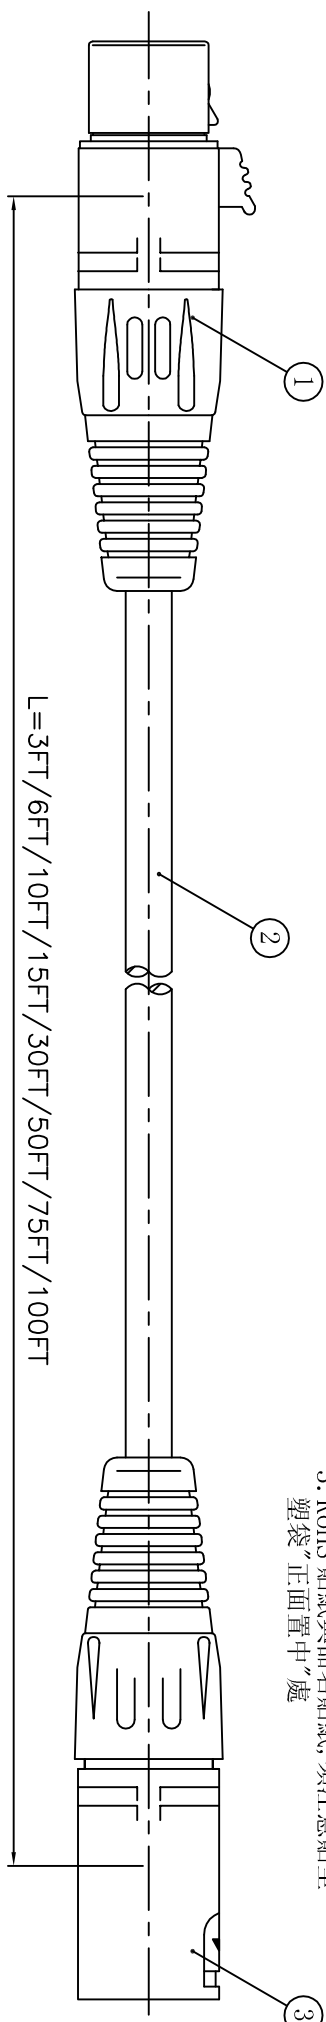

ISS	ZONE	DESCRIPTION\PER REQUEST\DATE
A2	C-5	加包材
V	OPEN	對客戶公開圖紙
	OPEN	對供應商公開圖紙
	CLOSED	僅限廠內使用

Stellar Labs - 110 ohm DMX-512 & AES/EBU Patch Cord

- NOTES:
- HOUSING WITH A FLOWER LOGO (鍍殼上有花型商標)
  - 1PCS 用一個 Stellar Labs 塑袋包裝並封口 封口機溫度須控制在 200 度
  - RoHS 貼紙與品名貼紙, 須注意貼至 塑袋"正面置中"處

CABLE NO.: 4101020238  
3070100119-91

Stellar Labs  
小號塑膠袋 (200mmX270mm)  
中號塑膠袋 (270mmX350mm)  
RoHS 貼紙 (20mmX10mm)  
品名貼紙 (45mmX18mm)

	LENGTH	ITEM	Stellar Labs袋	貼紙
	3FT (915 ± 30)	555-11900	小	V
	6FT (1835 ± 30)	555-11901	小	V
	10FT (3050 ± 50)	555-11902	小	V
	15FT (4575 ± 80)	555-11903	中	V
	30FT (9150 ± 100)	555-11904	中	V
	50FT (15250 ± 100)	555-11905	中	V
	75FT (22875 ± 100)	555-11906	中	V
	100FT (30500 ± 100)	555-11907	中	V

3	CONNECTOR	Zznl14-1	鍍銀(NICKEL)	1	SVP555S-NL
2	CABLE		黑色(BLACK)	1	3070100119-91
1	CONNECTOR	Zznl14-1	鍍銀(NICKEL)	1	SVP556S-NL
NO.	DESCRIPTION	MATERIAL	FINISH	QTY	DRAWING NO.

DIMENSIONS ARE IN MILLIMETERS UNLESS OTHERWISE SPECIFIED		APPROVED	DATE	TITLE SVP555S/556S-NL+3070100119-91 (3FT/6FT/10FT/15FT/30FT/50FT/75FT/100FT)
TOLERANCES		余憲錫	2011-10-11	
ANGLES = ±5° UP TO 6 = ±0.2 6-40 = ±0.4 40-120 = ±0.6 120-315 = ±1 ABOVE 315 = ±1.6		CHECKED 程美琴	DATE 2011-10-10	
THIRD_ANGLE	SCALE	DRAWN 董芳芳	DATE 2011-10-09	FILE NO.
1/1	1/1	ERP LINK:		PART NO.