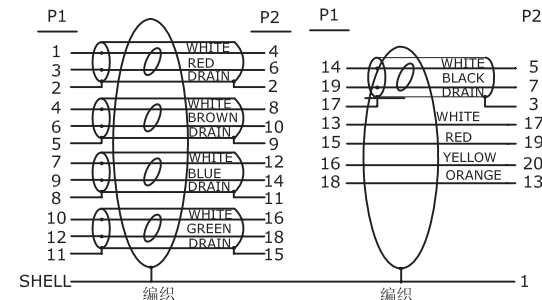

**ELECTRICAL TEST:**

- 1.100% OPEN SHORT SHORT & MIS WIRE TEST
- 2.CONTACT RESISTANCE: 2 OHM
- 3.INSULATION RESISTANCE: 10M OHM
- 4.HI-POT TEST:DC 300V/10ms

**PIN Assignment**

13	HDMI AM,Short ABS One-Piece Before Head, Colocr: BLACK	1	pcs
12	HDMI AM,Short (17.4*16.0*8.0MM) ABS One-Piece Shell, Colocr: BLACK SR OD: 5.9MM	1	pcs
11	HDMI AM ,Short, Automatic Welding Insulation: Black, Pin Gold Plated, Shell Gold Plated	1	pcs
10	HDMI AM 36AWG 1.4V Wire Frame	1	pcs
9	Black heat-shrinkable tubing thin-wall $\phi$ 1.5*18mm	0.036	m
8	HDMI M Transparent Dust Cover	2	pcs
	45P PVC, Colocr: Black		
6	Transparent PE Internal Model Materials	8	g
5	Red mere ABS One-Piece Before Head, Colocr: BLACK	20	g
4	Red mere ABS One-Piece Shell, Colocr: BLACK	1	pcs
3	Red mere PCB Wire Frame BLACK 36AWG 1.4V	1	pcs
2	Red mere 10.2Gbps PCB+SMT (HDMI Pin Gold Flash, Shell Gold Flash )	1	Set
1	UL20276 [36AWG (7/0.05TC)*1P+EAM]*5C+7/0.05TC*4C+AB (16/9/0.06TC 85%TC) OD:3.6MM BLACK MARKING:HIGH SPEED HDIMR CABLE WITH ETHERNET ...	0.925	m
NO	DESCRIPTION	Q'TY	UNIT

TOLERANCE	INCHES	M/M	TITLE: REDMERE HDMI CABLE(10.2G) 36AWG		
	.X	.015			.30
	.XX	.010			.10
DRAWN BY	Miles		CUSTOMER :	CPC	
			CUSTOMER P/N :		
CHECK BY	SCALE	NONE	DRAWING NO.:	REV. A	
	UNIT	MM			
APPD BY	DATE	2014.11.04		1/2	