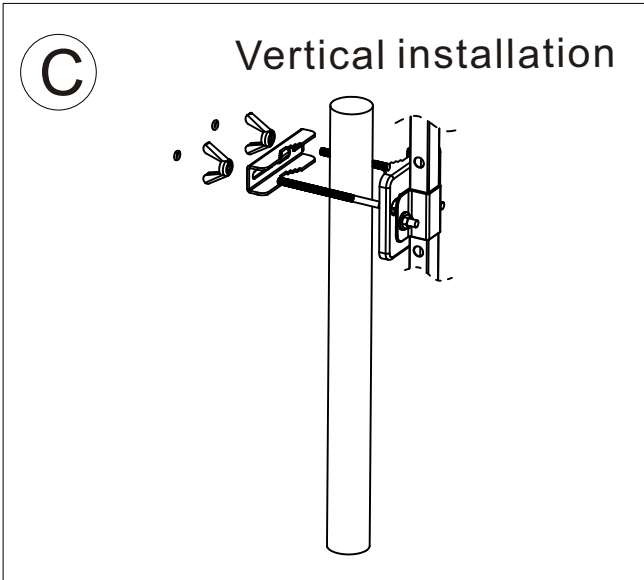

Antenna Assembly