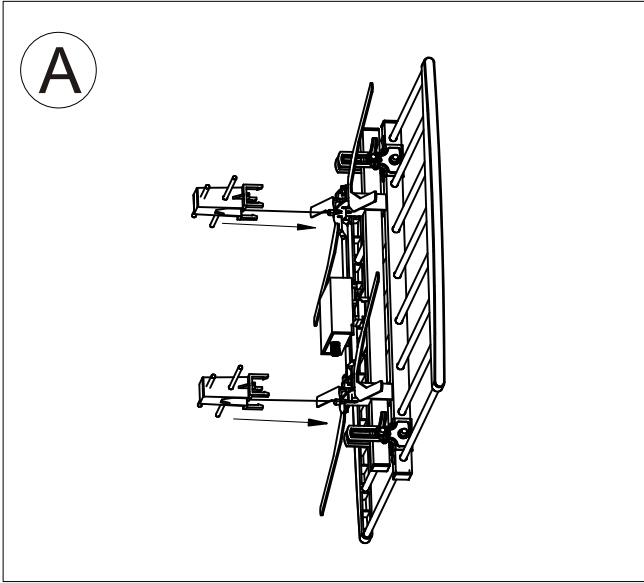

Antenna Assembly