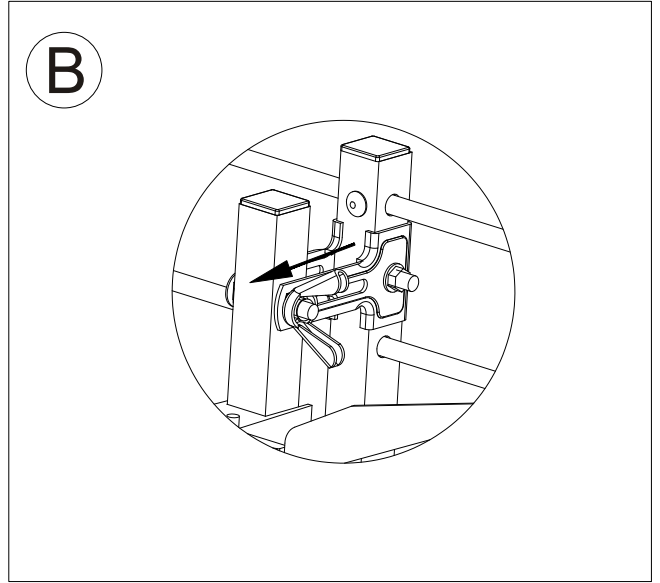

Antenna Assembly