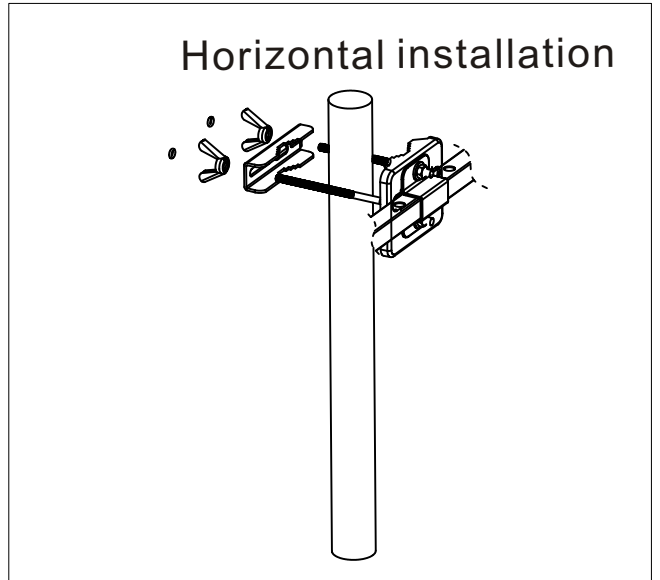

Antenna Assembly