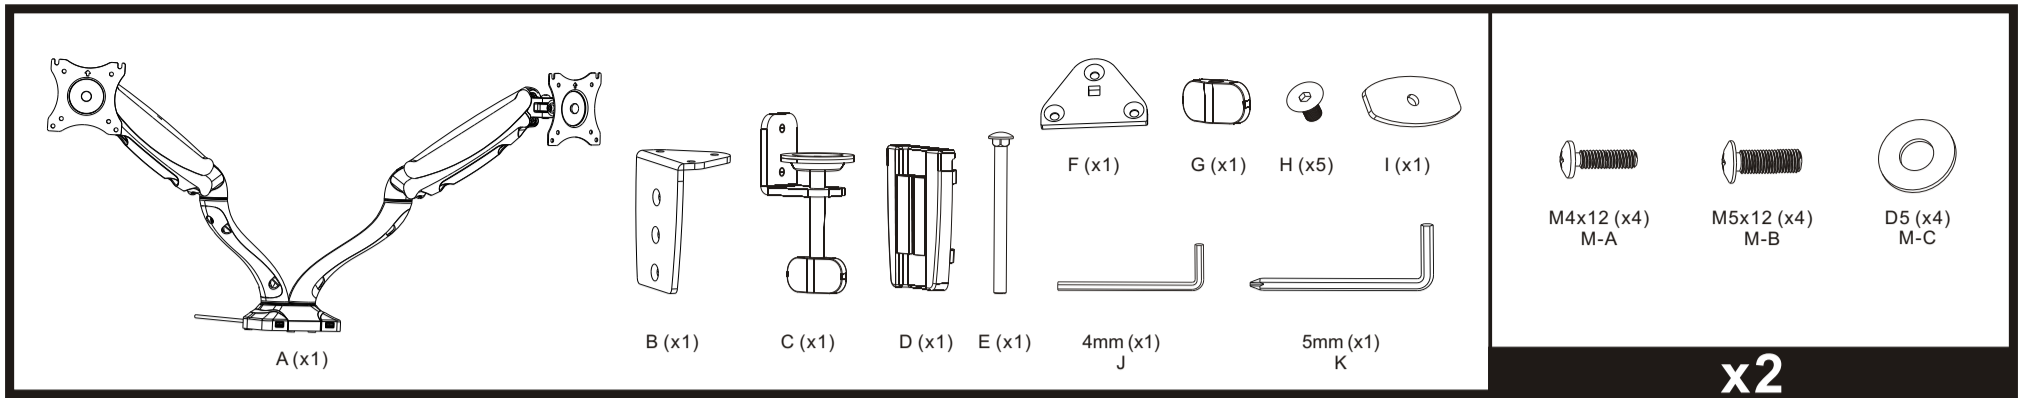

83-17097

75x75/100x100

27"
MAX

6kgx2
(13.2lbs)x2
RATED

A0

X-ON Electronics

Largest Supplier of Electrical and Electronic Components

Click to view similar products for [Pro Signal](#) manufacturer: