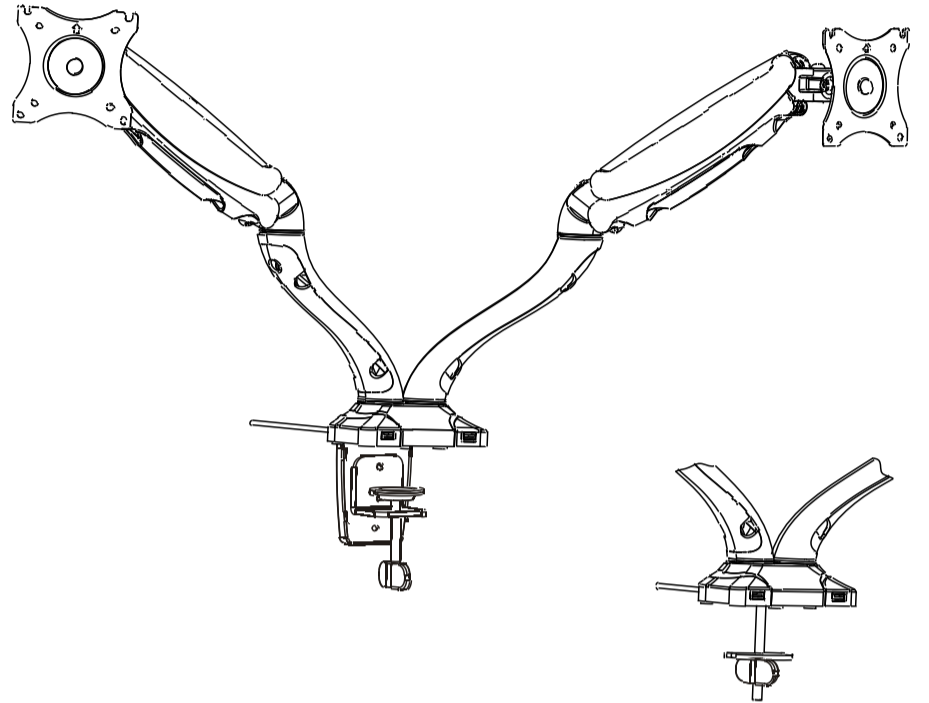

Interactive Counterbalance Flat Screen Desk Mount

Warranty

This device is warranted against manufactures defects for a period of one year from the date of purchase from the dealer. This warranty extends solely to the repair or replacement of this product and does not cover additional costs, including but not limited to installation or removal of the product or any incidental or consequential damages, nor does it cover damage due to improper use, storage or application of this device. Should a service issue arise within the one year period, please contact the dealer in which this device was purchased. It will be the sole decision of Pro-Signal to repair or replace any device found to be defective during this period.

83-17097

75x75/100x100

27"
MAX

6kgx2
(13.2lbs)x2
RATED

A0

X-ON Electronics

Largest Supplier of Electrical and Electronic Components

Click to view similar products for [Pro Signal](#) manufacturer: