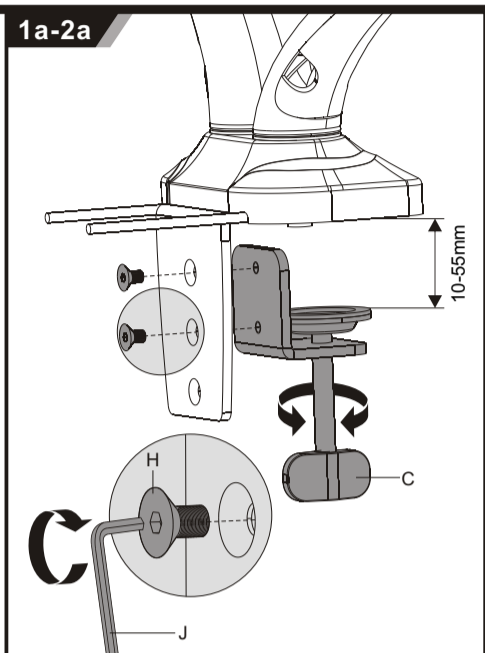

83-17097

75x75/100x100

27"
MAX

6kgx2
(13.2lbs)x2
RATED

A0

X-ON Electronics

Largest Supplier of Electrical and Electronic Components

Click to view similar products for [Pro Signal](#) manufacturer: