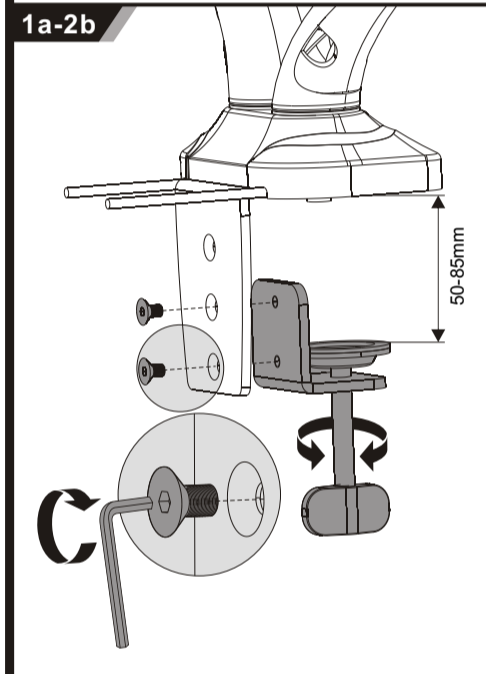

83-17097

75x75/100x100

27"
MAX

6kgx2
(13.2lbs)x2
RATED

A0

X-ON Electronics

Largest Supplier of Electrical and Electronic Components

Click to view similar products for [Pro Signal](#) manufacturer: