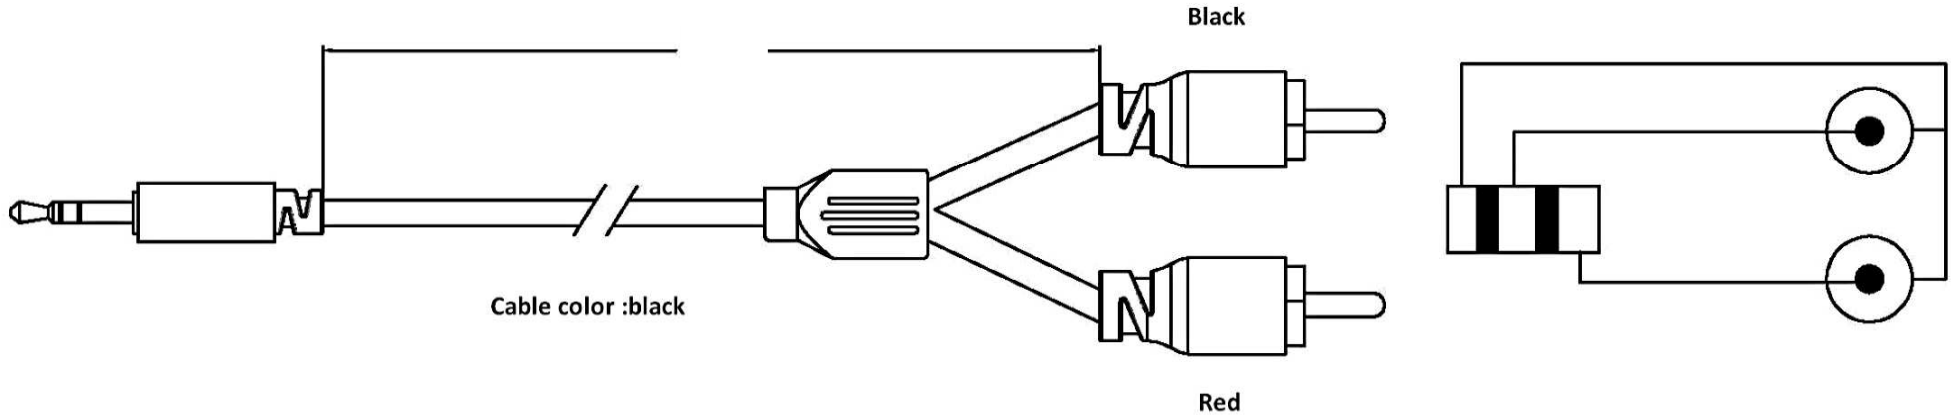

1 OF 1

(2) LINKS

(1) VIEW

7/0.1TS+0.55 HDPE*2C+FILLS+7/0.1TS
 OD: 3mm

24-15616
 12' 3.5mm Stereo M to
 Dual RCA M Slim Cable
 MADE IN CHINA
www.mcmelectronics.com

9					
8					
7					
6					
5					
4					
3	20026	3.5公	1		
2					
1	5003	RCA公	2		
ITEM	PART NO	DESCRIPTION	QTY	MOLD NO	REMARKS
(3) BILL OF MATERIALS					

(4) BUNDLE AND PACKING						NAME	
PCS BAG	ROLLED AND BULK PACKED	BULK PACKED AND UN-ROLLED	BLISTER PACK	DESCRIPTION		2RCA PLUG-3.5ST PLUG	
				ITEM NO.			
COILED DIMENSION		(L*W*H) cm		SHAPE		DRAWN BY	
PACKING		QTY	NW	GW	CF	CHECK	DATE
		PCS/CTN	KG	KG	CT	DWN NO.	2014.6.16