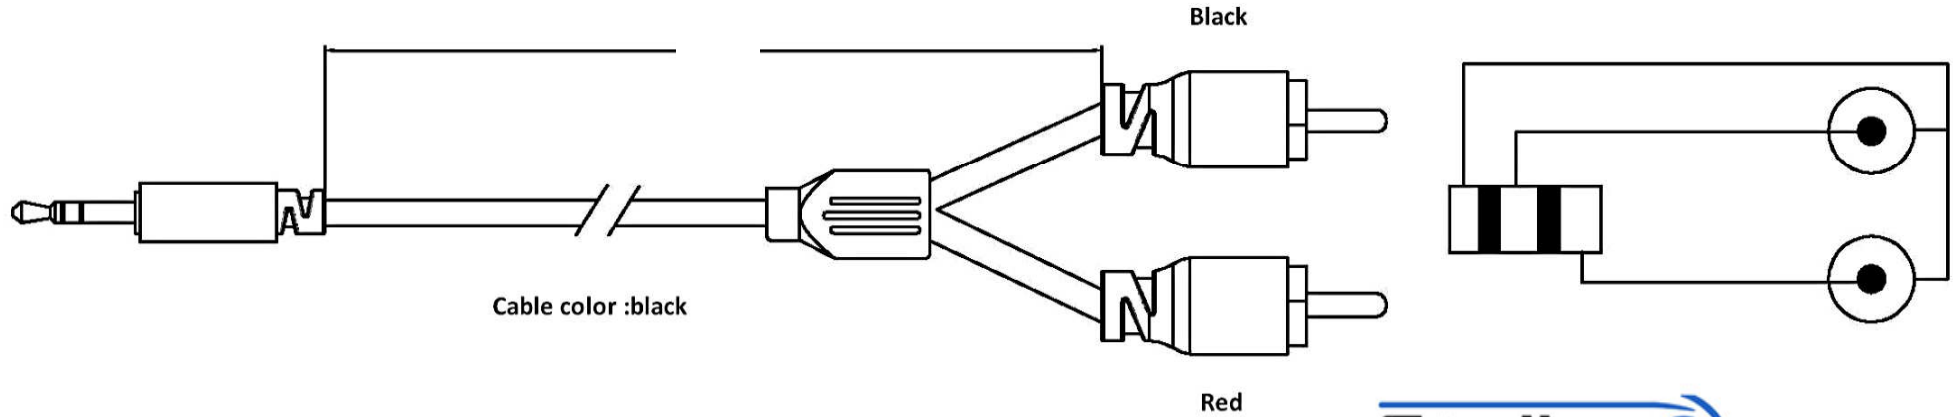

1 OF 1

(2) LINKS

(1) VIEW

7/0.1TS+0.55 HDPE*2C+FILLS+7/0.1TS
 OD: 3mm

24-15618
 25' 3.5mm Stereo M to
 Dual RCA M Slim Cable
 MADE IN CHINA
www.mcmelectronics.com

9					
8					
7					
6					
5					
4					
3	20026	3.5公	1		
2					
1	5003	RCA公	2		
ITEM	PART NO	DESCRIPTION	QTY	MOLD NO	REMARKS
(3) BILL OF MATERIALS					

(4) BUNDLE AND PACKING						NAME	
PCS BAG	ROLLED AND BULK PACKED	BULK PACKED AND UN-ROLLED	BLISTER PACK	DESCRIPTION		2RCA PLUG-3.5ST PLUG	
				ITEM NO.			
COILED DIMENSION		SHAPE		DRAWN BY		DATE	
		(L*W*H) cm					
PACKING		QTY	NW	GW	CF	CHECK	2014.6.16
		PCS/CTN	KG	KG	CT	DWN NO.	