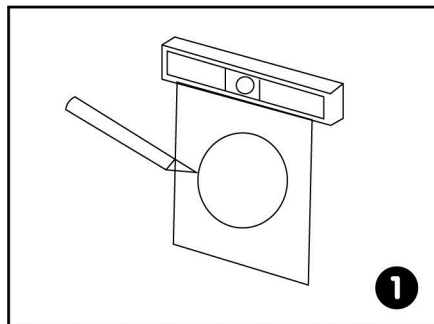

MCM CUSTOM AUDIO

Installation Manual

MODEL:50-16615

- *2-Way Coaxial Speaker System
- *New Molded Woven Cone with Rubber Edge
- *Directable 1" Titanium Dome Tweeter
- *High-strength ABS plastic Ceiling Frame
- *Power:80 Watts Max
- *Frequency Range: 80Hz ~ 20KHz
- *SPL(1W/1M): 93 dB
- *Impedance:8 Ohm
- *Magnet Weight:10 Oz
- * Overall Frame Diameter: 9"
- * Cutout Diameter: 7.75"
- * Mounting Depth: 2.9"

MCM Custom Audio
Division of MCM Electronics
650 Congress Park Drive
Centerville, Ohio 45459
www.mcmelectronics.com

© 2010 MCM a Premier Farnell Company

Installation Guide

Cut the drywall.
Note:Always allow at least one-half inch between a wall stud and the speaker cutout or the locking tabs will not be able to swivel into place.

Connect the speaker wires to the speaker.

Screw down each of the four Phillips head screws.The locking tabs will swivel into place and secure the unit to the rear surface of the drywall. Put in the strips of adhesive to secure the grille.