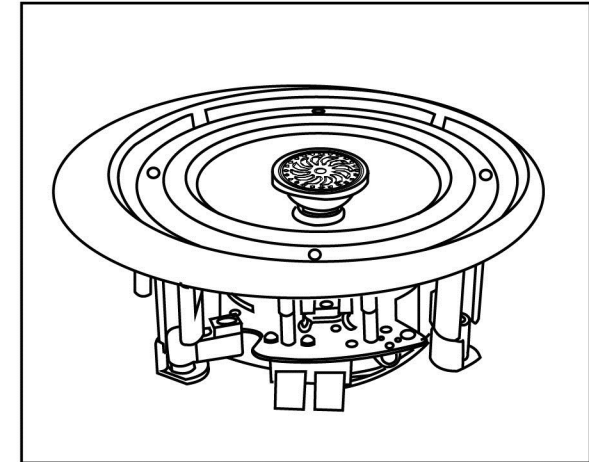

MCM CUSTOM AUDIO

Installation Manual

MODEL:50-16615

- *2-Way Coaxial Speaker System
- *New Molded Woven Cone with Rubber Edge
- *Directable 1" Titanium Dome Tweeter
- *High-strength ABS plastic Ceiling Frame
- *Power:80 Watts Max
- *Frequency Range: 80Hz ~ 20KHz
- *SPL(1W/1M): 93 dB
- *Impedance:8 Ohm
- *Magnet Weight:10 Oz
- * Overall Frame Diameter: 9"
- * Cutout Diameter: 7.75"
- * Mounting Depth: 2.9"

Connect the speaker wires to the speaker.

Screw down each of the four Phillips head screws.The locking tabs will swivel into place and secure the unit to the rear surface of the drywall. Put in the strips of adhesive to secure the grille.

Replace the metal grille.

MCM CUSTOM AUDIO

Installation Manual

MODEL:50-16615 2-Way Coaxial Speaker System

Bluetooth Device Name: MCM
Bluetooth Password: MCMAU

Wiring instructions

In picture A the ceiling speaker is without bluetooth,in picture B the ceiling speaker with bluetooth,in picture C is the adapter,in picture D is the bluetooth connection enlargement.As the picture showed(1),(2)the terminal connect with the adapter, pay attention to the positive and negative connection,the adapter in Red wire is the positive connection.(2)Terminal,adapter black wire is the negative,to connect(1)terminal.(3)The terminal connect picture A positive pole,that A is without bluetooth ceiling speaker.(4)The terminal connect to picture A the nagtive pole,that A is without BT ceiling speaker.Installation done.