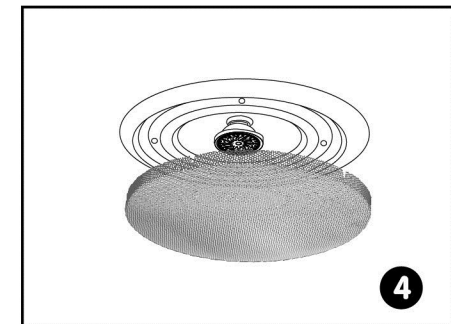

MCM CUSTOM AUDIO

Installation Manual

MODEL:50-16615

- *2-Way Coaxial Speaker System
- *New Molded Woven Cone with Rubber Edge
- *Directable 1" Titanium Dome Tweeter
- *High-strength ABS plastic Ceiling Frame
- *Power:80 Watts Max
- *Frequency Range: 80Hz ~ 20KHz
- *SPL(1W/1M): 93 dB
- *Impedance:8 Ohm
- *Magnet Weight:10 Oz
- * Overall Frame Diameter: 9"
- * Cutout Diameter: 7.75"
- * Mounting Depth: 2.9"

MCM Custom Audio
Division of MCM Electronics
650 Congress Park Drive
Centerville, Ohio 45459
www.mcmelectronics.com

© 2010 MCM a Premier Farnell Company

Installation Guide

Cut the drywall.
Note:Always allow at least one-half inch between a wall stud and the speaker cutout or the locking tabs will not be able to swivel into place.

Connect the speaker wires to the speaker.

Screw down each of the four Phillips head screws.The locking tabs will swivel into place and secure the unit to the rear surface of the drywall. Put in the strips of adhesive to secure the grille.

Replace the metal grille.

MCM CUSTOM AUDIO

Installation Manual

MODEL:50-16615 2-Way Coaxial Speaker System

Bluetooth Device Name: MCM
Bluetooth Password: MCMAU

Wiring instructions

In picture A the ceiling speaker is without bluetooth,in picture B the ceiling speaker with bluetooth,in picture C is the adapter,in picture D is the bluetooth connection enlargement.As the picture showed(1),(2)the terminal connect with the adapter, pay attention to the positive and negative connection,the adapter in Red wire is the positive connection.(2)Terminal,adapter black wire is the negative,to connect(1)terminal.(3)The terminal connect picture A positive pole,that A is without bluetooth ceiling speaker.(4)The terminal connect to picture A the nagtive pole,that A is without BT ceiling speaker.Installation done.