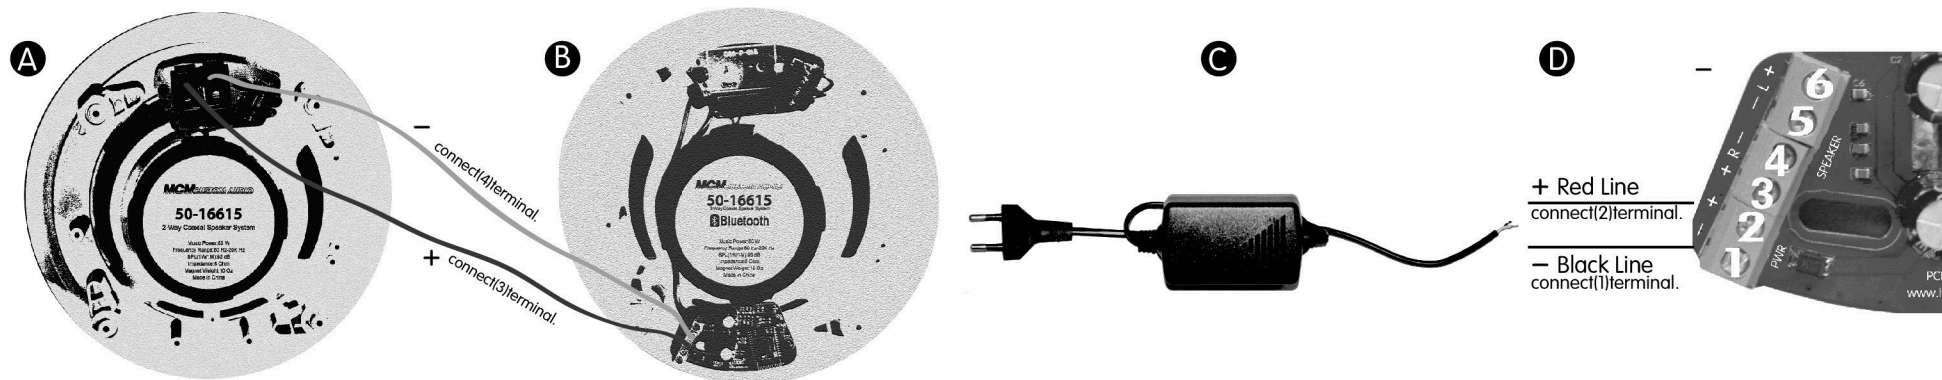

MCM CUSTOM AUDIO

Installation Manual

MODEL:50-16615

- *2-Way Coaxial Speaker System
- *New Molded Woven Cone with Rubber Edge
- *Directable 1" Titanium Dome Tweeter
- *High-strength ABS plastic Ceiling Frame
- *Power:80 Watts Max
- *Frequency Range: 80Hz ~ 20KHz
- *SPL(1W/1M): 93 dB
- *Impedance:8 Ohm
- *Magnet Weight:10 Oz
- * Overall Frame Diameter: 9"
- * Cutout Diameter: 7.75"
- * Mounting Depth: 2.9"

Connect the speaker wires to the speaker.

Screw down each of the four Phillips head screws.The locking tabs will swivel into place and secure the unit to the rear surface of the drywall. Put in the strips of adhesive to secure the grille.

Replace the metal grille.

MCM CUSTOM AUDIO

Installation Manual

MODEL:50-16615 2-Way Coaxial Speaker System

Bluetooth Device Name: MCM
Bluetooth Password: MCMAU

Wiring instructions

In picture A the ceiling speaker is without bluetooth,in picture B the ceiling speaker with bluetooth,in picture C is the adapter,in picture D is the bluetooth connection enlargement.As the picture showed(1),(2)the terminal connect with the adapter, pay attention to the positive and negative connection,the adapter in Red wire is the positive connection.(2)Terminal,adapter black wire is the negative,to connect(1)terminal.(3)The terminal connect picture A positive pole,that A is without bluetooth ceiling speaker.(4)The terminal connect to picture A the nagtive pole,that A is without BT ceiling speaker.Installation done.