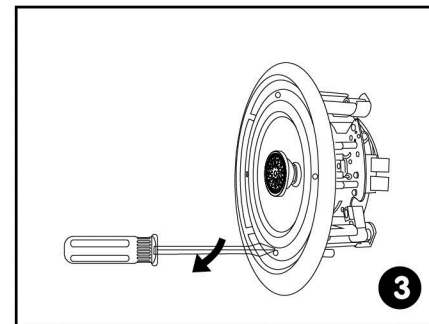

MCM CUSTOM AUDIO

Installation Manual

MODEL:50-16615

- *2-Way Coaxial Speaker System
- *New Molded Woven Cone with Rubber Edge
- *Directable 1" Titanium Dome Tweeter
- *High-strength ABS plastic Ceiling Frame
- *Power:80 Watts Max
- *Frequency Range: 80Hz ~ 20KHz
- *SPL(1W/1M): 93 dB
- *Impedance:8 Ohm
- *Magnet Weight:10 Oz
- * Overall Frame Diameter: 9"
- * Cutout Diameter: 7.75"
- * Mounting Depth: 2.9"

MCM Custom Audio
Division of MCM Electronics
650 Congress Park Drive
Centerville, Ohio 45459
www.mcmelectronics.com

© 2010 MCM a Premier Farnell Company

Installation Guide

Cut the drywall.
Note:Always allow at least one-half inch between a wall stud and the speaker cutout or the locking tabs will not be able to swivel into place.

Connect the speaker wires to the speaker.

Screw down each of the four Phillips head screws.The locking tabs will swivel into place and secure the unit to the rear surface of the drywall. Put in the strips of adhesive to secure the grille.