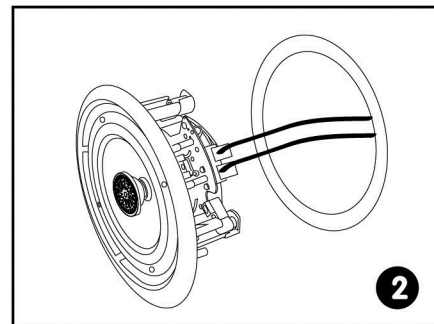

MCM CUSTOM AUDIO

Installation Manual

MODEL:50-16615

- *2-Way Coaxial Speaker System
- *New Molded Woven Cone with Rubber Edge
- *Directable 1" Titanium Dome Tweeter
- *High-strength ABS plastic Ceiling Frame
- *Power:80 Watts Max
- *Frequency Range: 80Hz ~ 20KHz
- *SPL(1W/1M): 93 dB
- *Impedance:8 Ohm
- *Magnet Weight:10 Oz
- * Overall Frame Diameter: 9"
- * Cutout Diameter: 7.75"
- * Mounting Depth: 2.9"

MCM Custom Audio
Division of MCM Electronics
650 Congress Park Drive
Centerville, Ohio 45459
www.mcmelectronics.com

© 2010 MCM a Premier Farnell Company

Installation Guide

Cut the drywall.
Note:Always allow at least one-half inch between a wall stud and the speaker cutout or the locking tabs will not be able to swivel into place.

Connect the speaker wires to the speaker.

Screw down each of the four Phillips head screws.The locking tabs will swivel into place and secure the unit to the rear surface of the drywall. Put in the strips of adhesive to secure the grille.