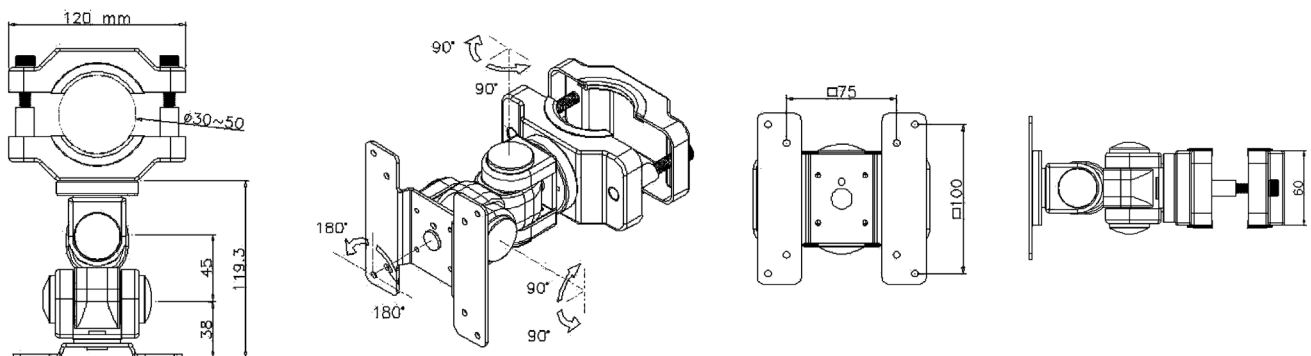

Mounting Bracket

Description

The product can fit any 30mm to 50mm diameter pole and holds monitor weights up to 10kgs. It can tilt up and down, left and right, and the monitor can be rotated in 360 degrees. The bracket allows to be mounted on either on horizontal pole or vertical pole. Meets with VESA 75mm × 75mm or 100mm × 100mm standard. Maximum weight capacity is 10 kg.

Diagram

Dimensions : Millimetres

Part Number Table

Description	Part Number
Bracket, Swivel, Pole Mount, Black, 30mm to 60mm Diameter, 22 lb	1260B

Important Notice : This data sheet and its contents (the "Information") belong to the members of the Premier Farnell group of companies (the "Group") or are licensed to it. No licence is granted for the use of it other than for information purposes in connection with the products to which it relates. No licence of any intellectual property rights is granted. The Information is subject to change without notice and replaces all data sheets previously supplied. The Information supplied is believed to be accurate but the Group assumes no responsibility for its accuracy or completeness, any error in or omission from it or for any use made of it. Users of this data sheet should check for themselves the Information and the suitability of the products for their purpose and not make any assumptions based on information included or omitted. Liability for loss or damage resulting from any reliance on the Information or use of it (including liability resulting from negligence or where the Group was aware of the possibility of such loss or damage arising) is excluded. This will not operate to limit or restrict the Group's liability for death or personal injury resulting from its negligence. pro-SIGNAL is the registered trademark of the Group. © Premier Farnell Limited 2016.