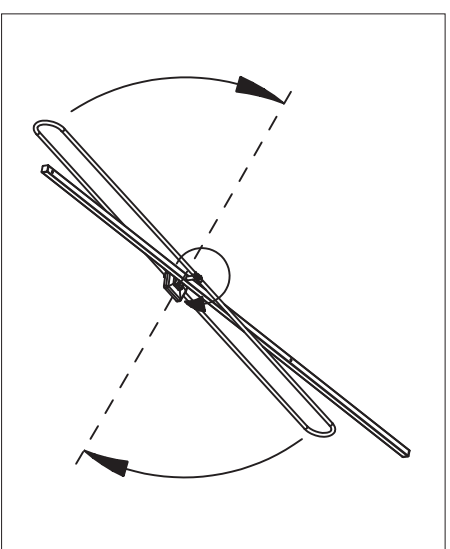

Antenna Installation: