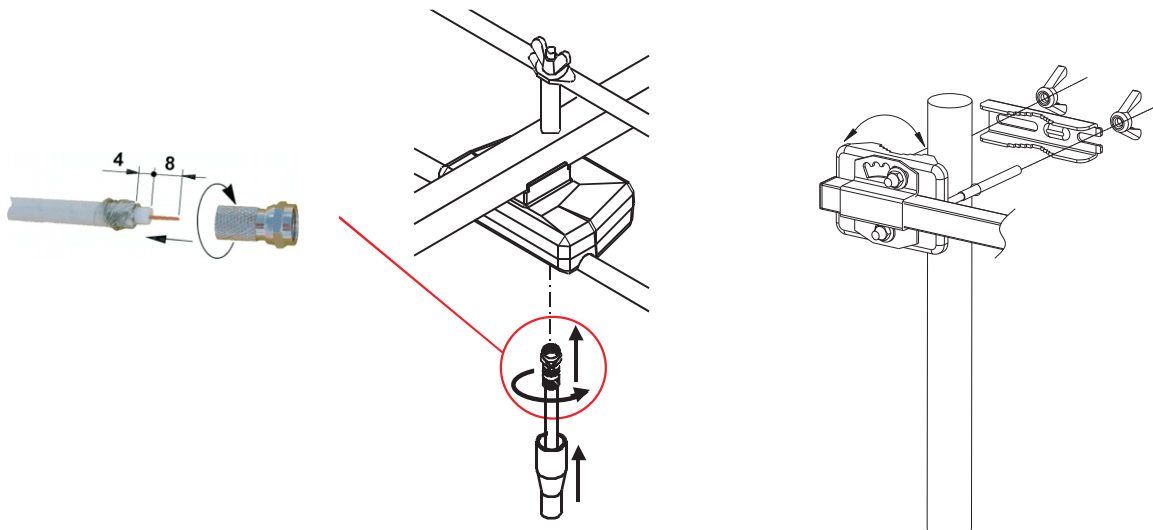

Model #30-2460  
Directional Outdoor FM Antenna

Distributed exclusively by:  
MCM Electronics  
[www.mcmelectronics.com](http://www.mcmelectronics.com)

## Technical Data:

Frequency Range	Nominal Impedance	Number of Elements	Forward Gain	Front/Back Ratio	Beam Width Horiz/Vertical	Length
88 ~ 108 MHz	75Ω	4	5.5 ~ 7.0 dB	10 ~ 15dB	H65° / V95°	66"

## Antenna Installation: