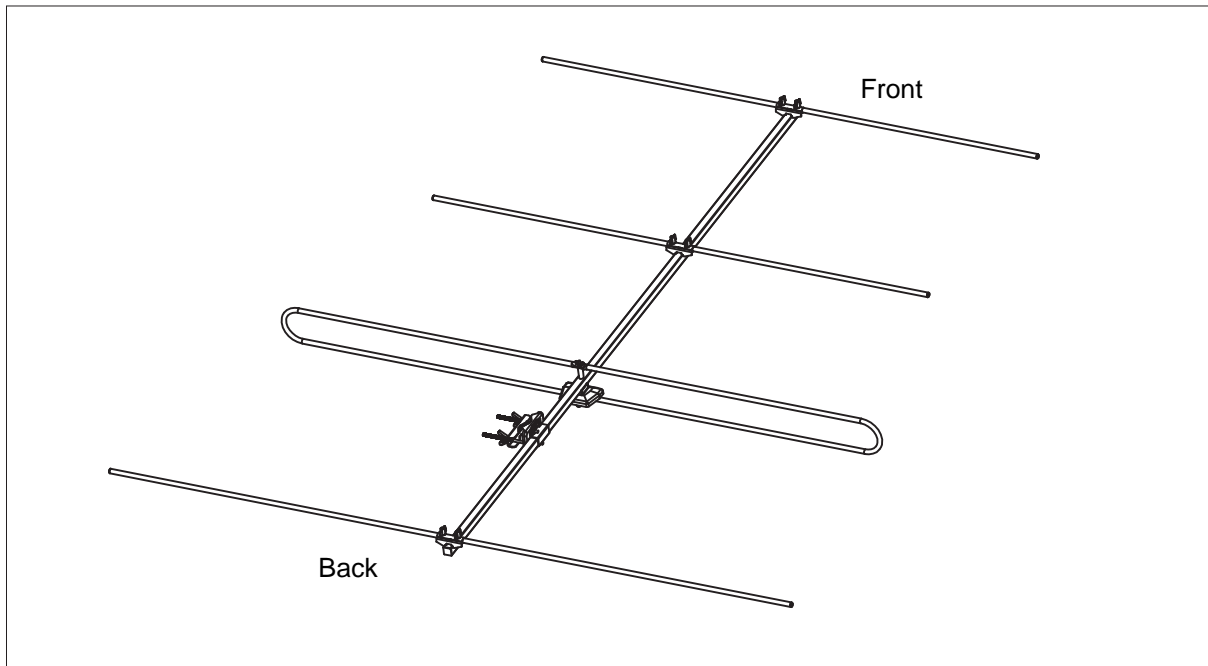

Model #30-2460  
Directional Outdoor FM Antenna

Distributed exclusively by:  
MCM Electronics  
[www.mcmelectronics.com](http://www.mcmelectronics.com)

## Technical Data:

Frequency Range	Nominal Impedance	Number of Elements	Forward Gain	Front/Back Ratio	Beam Width Horiz/Vertical	Length
88 ~ 108 MHz	75Ω	4	5.5 ~ 7.0 dB	10 ~ 15dB	H65° / V95°	66"

## Antenna Installation: