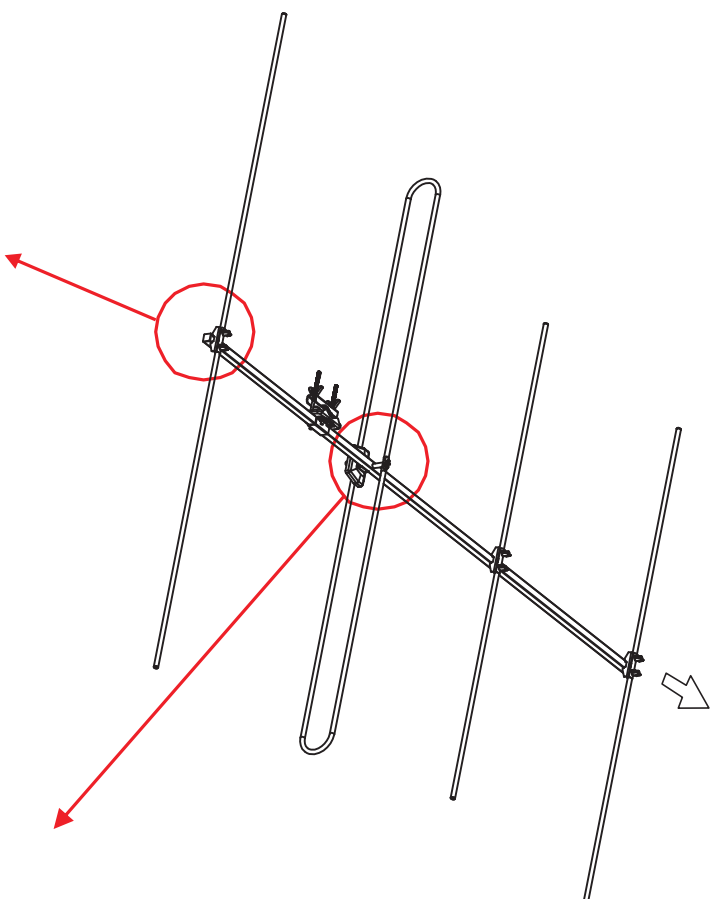

Model #30-2460  
Directional Outdoor FM Antenna

Distributed exclusively by:  
MCM Electronics  
[www.mcmelectronics.com](http://www.mcmelectronics.com)

## Technical Data:

Frequency Range	Nominal Impedance	Number of Elements	Forward Gain	Front/Back Ratio	Beam Width Horiz/Vertical	Length
88 ~ 108 MHz	75Ω	4	5.5 ~ 7.0 dB	10 ~ 15dB	H65° / V95°	66"

## Antenna Installation:

# Antenna Installation: