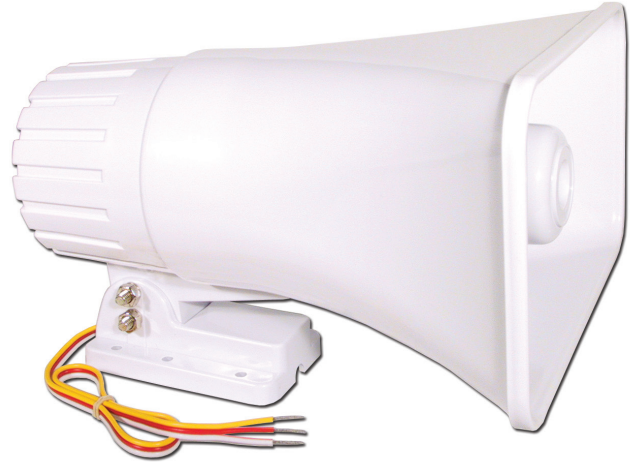

Exterior Siren Dual Tone (Yelp and Steady) Self-Contained Siren ELK-SS30

FEATURES:

- Two Tones, Yelp & Steady
- Pre-Wired for Easy Installation
- Easy To Mount
- Interior or Exterior use
- UL Listed (File # S24906)
- Lifetime Limited Warranty

SPECIFICATIONS:

- Operating Voltage: 12 Volts DC
- Sound Level: 122 db @ 1 meter, 13.8vdc
- Current Draw: 1A @ 13.8vdc
- Size: 8" x 4.7" x 9.6 deep" (200mm x 120mm x 245mm)
- Color: White

WIRING INSTRUCTIONS: