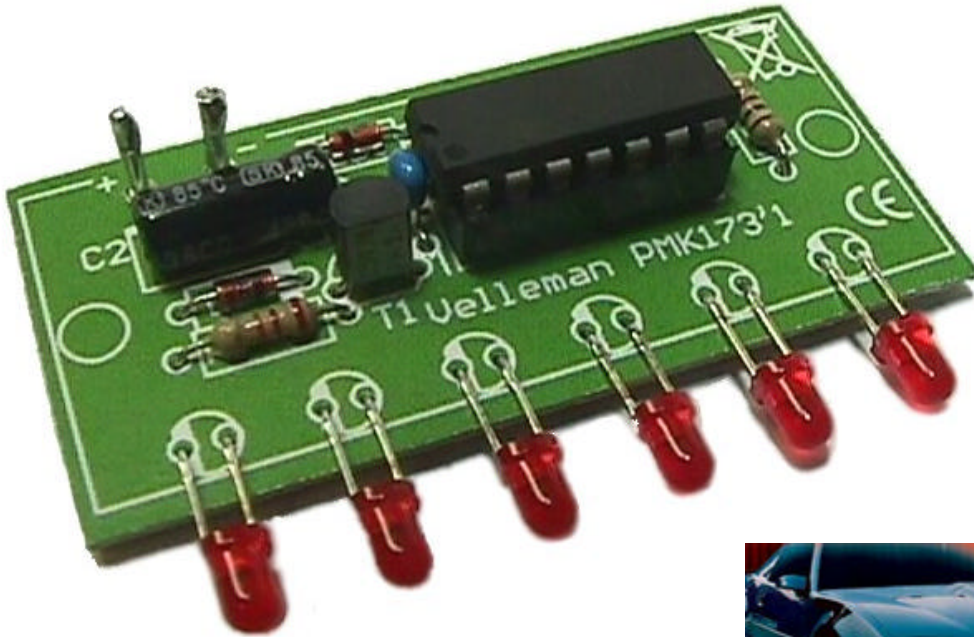

Mini 6-led chaser

MK173

As seen in classic TV series...

1 LED scans from side to side

Applications:

- Toys
- Scale and RC models
- As gadget
- For stage, plays, movies, etc...
- As attention grabber in stores, at exhibitions, etc...
- Your own unique application...

Specifications:

- 6 high-intensity 3mm red leds
- Fixed scan speed (side to side): 0.5s
- Power supply: 4-15VDC (20mA at 12VDC)
- Dimensions: 55x25x10mm

X-ON Electronics

Largest Supplier of Electrical and Electronic Components