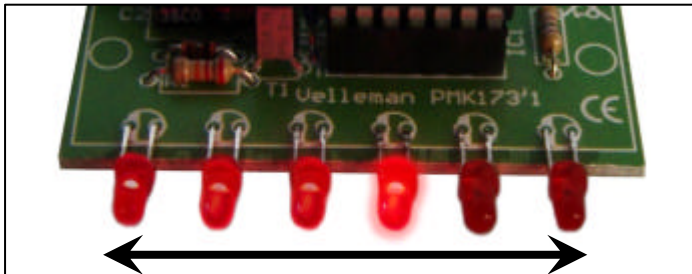

Mini 6-led chaser

MK173

As seen in classic TV series...

1 LED scans from side to side

Applications:

- Toys
- Scale and RC models
- As gadget
- For stage, plays, movies, etc...
- As attention grabber in stores, at exhibitions, etc...
- Your own unique application...

Specifications:

- 6 high-intensity 3mm red leds
- Fixed scan speed (side to side): 0.5s
- Power supply: 4-15VDC (20mA at 12VDC)
- Dimensions: 55x25x10mm

X-ON Electronics

Largest Supplier of Electrical and Electronic Components