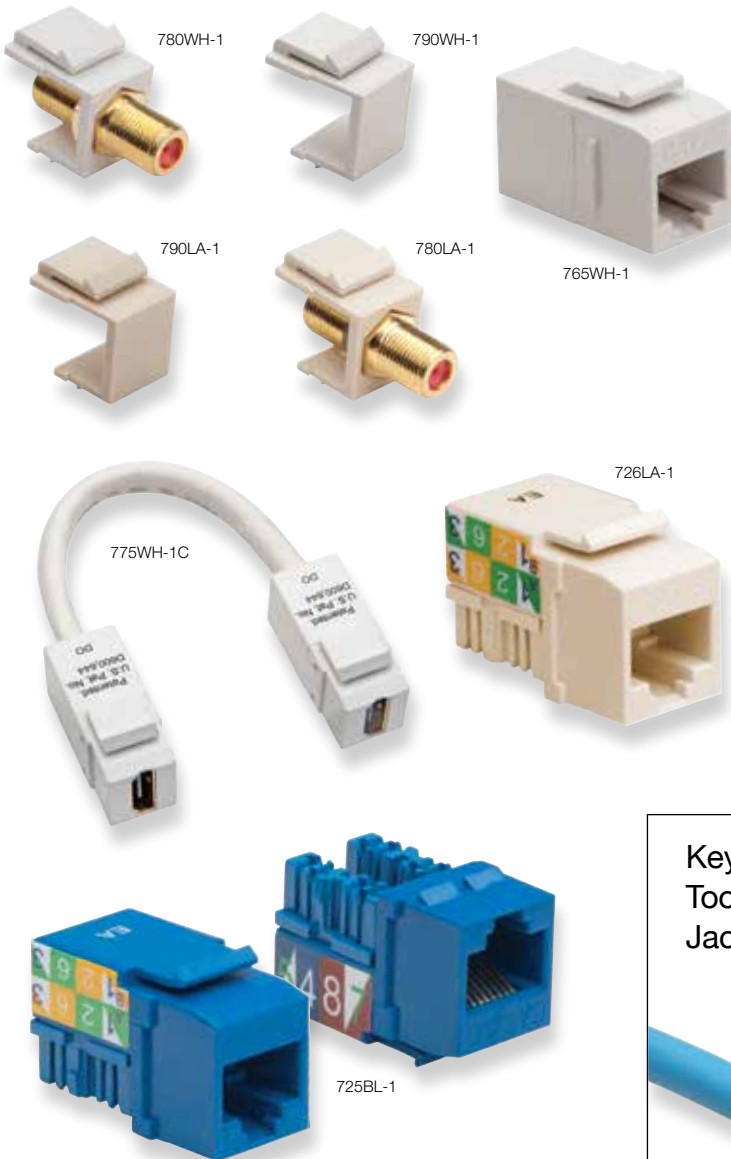

In-Line Coupling – 2 Per Clamshell

P/N	Keystone
106211C	In-Line Coupling, Light Almond

Keystone Jacks – 1 Per Clamshell

P/N	Keystone
750-1	Keystone Cat6A Tool-less, Shielded Jack

Keystone HDMI – 1 Per Clamshell

P/N	Keystone
775WH-1C	HDMI to HDMI Pigtail, White

Keystone Cat6A Tool-less Shielded Jack

750-1 Terminated

750-1 Opened

725BL-1

We Make Connections EZ!

New & Improved Design

EZ-SnapJack™

No need for a punchdown tool when you use the EZ-SnapJack. This patented jack is self-terminating and quickly installs for professional results in a snap.

- Save time – No need for eight punch downs
- Repair damaged jacks on the spot
- EZ-SnapJacks are re-useable
- Wire guide ensures pairs stay in proper order for fast, easy termination
- Reduced tool cost, no PDT required
- Your tool bag weighs less