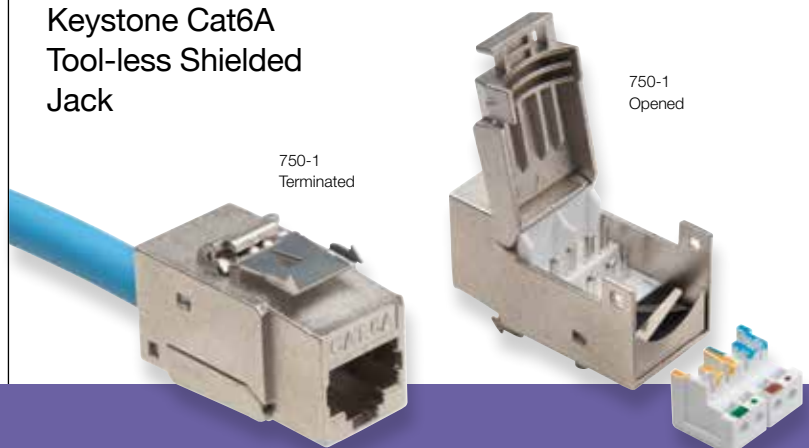

In-Line Coupling – 2 Per Clamshell

P/N	Keystone
106211C	In-Line Coupling, Light Almond

Keystone Jacks – 1 Per Clamshell

P/N	Keystone
750-1	Keystone Cat6A Tool-less, Shielded Jack

Keystone HDMI – 1 Per Clamshell

P/N	Keystone
775WH-1C	HDMI to HDMI Pigtail, White

Keystone Cat6A Tool-less Shielded Jack

750-1 Terminated

750-1 Opened

725BL-1

We Make Connections EZ!

New & Improved Design

EZ-SnapJack™

No need for a punchdown tool when you use the EZ-SnapJack. This patented jack is self-terminating and quickly installs for professional results in a snap.

- Save time – No need for eight punch downs
- Repair damaged jacks on the spot
- EZ-SnapJacks are re-useable
- Wire guide ensures pairs stay in proper order for fast, easy termination
- Reduced tool cost, no PDT required
- Your tool bag weighs less