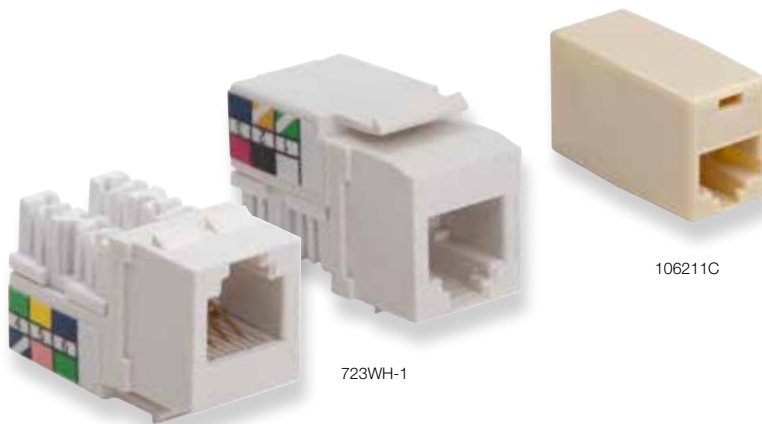

- Compatible with most industry standard keystone jacks and EZ-SnapJacks
- Engineered to prevent possible fracturing from over tighten screws
- UL & RoHS compliant
- One-piece, single-gang, 4 1/2" X 2 3/4"
- Includes color matching mounting screws
- Designed to fit standard single-gang outlet boxes

600WH-1

601WH-1

604WH-1

602WH-1

601LA-1

604LA-1

Wall Plates – Installer Packs of 25

P/N	Wall Plate
600WH-25	Standard 1 Gang Blank, White
601LA-25	Standard Wall Plate 1 Port, Light Almond
601WH-25	Standard Wall Plate 1 Port, White
602LA-25	Standard Wall Plate 2 Port, Light Almond
602WH-25	Standard Wall Plate 2 Port, White
604LA-25	Standard Wall Plate 4 Port, Light Almond
604WH-25	Standard Wall Plate 4 Port, White

723WH-1

106211C

Keystone Jacks

Cat3, Cat5e, Cat6 and Cat6A

726WH-1

Keystone Jacks and Couplers

- Color coded to make 568A or B easy
- Contacts 50 micron gold
- Meets/Exceeds EIA/TIA category standards
- Compatible with industry standard wall plates
- RoHS compliant
- UL listed